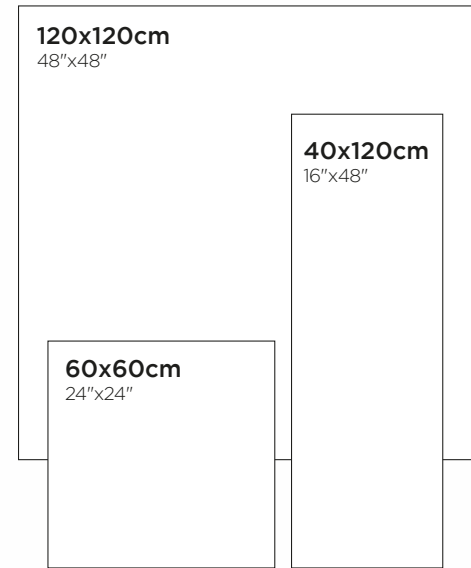

- TS-EN 14411 standardına göre aşınma < 175 mm³ değerine uygun olarak üretilir.
- Abrasion resistance value of porcelain tile is < 175 mm³ according to TS-EN 14411.

Ürün / Product	Ebat / Size (cm)	Birim / Unit (m²/Ad/kg)	Kutu / Box (Ad-Pcs)	Kutu / Box (m²)	Adet - Pcs (kg)	Palet İçi Adet	Palet (m²)	Palet (kg)
Porselen Karo / Porcelain Tiles	60x60	m²	2	0,72	16,6	60	21,6	1,022
	40x120	m²	Kutusuz		21,5	38	18,24	845
	120x120	m²	Without Box		60,2	15	21,6	951