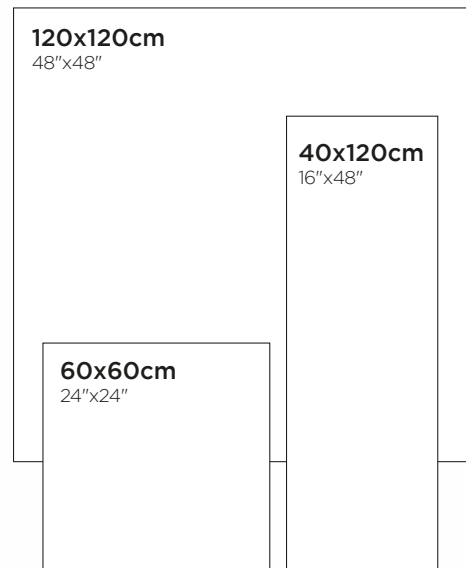

- TS-EN 14411 standardına göre aşınma < 175 mm³ değerine uygun olarak üretilir.
- Abrasion resistance value of porcelain tile is < 175 mm³ according to TS-EN 14411.

Ürün / Product	Ebat / Size (cm)	Birim / Unit (m²/Ad/kg)	Kutu / Box (Ad-Pcs)	Kutu / Box (m²)	Adet - Pcs (kg)	Palet İçi Adet	Palet (m²)	Palet (kg)
Porselen Karo / Porcelain Tiles	60x60	m²	2	0,72	16,6	60	21,6	1,022
	40x120	m²	Kutusuz		21,5	38	18,24	845
	120x120	m²	Without Box		60,2	15	21,6	951