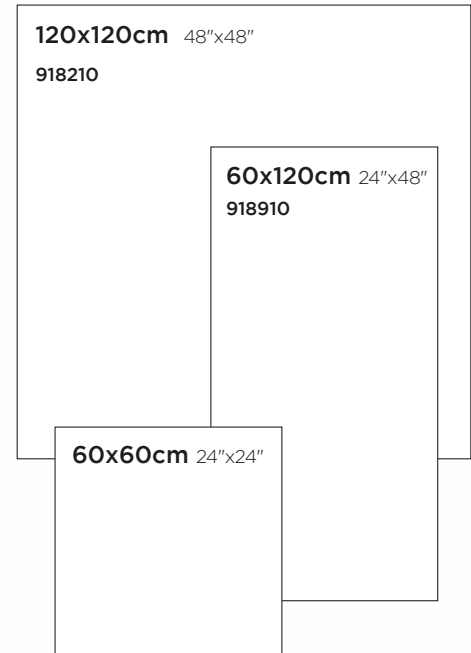

Ürün / Product	Ebat / Size (cm)	Birim / Unit (m²/Ad/kg)	Kutu / Box			Palet / Pallet		
			(Ad-Pcs)	(m²)	(kg)	(Kutu-Box)	(m²)	(kg)
Porselen Karo / Porcelain Tiles	120x120	m²	1	1,44	36,3	30	43,2	1,100
	60x120	m²	2	1,44	36,3	29	41,76	1,080
	60x60	m²	4	1,44	33	30	43,2	1,020