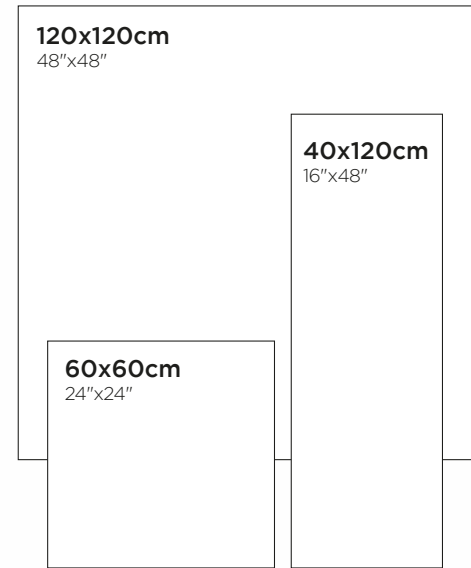

- TS-EN 14411 standardına göre aşınma < 175 mm³ değerine uygun olarak üretilir.
- Abrasion resistance value of porcelain tile is < 175 mm³ according to TS-EN 14411.

Ürün / Product	Ebat / Size (cm)	Birim / Unit (m²/Ad/kg)	Kutu / Box (Ad-Pcs)	Kutu / Box (m²)	Adet - Pcs (kg)	Palet İçi Adet	Palet (m²)	Palet (kg)
Porselen Karo / Porcelain Tiles	60x60	m²	2	0,72	16,6	60	21,6	1,022
	40x120	m²	Kutusuz		21,5	38	18,24	845
	120x120	m²	Without Box		60,2	15	21,6	951