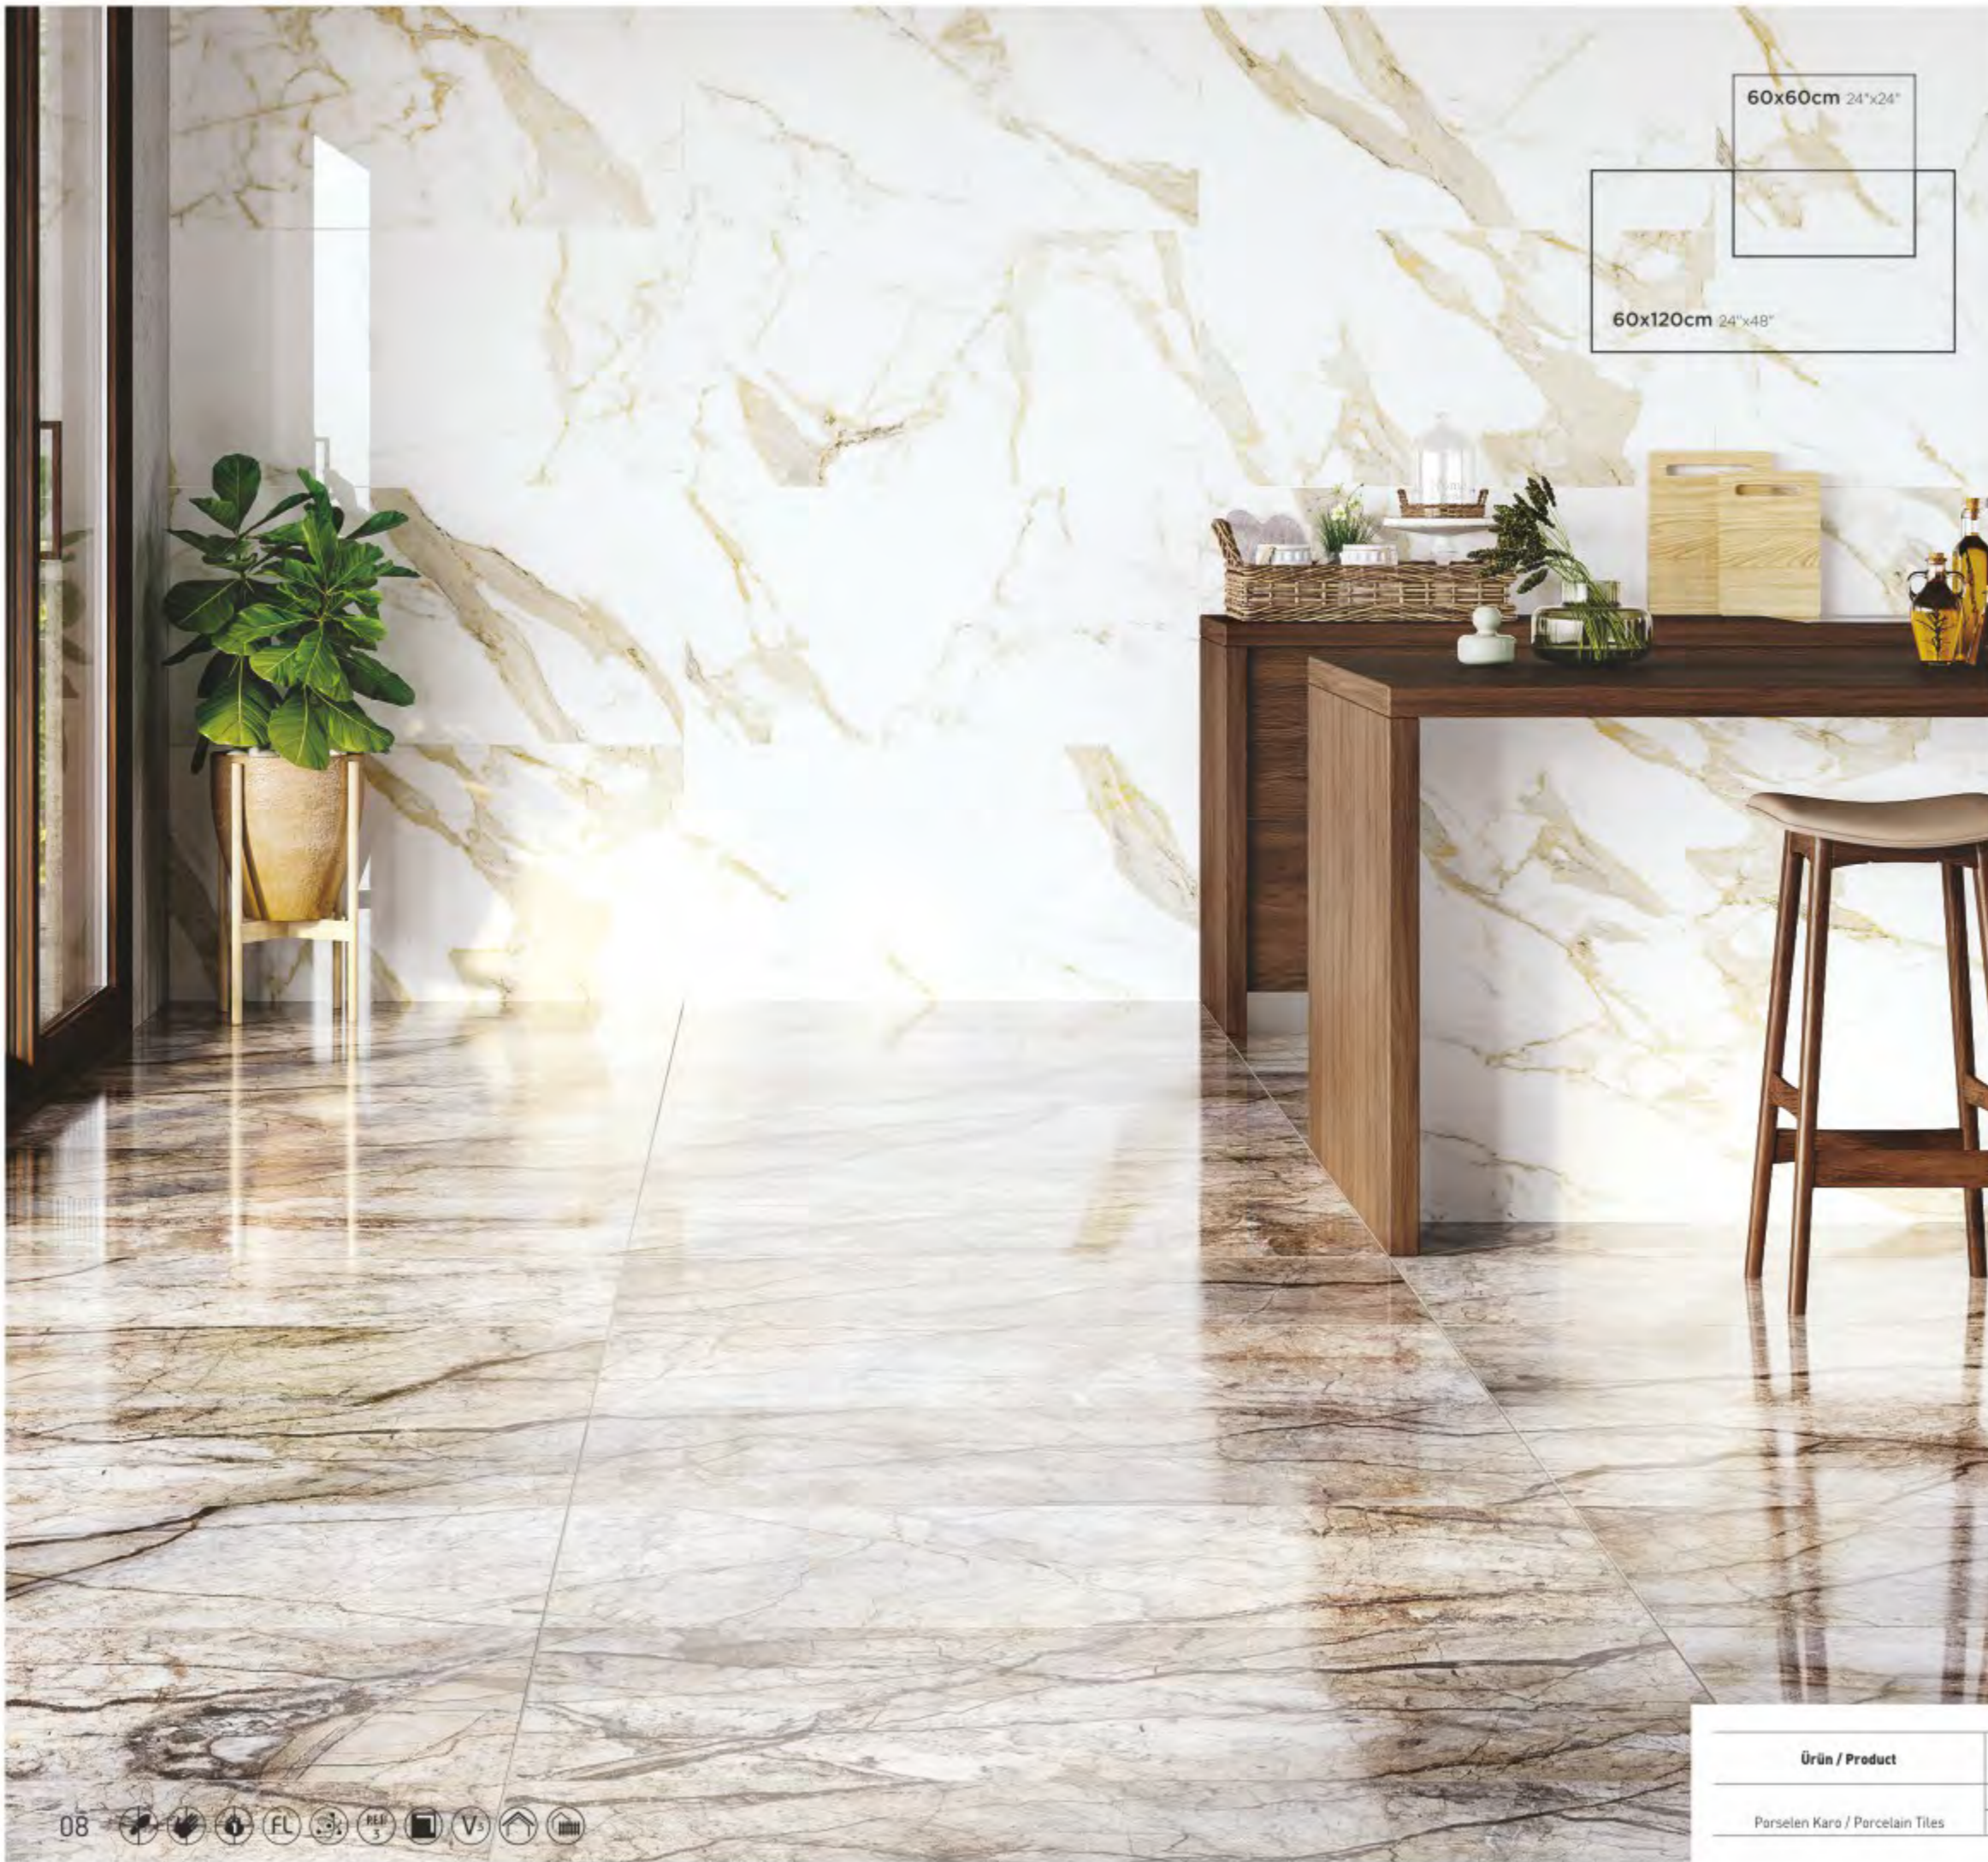

GOLD CALACATA

Sırlı Porselen Karo / Glazed Porcelain Tile

60x60 • 60x120

60x60cm 24"x24"

60x120cm 24"x48"