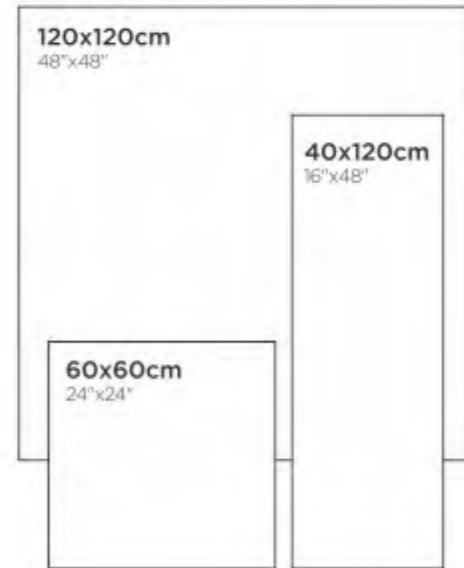

RESOLUTE OUTDOOR

Porselen Karo / Porcelain Tile "UGL"

120x120 • 60x60 • 40x120

- TS-EN 14411 standardına göre aşınma < 175 mm³ değerine uygun olarak üretilir.
- Abrasion resistance value of porcelain tile is < 175 mm³ according to TS-EN 14411.

HARDY OUTDOOR

Porselen Karo / Porcelain Tile "UGL"

120x120 • 60x60 • 40x120

- TS-EN 14411 standardına göre aşınma < 175 mm³ değerine uygun olarak üretilir.
- Abrasion resistance value of porcelain tile is < 175 mm³ according to TS-EN 14411.

Ürün / Product	Ebat / Size (cm)	Birim / Unit (m²/Ad/kg)	Kutu / Box			Palet / Pallet		
			(Ad-Pcs)	(m²)	(kg)	(Kutu-Box)	(m²)	(kg)
Porselen Karo / Porcelain Tiles	60x60	m²	2	0,72	16,6	60	21,6	1.022
	40x120	m²	Kutusuz			38	18,24	845
	120x120	m²	Without Box			15	21,6	951