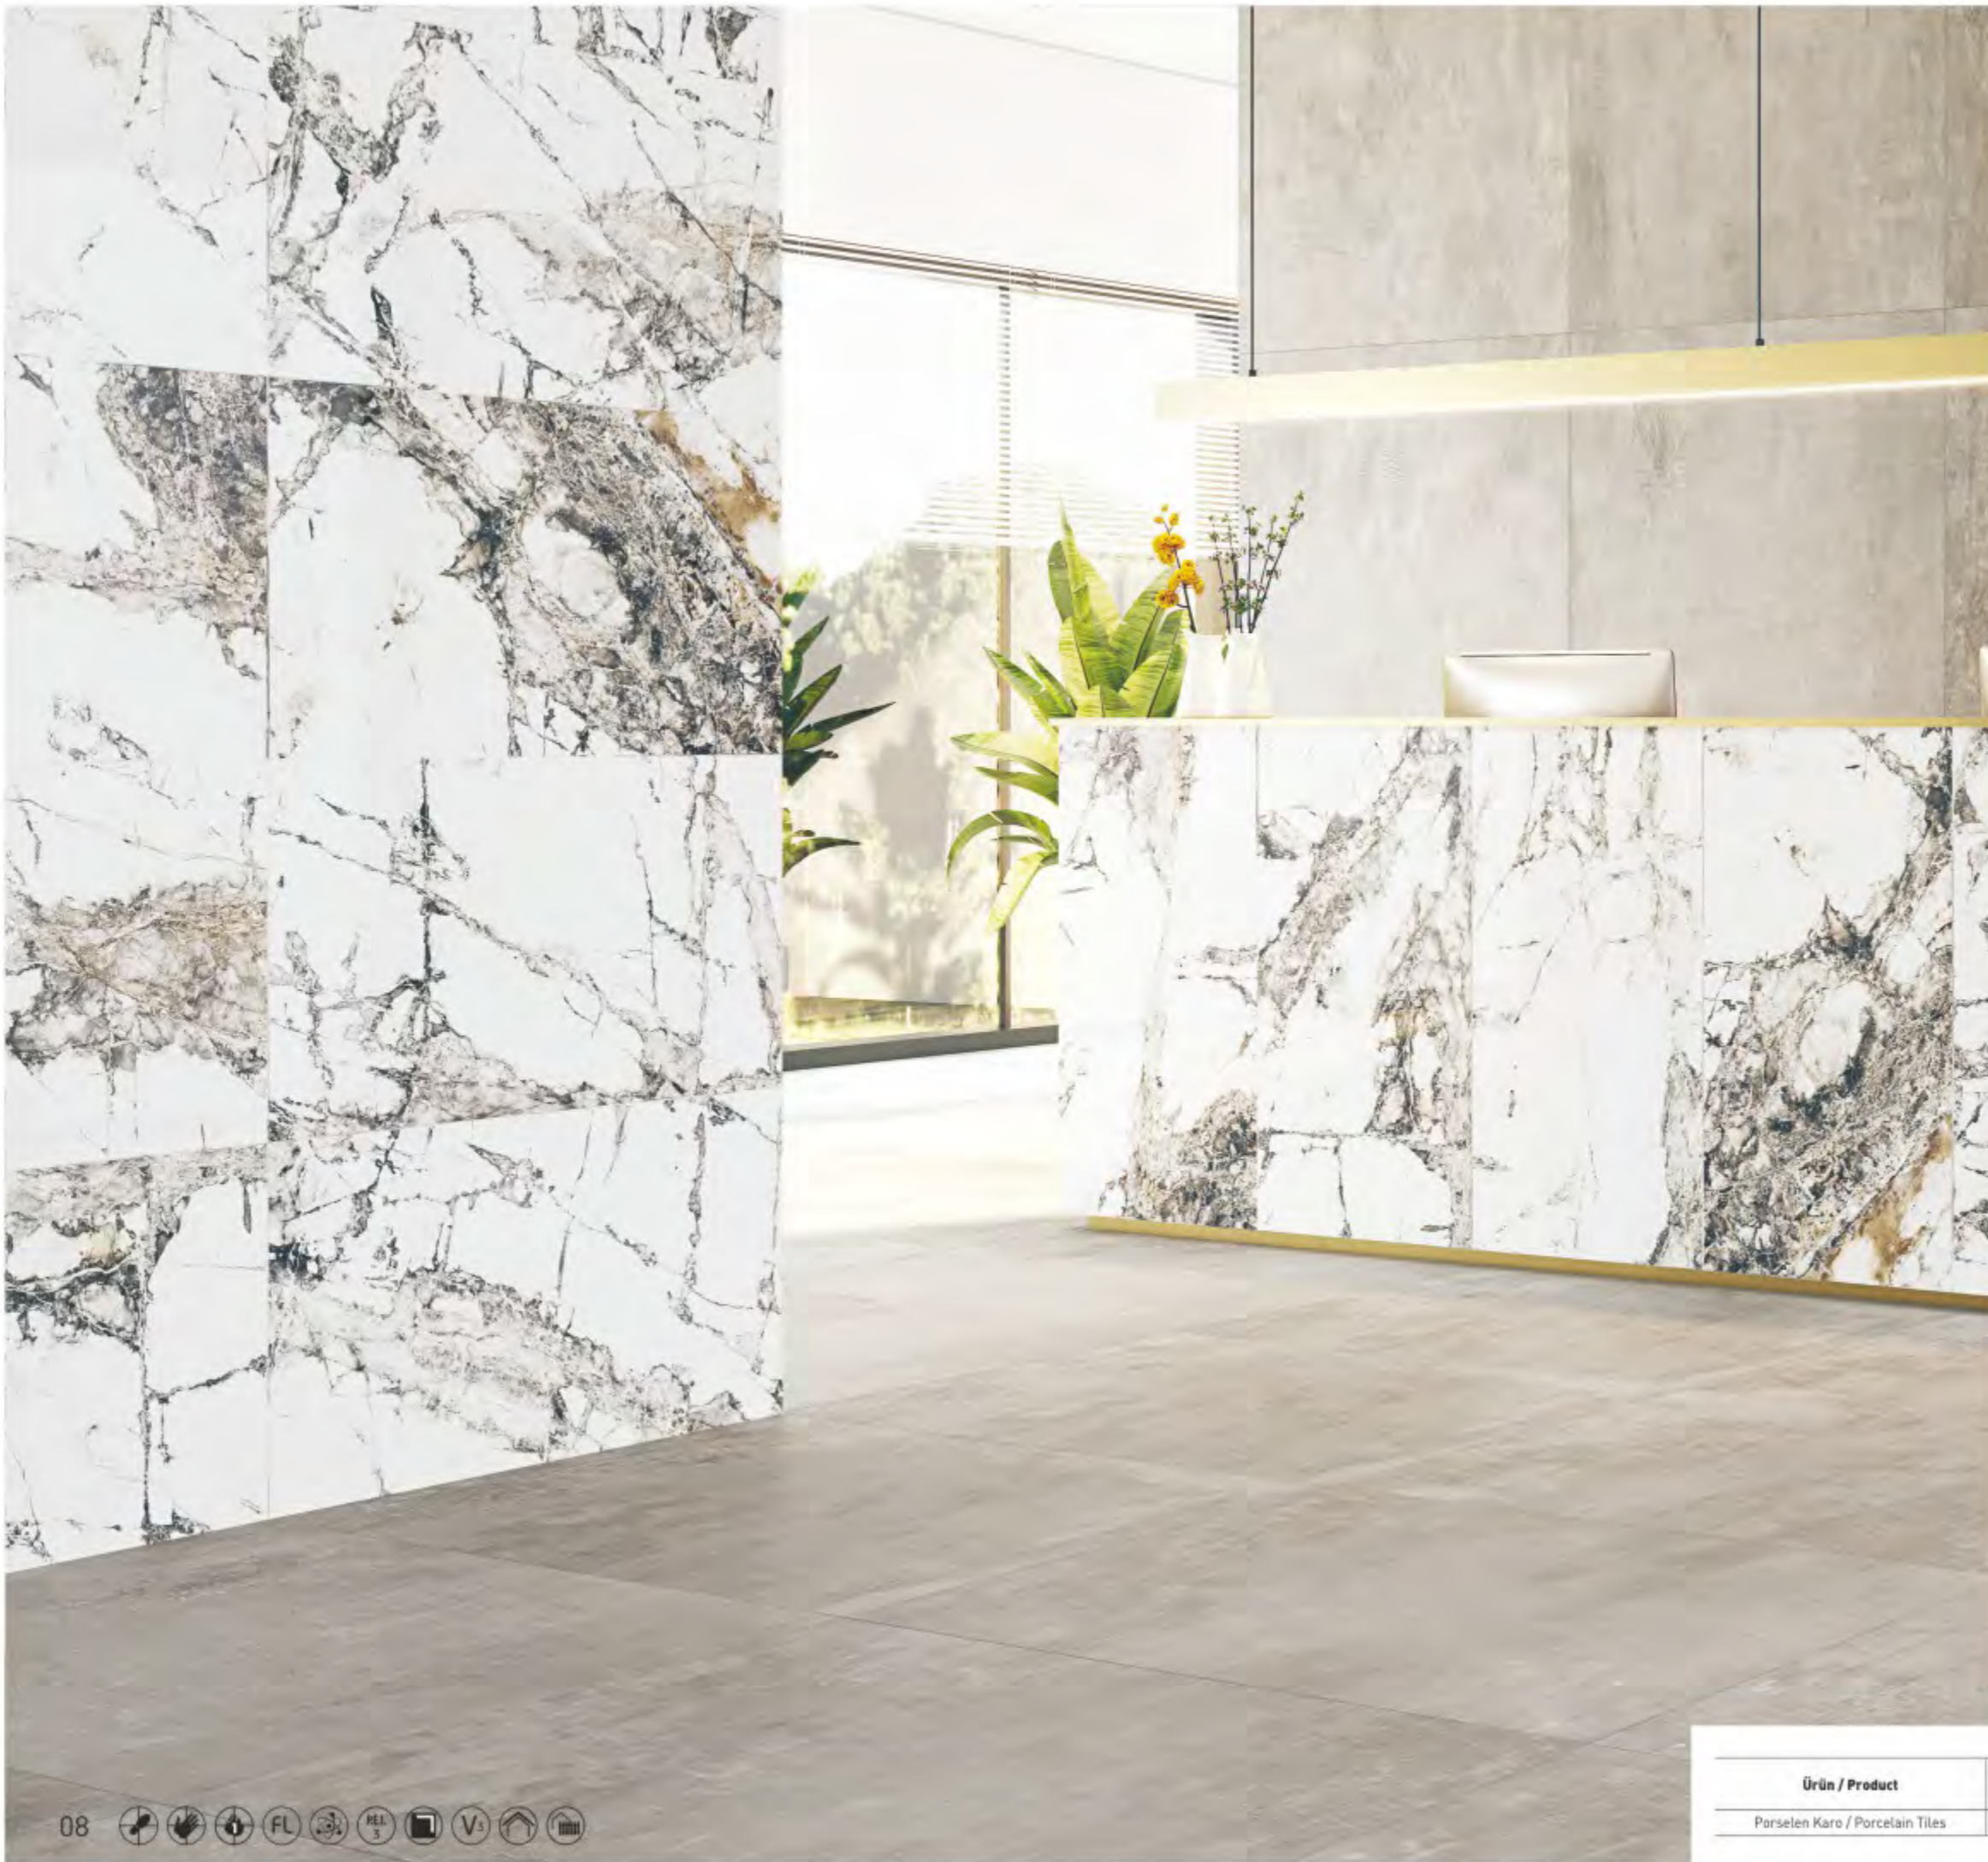

INVISIBLE MARBLE

Sırlı Porselen Karo / Glazed Porcelain Tile 60x120