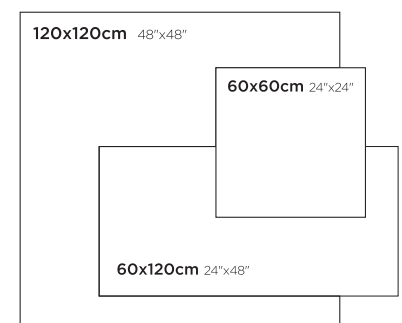

CEMENT

Porselen Karo / Porcelain Tile "UGL"
120x120 • 60x120 • 60x60

Cement Bej / Beige

261922 120x120cm / 48"x48"
261902 60x120cm / 24"x48"
261962 60x60cm / 24"x24"

Cement Bej Semi Lappato

Beige Semi Lappato

261912 60x120cm / 24"x48"
261972 60x60cm / 24"x24"

Cement Gri / Grey

261920 120x120cm / 48"x48"
261900 60x120cm / 24"x48"
261960 60x60cm / 24"x24"

Cement Gri Semi Lappato

Grey Semi Lappato

261910 60x120cm / 24"x48"
261970 60x60cm / 24"x24"

Cement Koyu Gri / Dark Grey

261921 120x120cm / 48"x48"
261901 60x120cm / 24"x48"
261961 60x60cm / 24"x24"

Cement Koyu Gri Semi Lappato

Dark Grey Semi Lappato

261911 60x120cm / 24"x48"
261971 60x60cm / 24"x24"