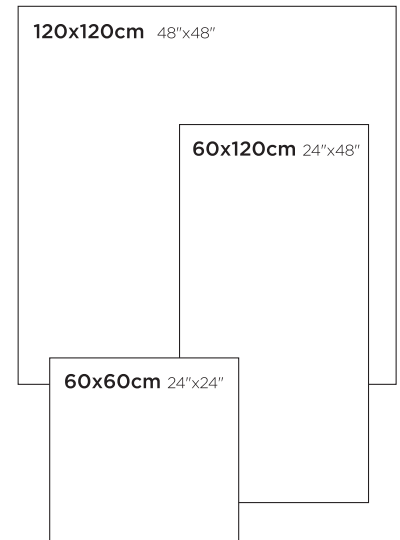

ISTANBUL

Porselen Karo / Porcelain Tile "UGL"
120x120 • 60x120 • 60x60

228901
120x120cm / 48"x48"

227903
60x120cm / 24"x48"

226903
60x60cm / 24"x24"

227904
60x120cm / 24"x48"

226904
60x60cm / 24"x24"

227902
60x120cm / 24"x48"

226902
60x60cm / 24"x24"