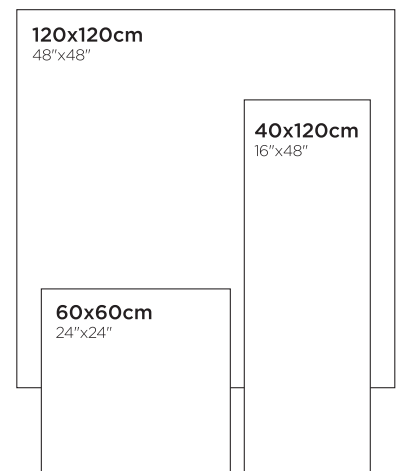

120x120 • 40x120 • 60x60

919800 2 cm
120x120cm / 48"x48"

919700 2 cm
40x120cm / 16"x48"

919610 2 cm
60x60cm / 24"x24"

QUARZITE

Porselen Karo / Porcelain Tile "UGL"
120x120 • 40x120 • 60x60

911800 2 cm
120x120cm / 48"x48"