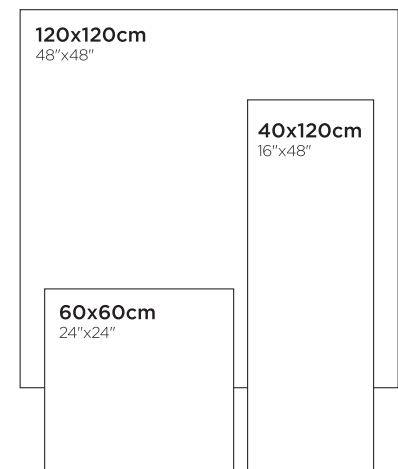

BELGIUM STONE

OUTDOOR

Porselen Karo / Porcelain Tile "UGL"

120x120 • 40x120 • 60x60