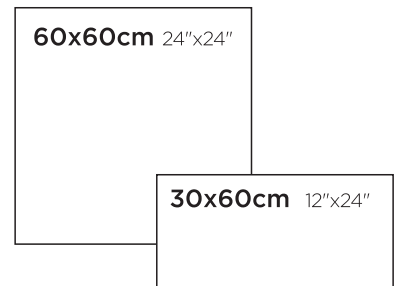

MONS

Sırlı Porselen Karo / Glazed Porcelain Tile

60x60 • 30x60

Mons Kemik / Bone

473963 60x60cm / 24"x24"

473903 30x60cm / 12"x24"

Mons Açık Gri / Light Grey

473962 60x60cm / 24"x24"

473902 30x60cm / 12"x24"

Mons Gri / Grey

473961 60x60cm / 24"x24"

473901 30x60cm / 12"x24"