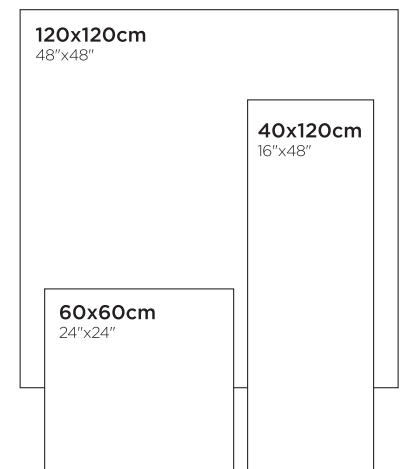

RESOLUTE

Porselen Karo / Porcelain Tile "UGL"
120x120 • 40x120 • 60x60