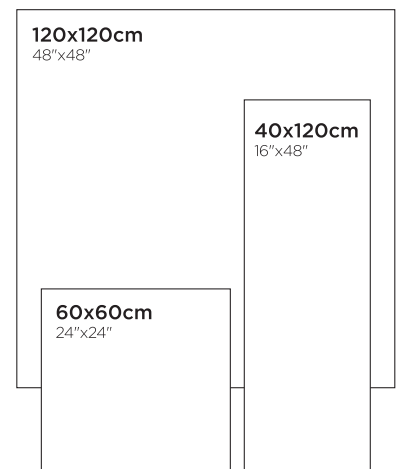

RESOLUTE

Porcelen Karo / Porcelain Tile "UGL"

120x120 • 40x120 • 60x60