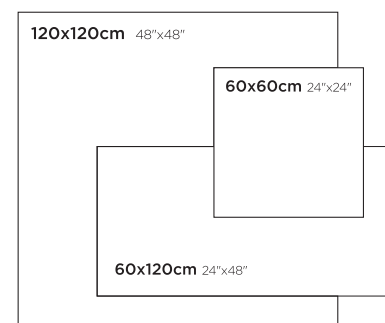

- **877101** 120x120cm / 48"x48"
- **877201** 60x120cm / 24"x48"
- **877901** 60x60cm / 24"x 24"

(R¹¹) Urban Antislip Gri / Antislip Grey

- **877102** 120x120cm / 48"x48"
- **877202** 60x120cm / 24"x48"
- **877902** 60x60cm / 24"x 24"