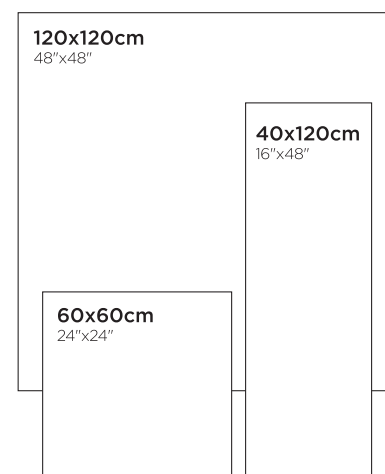

QUARZITE

Porselen Karo / Porcelain Tile "UGL"
120x120 • 40x120 • 60x60