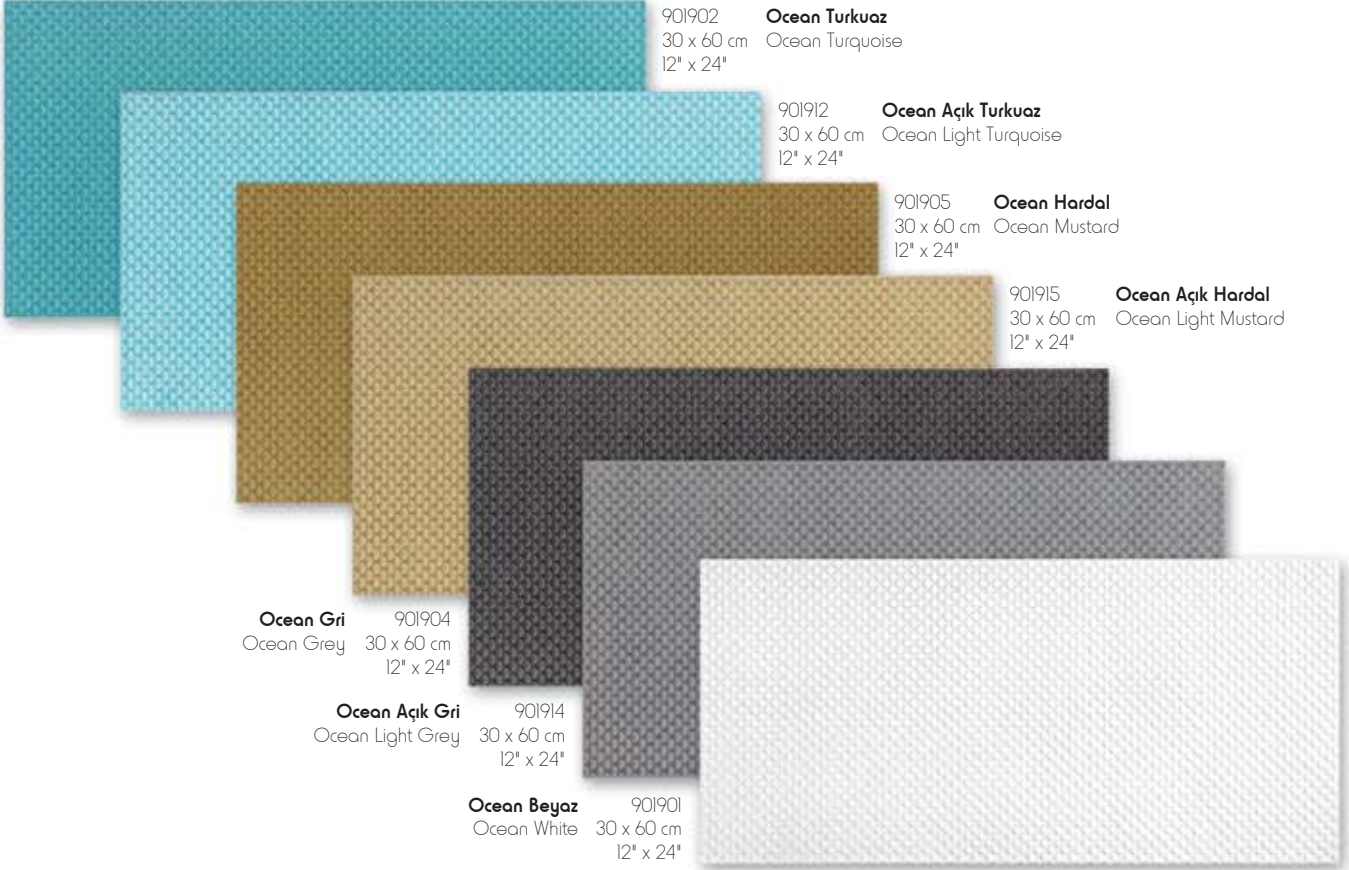

30 x 60 cm
12" x 24"

45 x 45 cm
18" x 18"

Ocean

Ocean Serisinin Renk Seçenekleri / Ocean Series' Colour Options

901902 **Ocean Turkuaz**
30 x 60 cm
12" x 24" Ocean Turquoise

901912 **Ocean Açık Turkuaz**
30 x 60 cm
12" x 24" Ocean Light Turquoise

901905 **Ocean Hardal**
30 x 60 cm
12" x 24" Ocean Mustard

901915 **Ocean Açık Hardal**
30 x 60 cm
12" x 24" Ocean Light Mustard

Ocean Gri 901904
Ocean Grey 30 x 60 cm
12" x 24"

Ocean Açık Gri 901914
Ocean Light Grey 30 x 60 cm
12" x 24"

Ocean Beyaz 901901
Ocean White 30 x 60 cm
12" x 24"