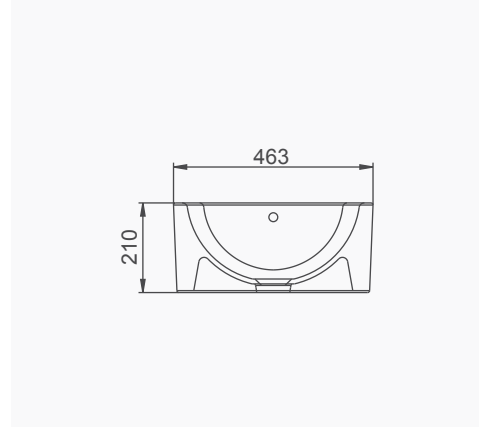

AQUA

A074002
AQUA TEZGAH ÜSTÜ YUVARLAK LAVABO (Ø44 cm)
AQUA COUNTERTOP ROUND WASHBASIN (Ø44cm)