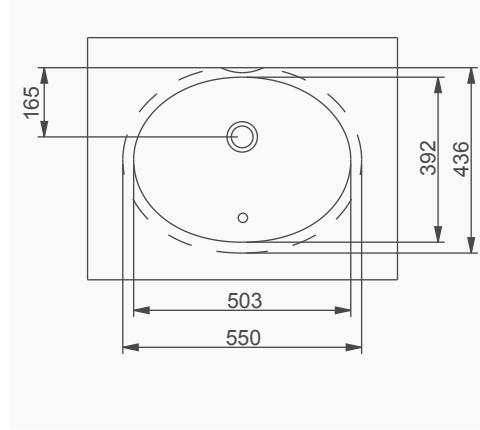

NATURA

A053011
NATURA TEZGAHALTI OVAL LAVABO (55 cm)
NATURA UNDERCOUNTER OVAL WASHBASIN (55 cm)