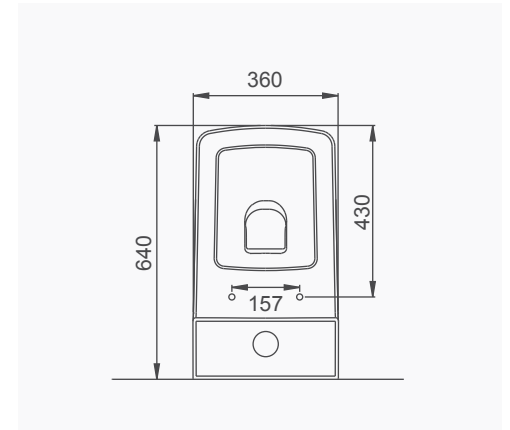

# LUNA

A062001  
LUNA TEZGAH ÜSTÜ LAVABO (65cm)  
LUNA COUNTERTOP WASHBASIN (65cm)

LUNA DUVARA TAM DAYALI KLOZET/LUNA BTW CLOSE-COUPLED WC  
A061001 KLOZET / WC PAN  
A035001 REZERVUAR (İç Takımlı) / CISTERN (Flush Mechanism Inside)  
A040001 YAVAŞ KAPANIR KAPAK / SEAT & COVER SOFT CLOSE