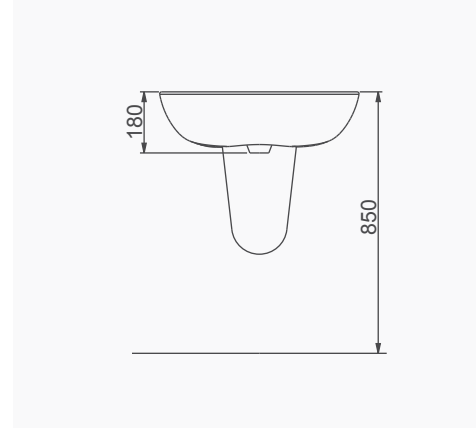

VOLCANO

A023001 VOLCANO LAVABO (58cm) / VOLCANO WASHBASIN (58cm)
A014101 TERRA-VOLCANO ORTAK YARIM AYAK / TERRA-VOLCANO COMMON SEMI PEDESTAL