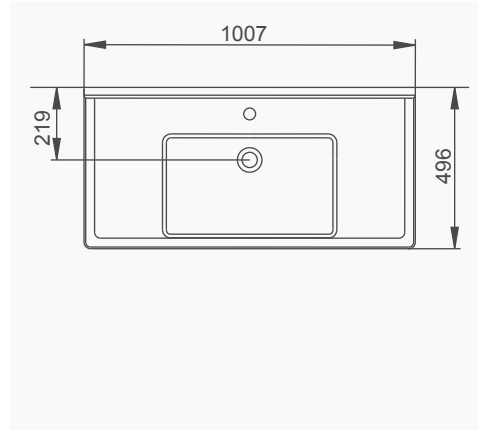

SILVA

A043103
SILVA KARE ETAJERLİ TEZGAH LAVABO (100cm)
SILVA WASHBASIN WITH EDGED SHELF (100cm)