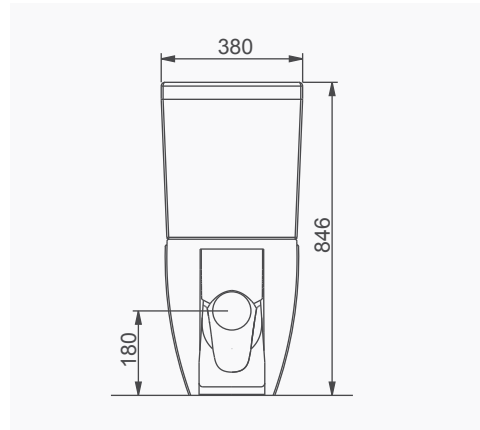

# OCEAN PLUS

A033001  
OCEAN PLUS LAVABO (65cm)  
OCEAN PLUS WASHBASIN (65cm)

OCEAN PLUS DUVARA TAM DAYALI KLOZET/OCEAN PLUS BTW CLOSE-COUPLED WC  
A031001 KLOZET / WC PAN  
A035001 REZERVUAR (iç Takımlı) / CISTERN (Flush Mechanism Inside)  
A030001 YAVAŞ KAPANIR KAPAK / SEAT & COVER SOFT CLOSE