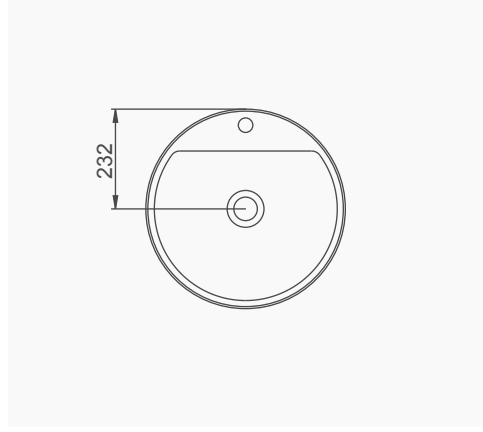

AQUA

A074002
AQUA TEZGAH ÜSTÜ YUVARLAK LAVABO (Ø44 cm)
AQUA COUNTERTOP ROUND WASHBASIN (Ø44cm)