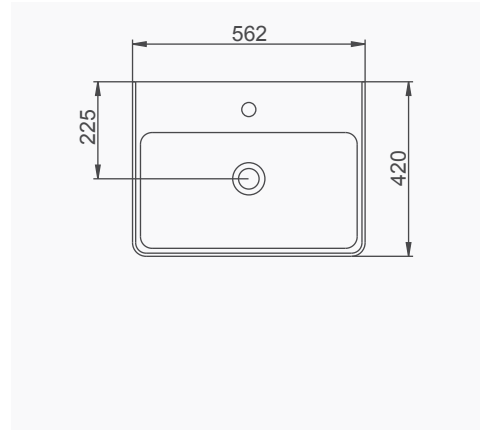

# AQUA

**A074004**  
**AQUA TEZGAHÜSTÜ OVAL DİKDÖRTGEN LAVABO (56 cm)**  
*AQUA COUNTERTOP OVAL RECTANGULAR WASHBASIN (56 cm)*

**A074003**  
**AQUA TEZGAHÜSTÜ DİKDÖRTGEN LAVABO (56 cm)**  
*AQUA COUNTERTOP RECTANGULAR WASHBASIN (56 cm)*