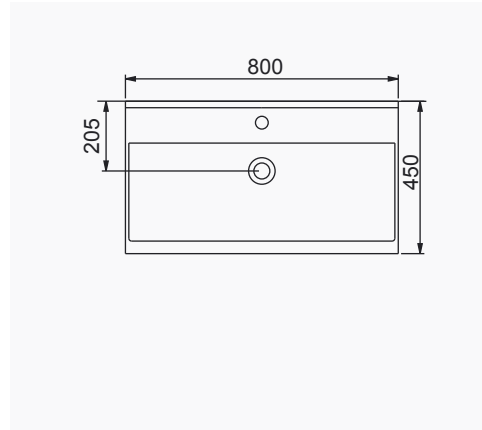

A062102
LUNA TEZGAH LAVABO (80cm)
LUNA THICK BELTED RECTANGULAR WASHBASIN (80cm)