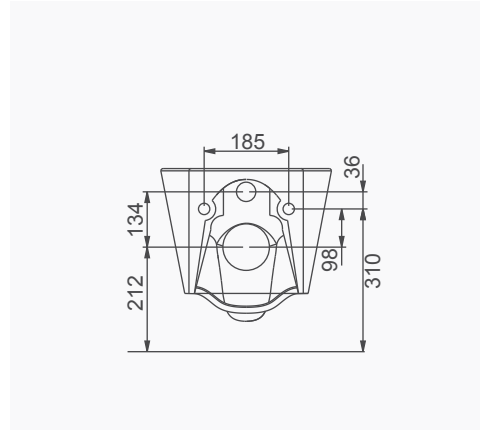

VOLCANO ASMA KLOZET /VOLCANO WALL-HUNG WC PAN

A021101 KLOZET / WC PAN

A020001 YAVAŞ KAPANIR KAPAK /SEAT & COVER SOFT CLOSE

A021102

WC PAN

WITHOUT BIDET FUNCTION