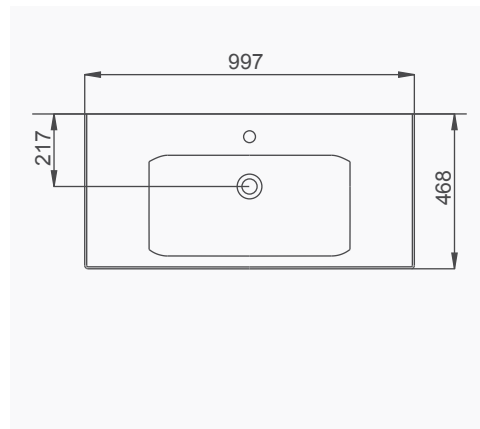

# LUNA

A063011  
LUNA YARIM TEZGAH LAVABO (65cm)  
LUNA SEMI-RECESSED WASHBASIN (65cm)

A063201  
LUNA FLAT LAVABO (65cm)  
LUNA WASHBASIN WITH FLAT SHELF (65cm)

# LUNA

A063202  
LUNA FLAT LAVABO (80cm)  
LUNA WASHBASIN WITH FLAT SHELF (80cm)

A063203  
LUNA FLAT LAVABO (100cm)  
LUNA WASHBASIN WITH FLAT SHELF (100cm)