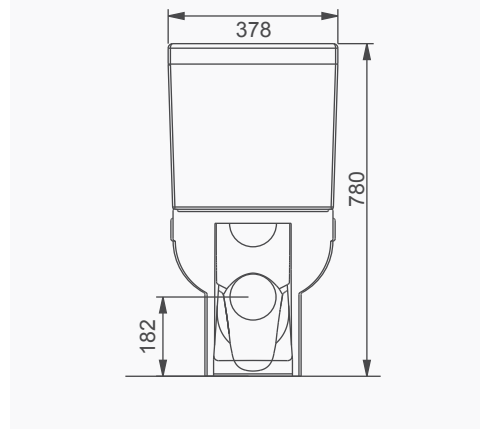

TERRA

TERRA DUVARA TAM DAYALI KLOZET / TERRA BTW CLOSE-COUPLED WC

A011001 KLOZET / WC PAN

A015001 REZERVUAR (İç Takımlı) / CISTERN (Flush Mechanism Inside)

A010001 YAVAŞ KAPANIR KAPAK / SEAT & COVER SOFT CLOSE

A011002

WC PAN

WITHOUT BIDET FUNCTION