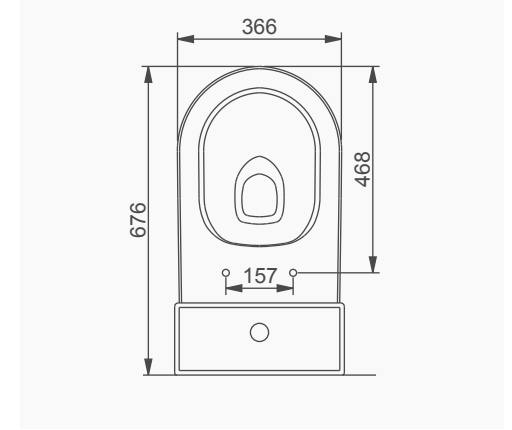

TERRA

TERRA DUVARA TAM DAYALI KLOZET / TERRA BTW CLOSE-COUPLED WC

A011001 KLOZET / WC PAN

A015001 REZERVUAR (İç Takımlı) / CISTERN (Flush Mechanism Inside)

A010001 YAVAŞ KAPANIR KAPAK / SEAT & COVER SOFT CLOSE

A011002

WC PAN

WITHOUT BIDET FUNCTION