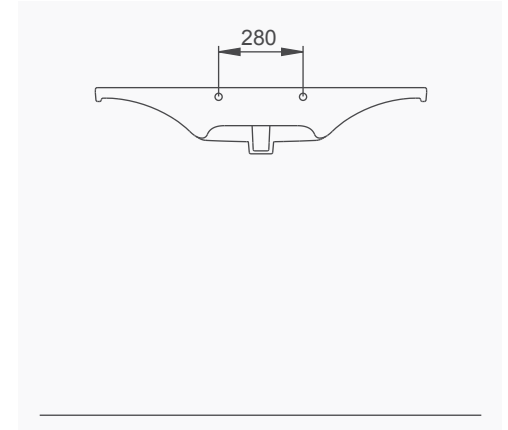

SILVA

A043103
SILVA KARE ETAJERLİ TEZGAH LAVABO (100cm)
SILVA WASHBASIN WITH EDGED SHELF (100cm)