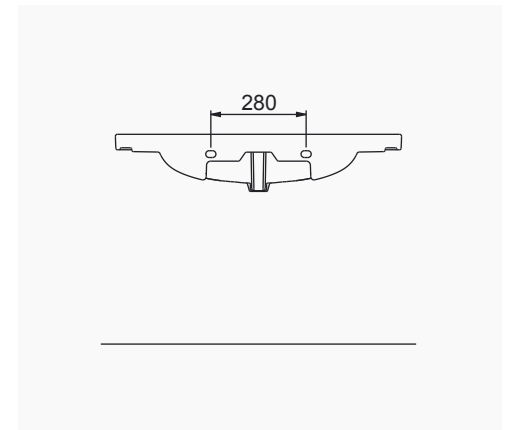

A024020
VOLCANO LAVABO FFC* (105cm)
VOLCANO WASHBASIN WITH SHELF (105 cm) (FFC)*