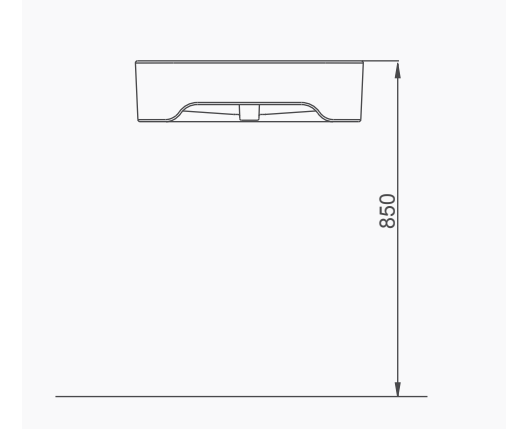

AQUA

A074004
AQUA TEZGAHÜSTÜ OVAL DİKDÖRTGEN LAVABO (56 cm)
AQUA COUNTERTOP OVAL RECTANGULAR WASHBASIN (56 cm)