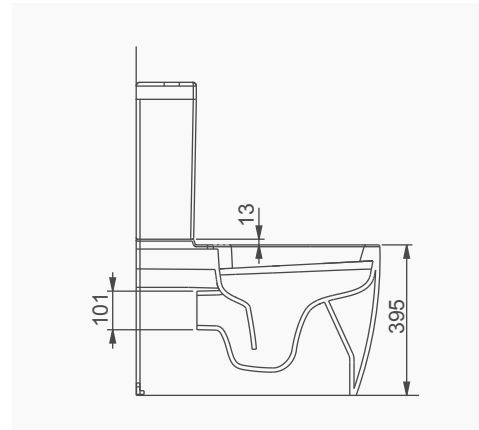

# OCEAN PLUS

A033001  
OCEAN PLUS LAVABO (65cm)  
OCEAN PLUS WASHBASIN (65cm)

OCEAN PLUS DUVARA TAM DAYALI KLOZET/OCEAN PLUS BTW CLOSE-COUPLED WC  
A031001 KLOZET / WC PAN  
A035001 REZERVUAR (iç Takımlı) / CISTERN (Flush Mechanism Inside)  
A030001 YAVAŞ KAPANIR KAPAK / SEAT & COVER SOFT CLOSE