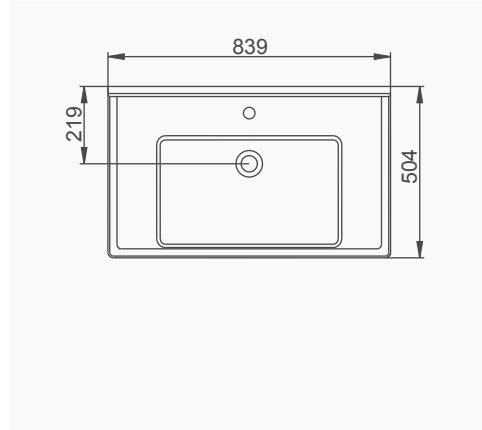

# SILVA

A043101  
SILVA KARE ETAJERLİ TEZGAH LAVABO (65cm)  
SILVA WASHBASIN WITH EDGED SHELF (65cm)

A043102  
SILVA KARE ETAJERLİ TEZGAH LAVABO (80cm)  
SILVA WASHBASIN WITH EDGED SHELF (80cm)