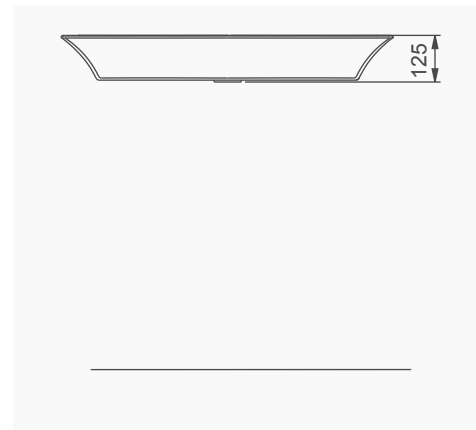

A074008
AQUA TEZGAHÜSTÜ LAVABO (88 cm)
AQUA COUNTERTOP RECTANGULAR WASHBASIN (88 cm)