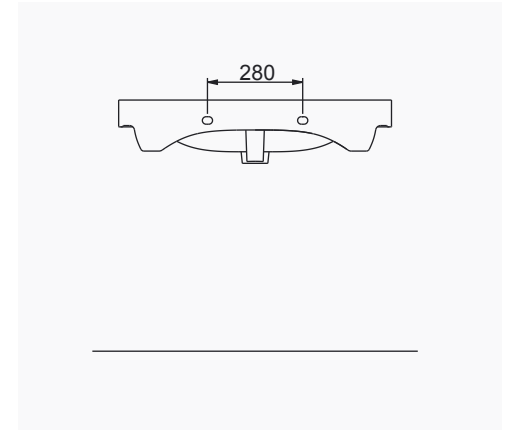

A062102
LUNA TEZGAH LAVABO (80cm)
LUNA THICK BELTED RECTANGULAR WASHBASIN (80cm)