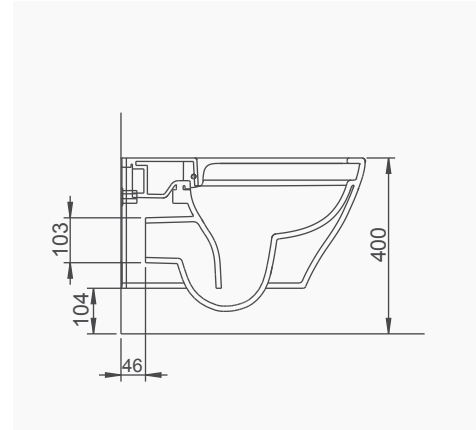

VOLCANO

VOLCANO RIM-OUT ASMA KLOZET /VOLCANO RIM-OUT WALL-HUNG WC PAN
A021111 KLOZET / WC PAN
A020001 YAVAŞ KAPANIR KAPAK /SEAT & COVER SOFT CLOSE

A021112
WC PAN
WITHOUT BIDET FUNCTION