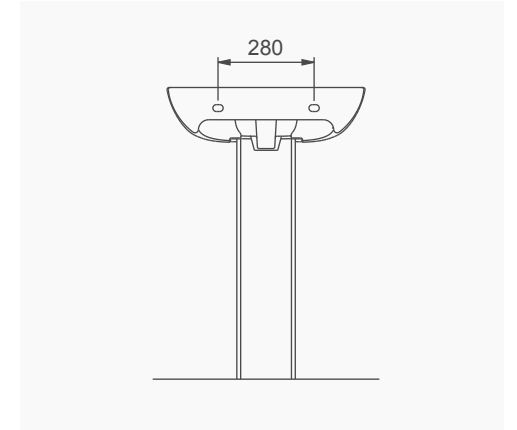

# VOLCANO

A023001 VOLCANO LAVABO (58cm) / VOLCANO WASHBASIN (58cm)  
A014101 TERRA-VOLCANO ORTAK YARIM AYAK / TERRA-VOLCANO COMMON SEMI PEDESTAL

A023001 VOLCANO LAVABO (58cm) / TERRA WASHBASIN (60cm)  
A014001 TERRA-VOLCANO ORTAK TAM AYAK / TERRA-VOLCANO COMMON FULL PEDESTAL