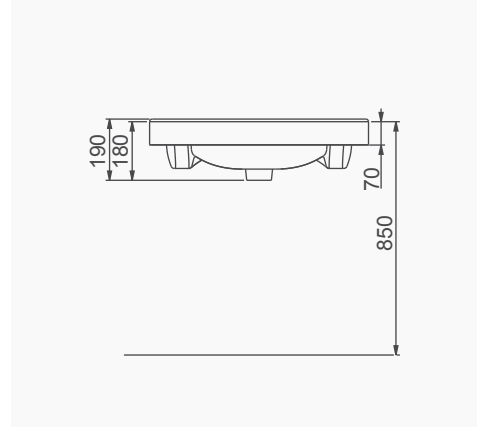

LUNA

A062101
LUNA TEZGAH LAVABO (65cm)
LUNA THICK BELTED RECTANGULAR WASHBASIN (65cm)