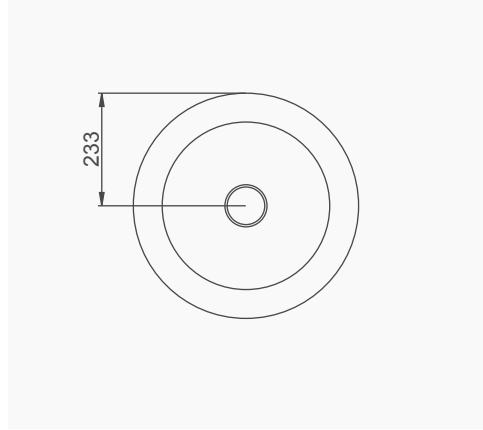

A074001
AQUA TEZGAH ÜSTÜ ÇANAK LAVABO (Ø45 cm)
AQUA COUNTERTOP POT WASHBASIN (Ø45 cm)