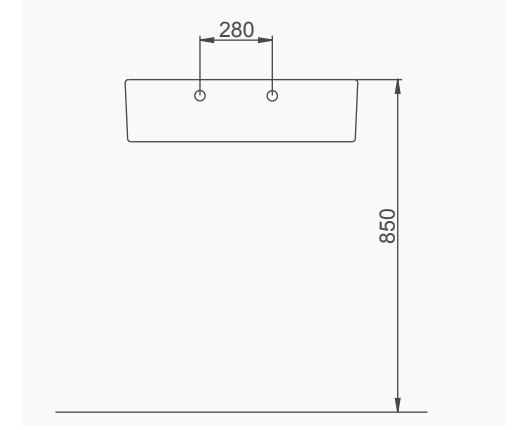

# AQUA

**A074004**  
**AQUA TEZGAHÜSTÜ OVAL DİKDÖRTGEN LAVABO (56 cm)**  
*AQUA COUNTERTOP OVAL RECTANGULAR WASHBASIN (56 cm)*

**A074003**  
**AQUA TEZGAHÜSTÜ DİKDÖRTGEN LAVABO (56 cm)**  
*AQUA COUNTERTOP RECTANGULAR WASHBASIN (56 cm)*