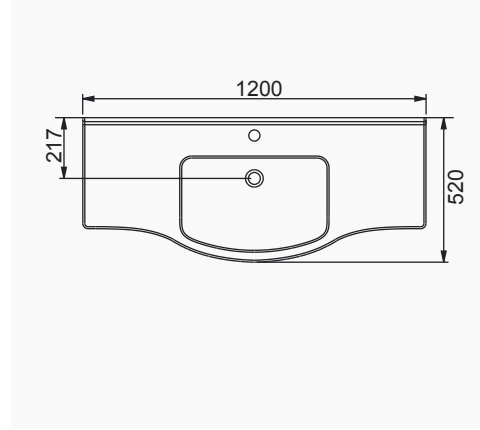

VOLCANO

A024040
VOLCANO LAVABO FFC* (120cm)
VOLCANO WASHBASIN WITH SHELF (120 cm) (FFC)*