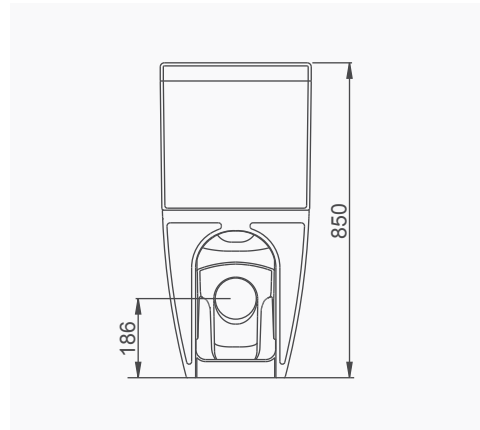

# LUNA

A062001  
LUNA TEZGAH ÜSTÜ LAVABO (65cm)  
LUNA COUNTERTOP WASHBASIN (65cm)

LUNA DUVARA TAM DAYALI KLOZET/LUNA BTW CLOSE-COUPLED WC  
A061001 KLOZET / WC PAN  
A035001 REZERVUAR (İç Takımlı) / CISTERN (Flush Mechanism Inside)  
A040001 YAVAŞ KAPANIR KAPAK / SEAT & COVER SOFT CLOSE