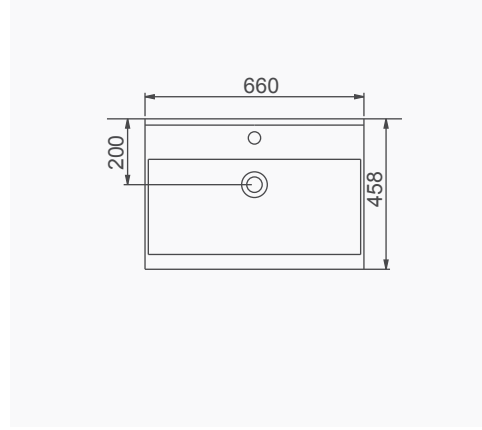

LUNA

A062101
LUNA TEZGAH LAVABO (65cm)
LUNA THICK BELTED RECTANGULAR WASHBASIN (65cm)