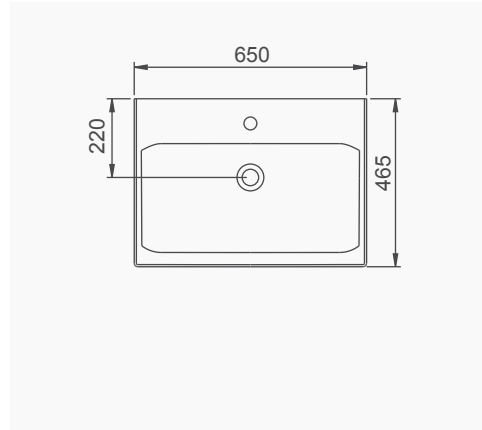

A063201
LUNA FLAT LAVABO (65cm)
LUNA WASHBASIN WITH FLAT SHELF (65cm)