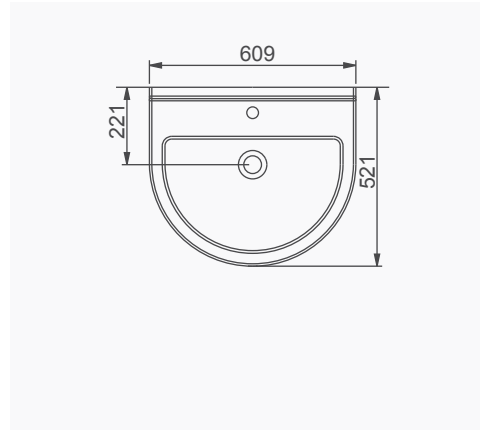

A012001 TERRA LAVABO (60cm) / TERRA WASHBASIN (60cm)
A014001 TERRA-VOLCANO ORTAK TAM AYAK / TERRA-VOLCANO COMMON FULL PEDESTAL