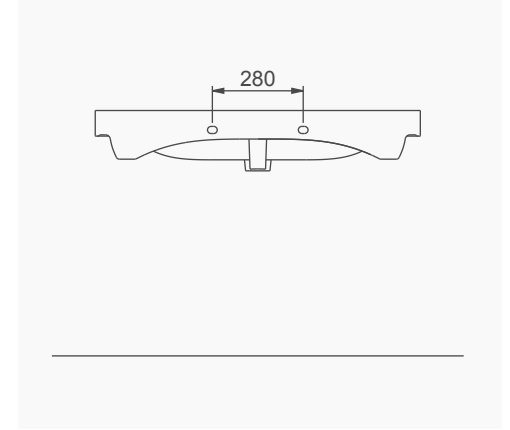

LUNA

A062103
LUNA TEZGAH LAVABO (100cm)
LUNA THICK BELTED RECTANGULAR WASHBASIN (100cm)