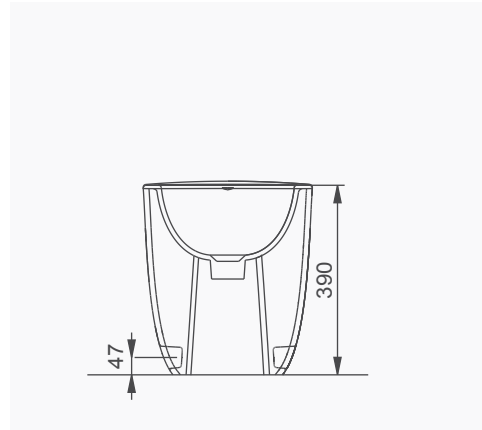

A037001
OCEAN PLUS YERDEN BİDE
OCEAN PLUS BTW BIDET