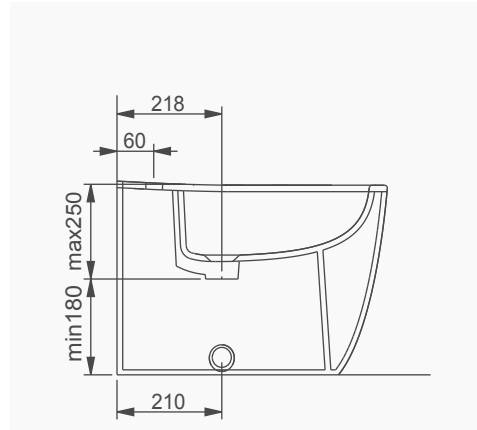

A037001
OCEAN PLUS YERDEN BİDE
OCEAN PLUS BTW BIDET