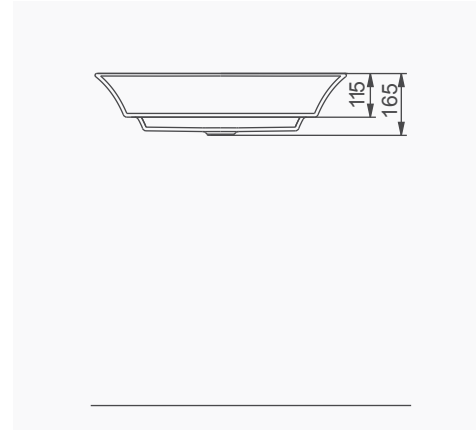

AQUA

A074007
AQUA TEZGAHÜSTÜ LAVABO (68 cm)
AQUA COUNTERTOP RECTANGULAR WASHBASIN (68 cm)