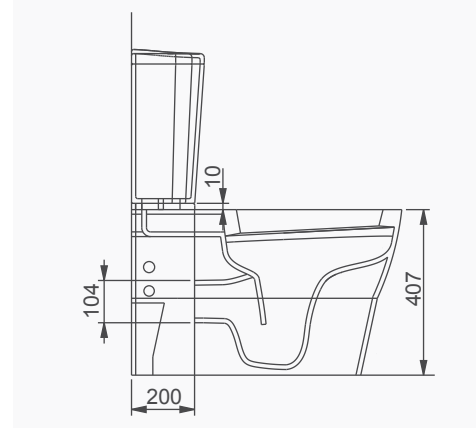

VOLCANO

VOLCANO DUVARA TAM DAYALI KLOZET /VOLCANO BTW CLOSE-COUPLED WC

A021001 KLOZET / WC PAN

A025001 REZERVUAR (İç Takımlı) / CISTERN (Flush Mechanism Inside)

A020001 YAVAŞ KAPANIR KAPAK /SEAT & COVER SOFT CLOSE

A021002

WC PAN

WITHOUT BIDET FUNCTION