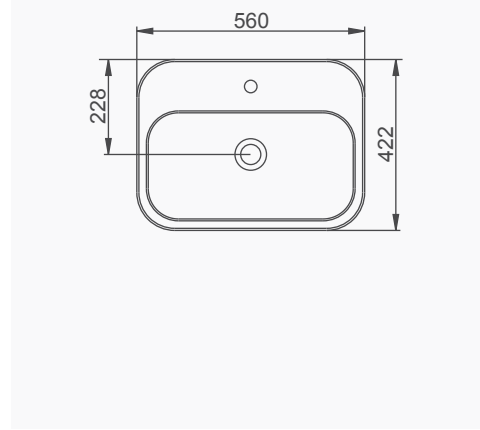

# AQUA

**A074004**  
**AQUA TEZGAHÜSTÜ OVAL DİKDÖRTGEN LAVABO (56 cm)**  
*AQUA COUNTERTOP OVAL RECTANGULAR WASHBASIN (56 cm)*

**A074003**  
**AQUA TEZGAHÜSTÜ DİKDÖRTGEN LAVABO (56 cm)**  
*AQUA COUNTERTOP RECTANGULAR WASHBASIN (56 cm)*