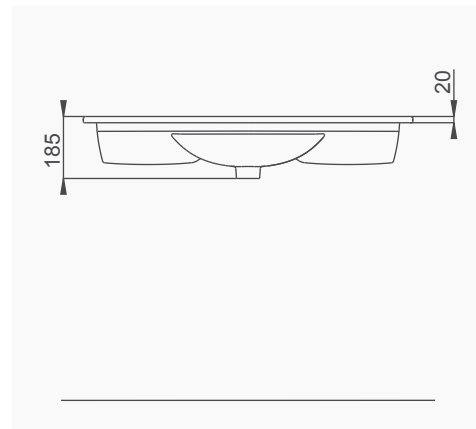

A063203
LUNA FLAT LAVABO (100cm)
LUNA WASHBASIN WITH FLAT SHELF (100cm)