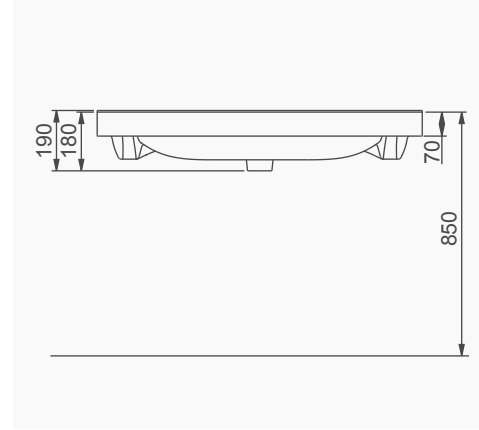

LUNA

A062103
LUNA TEZGAH LAVABO (100cm)
LUNA THICK BELTED RECTANGULAR WASHBASIN (100cm)