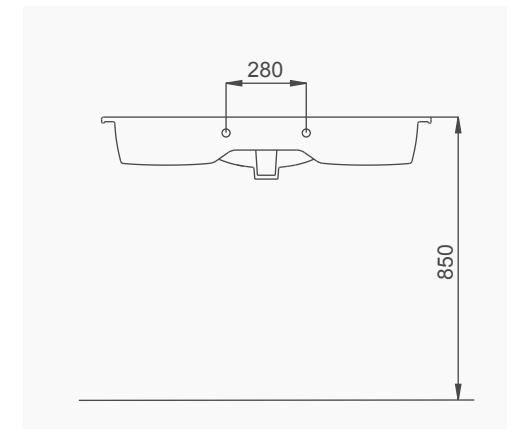

# LUNA

A063011  
LUNA YARIM TEZGAH LAVABO (65cm)  
LUNA SEMI-RECESSED WASHBASIN (65cm)

A063201  
LUNA FLAT LAVABO (65cm)  
LUNA WASHBASIN WITH FLAT SHELF (65cm)

# LUNA

A063202  
LUNA FLAT LAVABO (80cm)  
LUNA WASHBASIN WITH FLAT SHELF (80cm)

A063203  
LUNA FLAT LAVABO (100cm)  
LUNA WASHBASIN WITH FLAT SHELF (100cm)