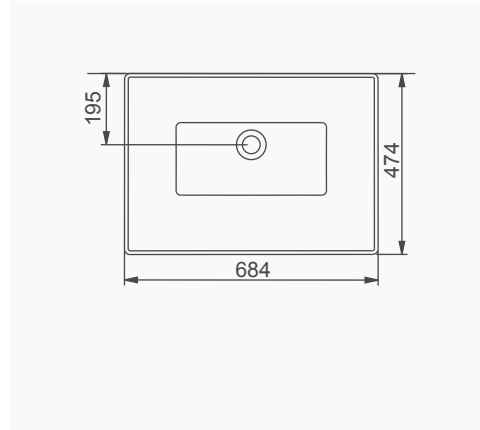

AQUA

A074007
AQUA TEZGAHÜSTÜ LAVABO (68 cm)
AQUA COUNTERTOP RECTANGULAR WASHBASIN (68 cm)