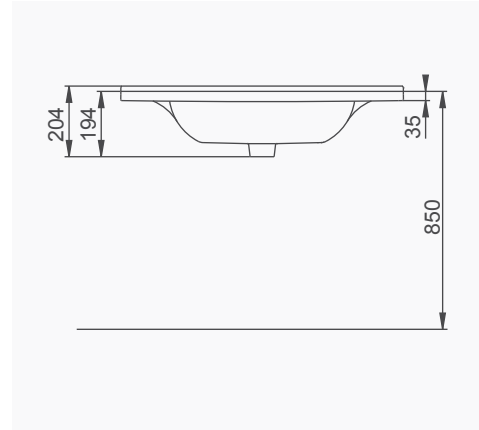

# SILVA

A043101  
SILVA KARE ETAJERLİ TEZGAH LAVABO (65cm)  
SILVA WASHBASIN WITH EDGED SHELF (65cm)

A043102  
SILVA KARE ETAJERLİ TEZGAH LAVABO (80cm)  
SILVA WASHBASIN WITH EDGED SHELF (80cm)