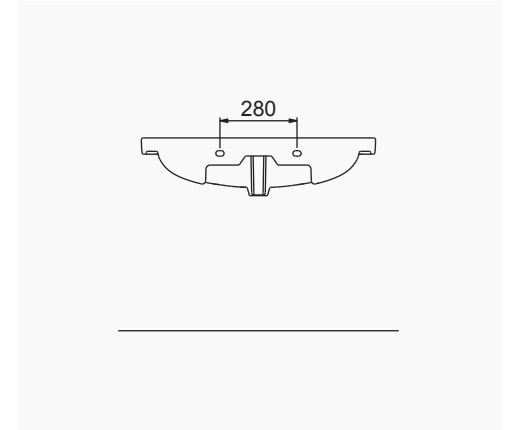

VOLCANO

A024010
VOLCANO LAVABO FFC* (85cm)
VOLCANO WASHBASIN WITH SHELF (85 cm) (FFC)*