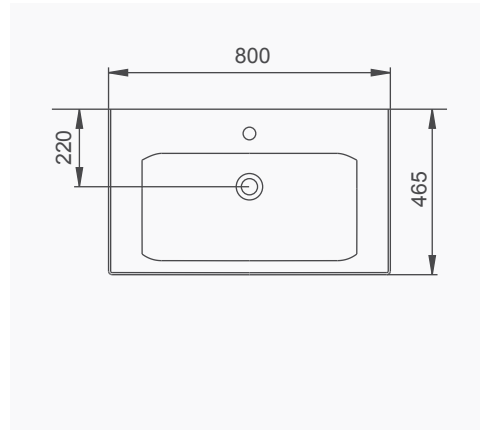

LUNA

A063202
LUNA FLAT LAVABO (80cm)
LUNA WASHBASIN WITH FLAT SHELF (80cm)