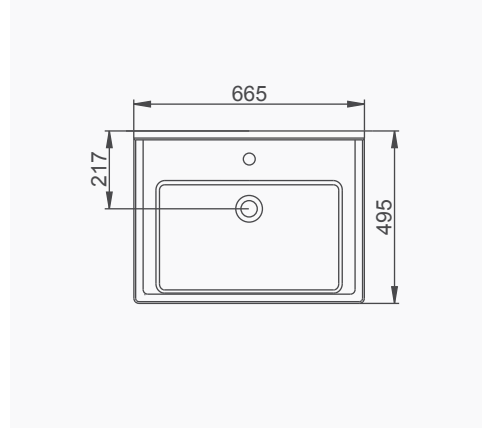

# SILVA

A043101  
SILVA KARE ETAJERLİ TEZGAH LAVABO (65cm)  
SILVA WASHBASIN WITH EDGED SHELF (65cm)

A043102  
SILVA KARE ETAJERLİ TEZGAH LAVABO (80cm)  
SILVA WASHBASIN WITH EDGED SHELF (80cm)