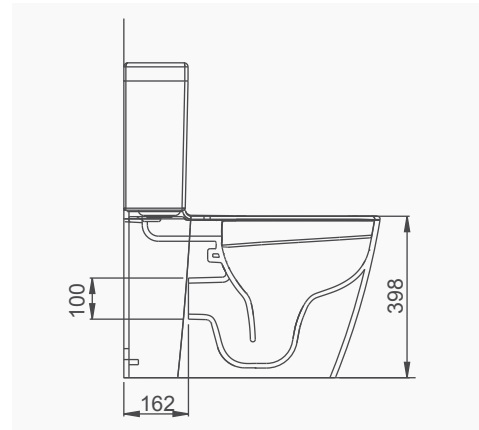

# LUNA

A062001  
LUNA TEZGAH ÜSTÜ LAVABO (65cm)  
LUNA COUNTERTOP WASHBASIN (65cm)

LUNA DUVARA TAM DAYALI KLOZET/LUNA BTW CLOSE-COUPLED WC  
A061001 KLOZET / WC PAN  
A035001 REZERVUAR (İç Takımlı) / CISTERN (Flush Mechanism Inside)  
A040001 YAVAŞ KAPANIR KAPAK / SEAT & COVER SOFT CLOSE