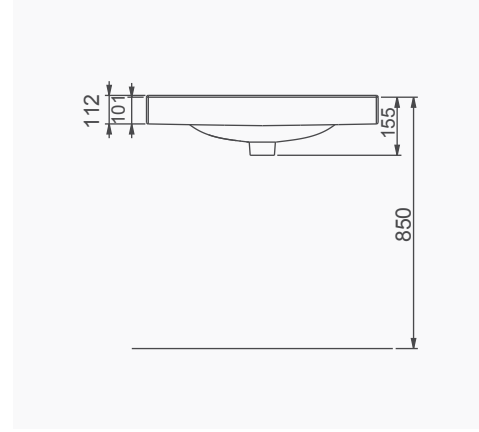

LUNA

A063011
LUNA YARIM TEZGAH LAVABO (65cm)
LUNA SEMI-RECESSED WASHBASIN (65cm)