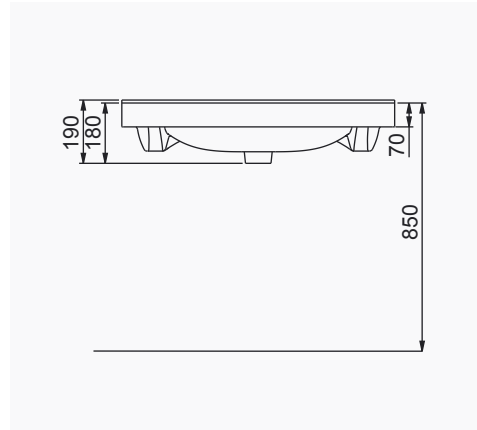

A062102
LUNA TEZGAH LAVABO (80cm)
LUNA THICK BELTED RECTANGULAR WASHBASIN (80cm)