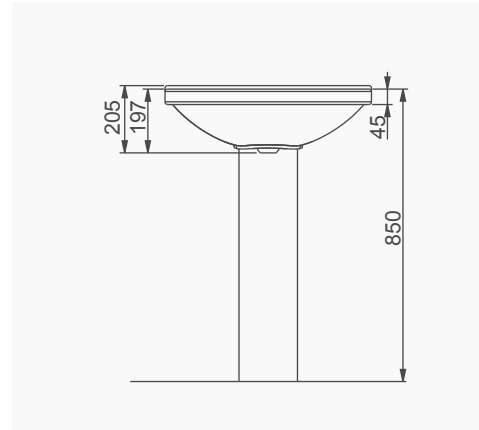

# TERRA

A012001 TERRA LAVABO (60cm) / VOLCANO WASHBASIN (60cm)  
A014101 TERRA-VOLCANO ORTAK YARIM AYAK / TERRA-VOLCANO COMMON SEMI PEDESTAL

A012001 TERRA LAVABO (60cm) / TERRA WASHBASIN (60cm)  
A014001 TERRA-VOLCANO ORTAK TAM AYAK / TERRA-VOLCANO COMMON FULL PEDESTAL