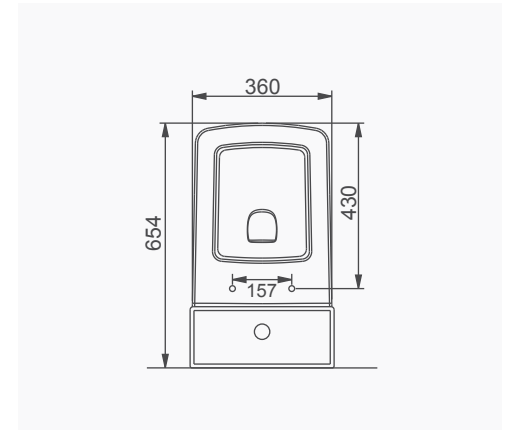

SILVA DUVARA TAM DAYALI KLOZET /BTW CLOSE-COUPLED WC