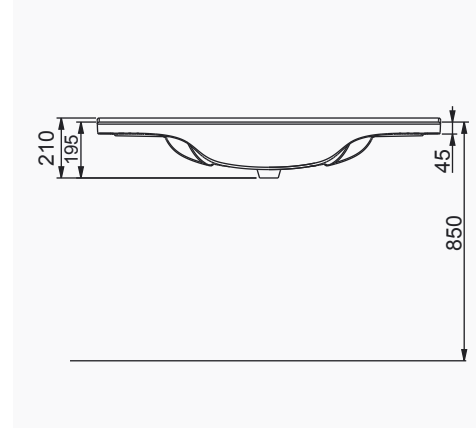

VOLCANO

A024040
VOLCANO LAVABO FFC* (120cm)
VOLCANO WASHBASIN WITH SHELF (120 cm) (FFC)*