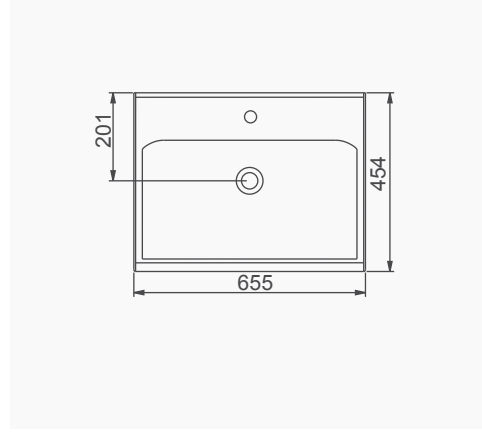

LUNA

A063011
LUNA YARIM TEZGAH LAVABO (65cm)
LUNA SEMI-RECESSED WASHBASIN (65cm)