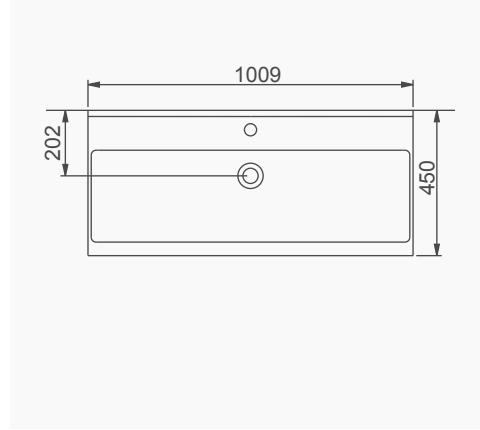

LUNA

A062103
LUNA TEZGAH LAVABO (100cm)
LUNA THICK BELTED RECTANGULAR WASHBASIN (100cm)