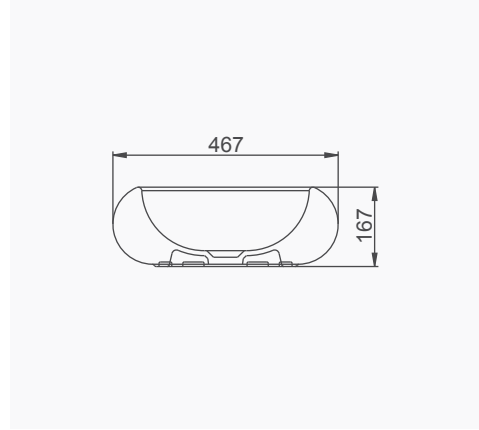

A074001
AQUA TEZGAH ÜSTÜ ÇANAK LAVABO (Ø45 cm)
AQUA COUNTERTOP POT WASHBASIN (Ø45 cm)