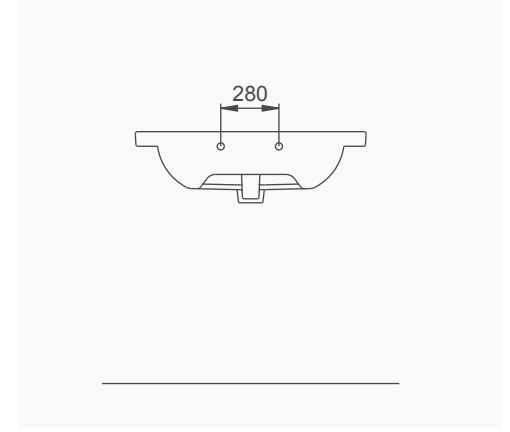

SILVA

A043101
SILVA KARE ETAJERLİ TEZGAH LAVABO (65cm)
SILVA WASHBASIN WITH EDGED SHELF (65cm)