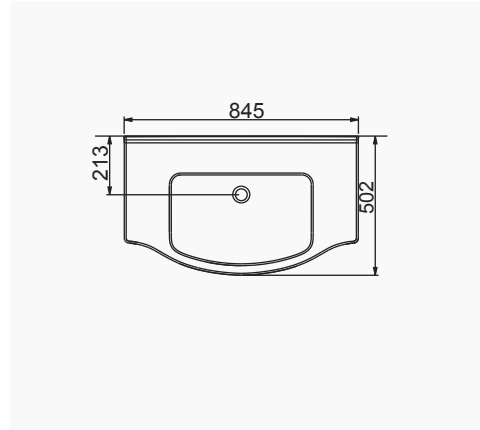

VOLCANO

A024010
VOLCANO LAVABO FFC* (85cm)
VOLCANO WASHBASIN WITH SHELF (85 cm) (FFC)*