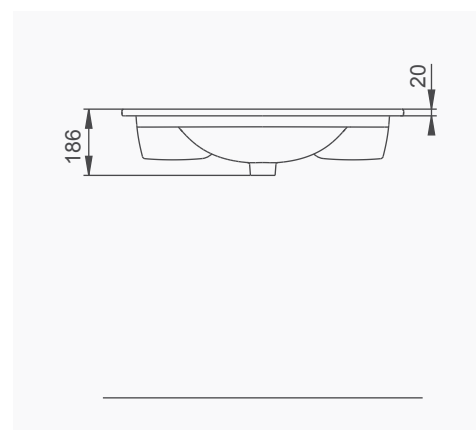

# LUNA

A063011  
LUNA YARIM TEZGAH LAVABO (65cm)  
LUNA SEMI-RECESSED WASHBASIN (65cm)

A063201  
LUNA FLAT LAVABO (65cm)  
LUNA WASHBASIN WITH FLAT SHELF (65cm)

# LUNA

A063202  
LUNA FLAT LAVABO (80cm)  
LUNA WASHBASIN WITH FLAT SHELF (80cm)

A063203  
LUNA FLAT LAVABO (100cm)  
LUNA WASHBASIN WITH FLAT SHELF (100cm)