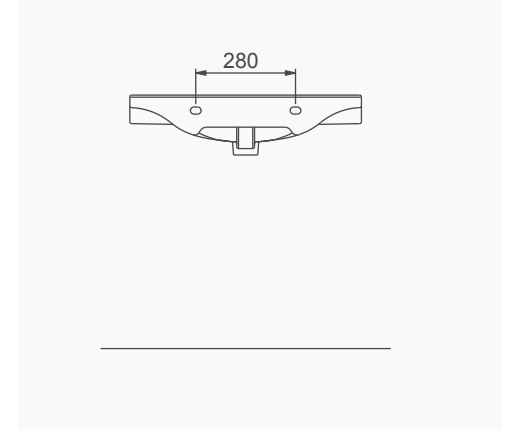

LUNA

A063011
LUNA YARIM TEZGAH LAVABO (65cm)
LUNA SEMI-RECESSED WASHBASIN (65cm)