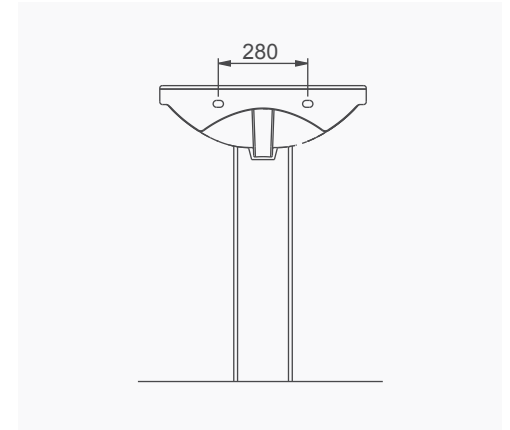

# TERRA

A012001 TERRA LAVABO (60cm) / VOLCANO WASHBASIN (60cm)  
A014101 TERRA-VOLCANO ORTAK YARIM AYAK / TERRA-VOLCANO COMMON SEMI PEDESTAL

A012001 TERRA LAVABO (60cm) / TERRA WASHBASIN (60cm)  
A014001 TERRA-VOLCANO ORTAK TAM AYAK / TERRA-VOLCANO COMMON FULL PEDESTAL