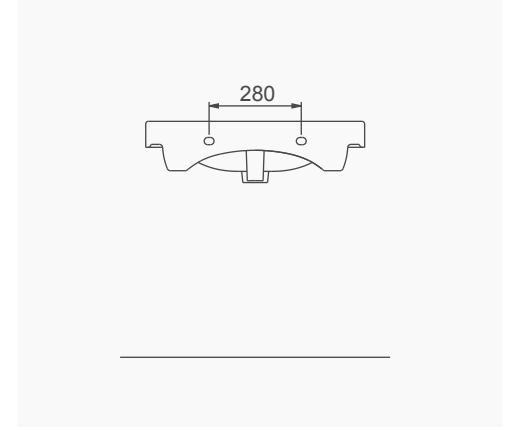

LUNA

A062101
LUNA TEZGAH LAVABO (65cm)
LUNA THICK BELTED RECTANGULAR WASHBASIN (65cm)