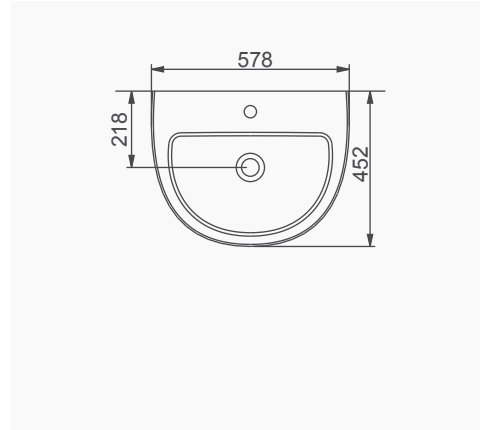

# VOLCANO

A023001 VOLCANO LAVABO (58cm) / VOLCANO WASHBASIN (58cm)  
A014101 TERRA-VOLCANO ORTAK YARIM AYAK / TERRA-VOLCANO COMMON SEMI PEDESTAL

A023001 VOLCANO LAVABO (58cm) / TERRA WASHBASIN (60cm)  
A014001 TERRA-VOLCANO ORTAK TAM AYAK / TERRA-VOLCANO COMMON FULL PEDESTAL