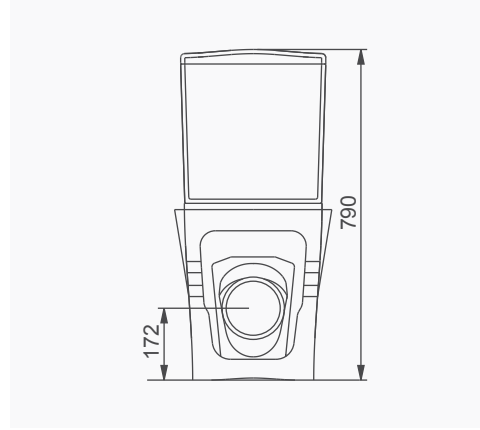

VOLCANO

VOLCANO DUVARA TAM DAYALI KLOZET /VOLCANO BTW CLOSE-COUPLED WC

A021001 KLOZET / WC PAN

A025001 REZERVUAR (İç Takımlı) / CISTERN (Flush Mechanism Inside)

A020001 YAVAŞ KAPANIR KAPAK /SEAT & COVER SOFT CLOSE

A021002

WC PAN

WITHOUT BIDET FUNCTION