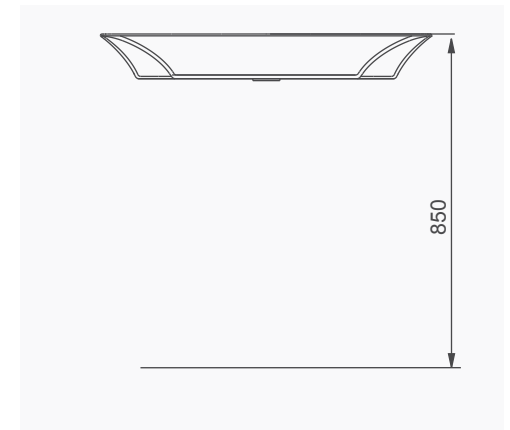

A074008
AQUA TEZGAHÜSTÜ LAVABO (88 cm)
AQUA COUNTERTOP RECTANGULAR WASHBASIN (88 cm)