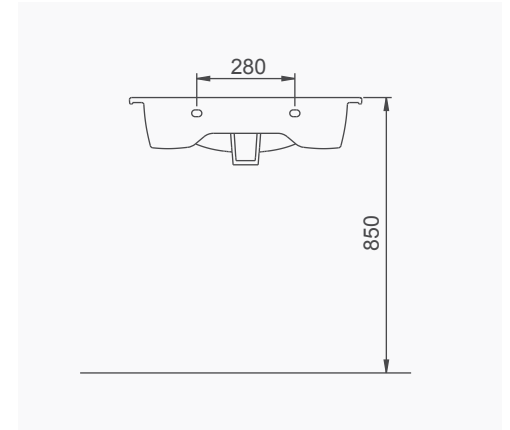

A063201
LUNA FLAT LAVABO (65cm)
LUNA WASHBASIN WITH FLAT SHELF (65cm)