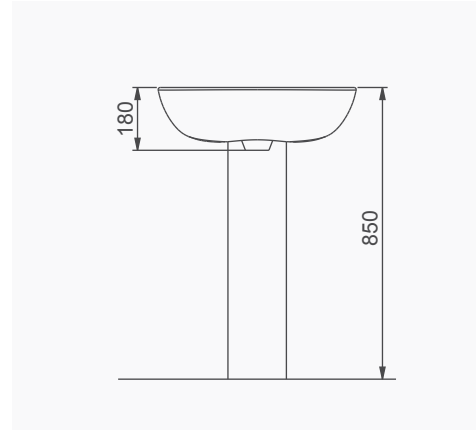

# VOLCANO

A023001 VOLCANO LAVABO (58cm) / VOLCANO WASHBASIN (58cm)  
A014101 TERRA-VOLCANO ORTAK YARIM AYAK / TERRA-VOLCANO COMMON SEMI PEDESTAL

A023001 VOLCANO LAVABO (58cm) / TERRA WASHBASIN (60cm)  
A014001 TERRA-VOLCANO ORTAK TAM AYAK / TERRA-VOLCANO COMMON FULL PEDESTAL