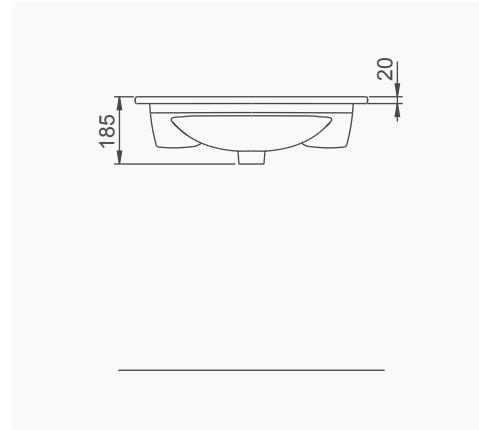

A063201
LUNA FLAT LAVABO (65cm)
LUNA WASHBASIN WITH FLAT SHELF (65cm)