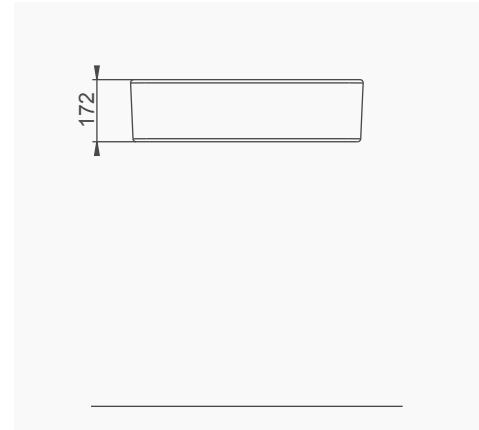

A074003
AQUA TEZGAHÜSTÜ DİKDÖRTGEN LAVABO (56 cm)
AQUA COUNTERTOP RECTANGULAR WASHBASIN (56 cm)