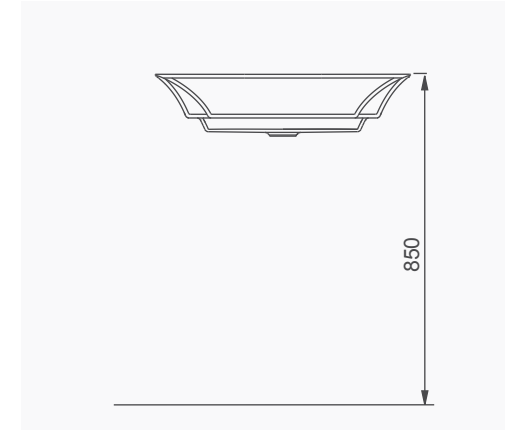

AQUA

A074007
AQUA TEZGAHÜSTÜ LAVABO (68 cm)
AQUA COUNTERTOP RECTANGULAR WASHBASIN (68 cm)