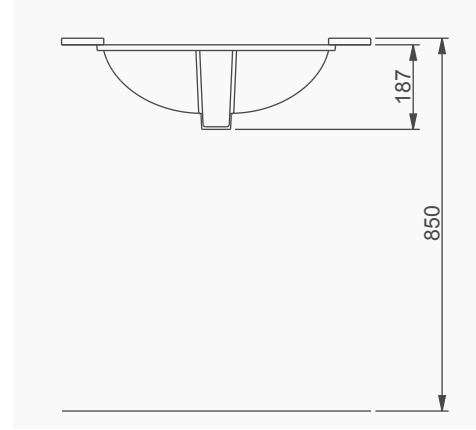

NATURA

A053011
NATURA TEZGAHALTI OVAL LAVABO (55 cm)
NATURA UNDERCOUNTER OVAL WASHBASIN (55 cm)