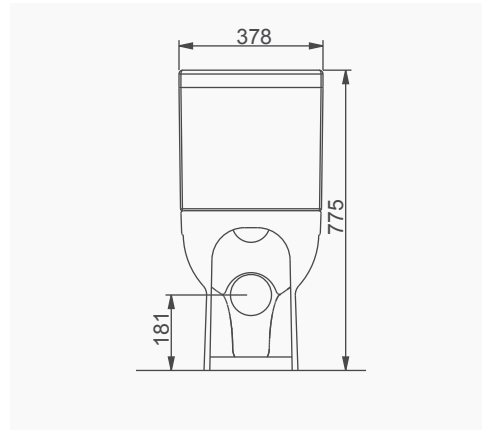

SILVA DUVARA TAM DAYALI KLOZET /BTW CLOSE-COUPLED WC