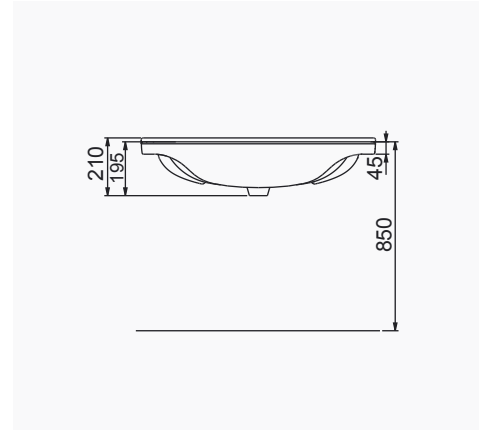

VOLCANO

A024010
VOLCANO LAVABO FFC* (85cm)
VOLCANO WASHBASIN WITH SHELF (85 cm) (FFC)*