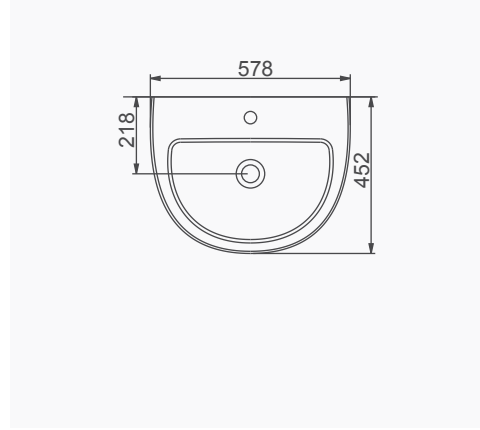

VOLCANO

A023001 VOLCANO LAVABO (58cm) / VOLCANO WASHBASIN (58cm)
A014101 TERRA-VOLCANO ORTAK YARIM AYAK / TERRA-VOLCANO COMMON SEMI PEDESTAL