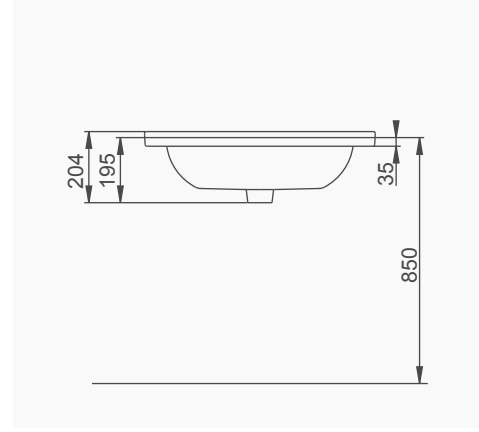

# SILVA

A043101  
SILVA KARE ETAJERLİ TEZGAH LAVABO (65cm)  
SILVA WASHBASIN WITH EDGED SHELF (65cm)

A043102  
SILVA KARE ETAJERLİ TEZGAH LAVABO (80cm)  
SILVA WASHBASIN WITH EDGED SHELF (80cm)