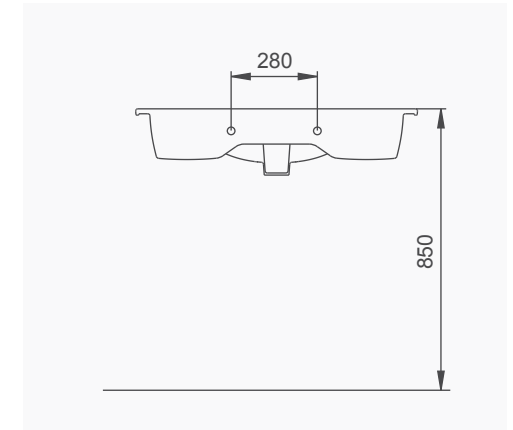

LUNA

A063202
LUNA FLAT LAVABO (80cm)
LUNA WASHBASIN WITH FLAT SHELF (80cm)