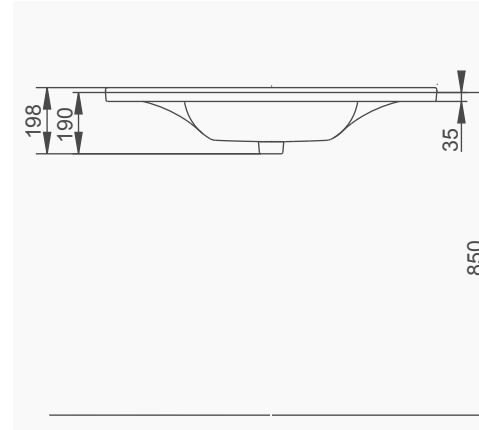

SILVA

A043103
SILVA KARE ETAJERLİ TEZGAH LAVABO (100cm)
SILVA WASHBASIN WITH EDGED SHELF (100cm)