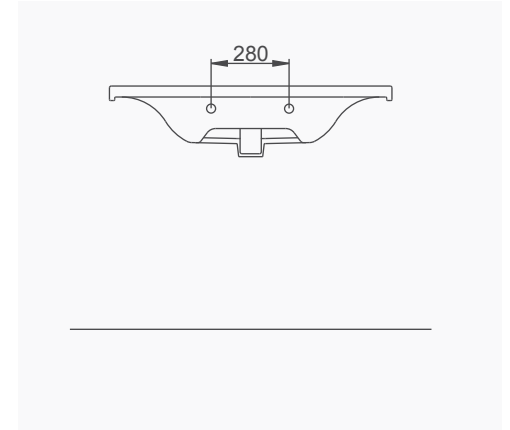

A043102
SILVA KARE ETAJERLİ TEZGAH LAVABO (80cm)
SILVA WASHBASIN WITH EDGED SHELF (80cm)