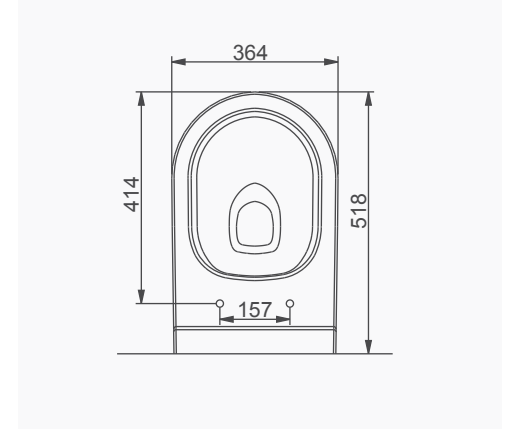

OCEAN PLUS

A031102
WC PAN
WITHOUT BIDET FUNCTION