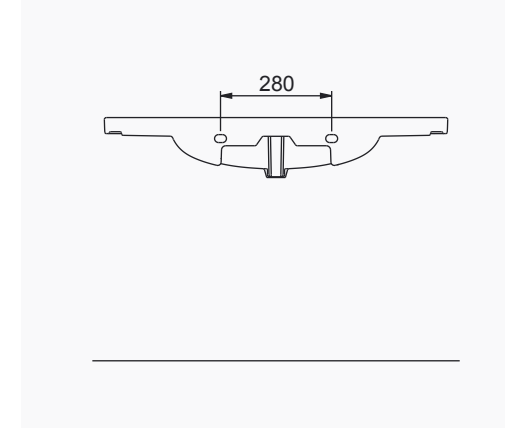

VOLCANO

A024040
VOLCANO LAVABO FFC* (120cm)
VOLCANO WASHBASIN WITH SHELF (120 cm) (FFC)*