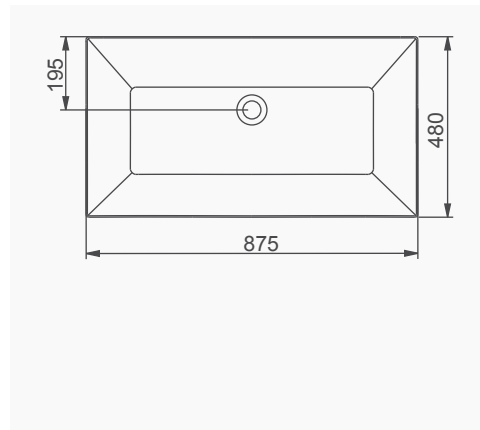

A074008
AQUA TEZGAHÜSTÜ LAVABO (88 cm)
AQUA COUNTERTOP RECTANGULAR WASHBASIN (88 cm)