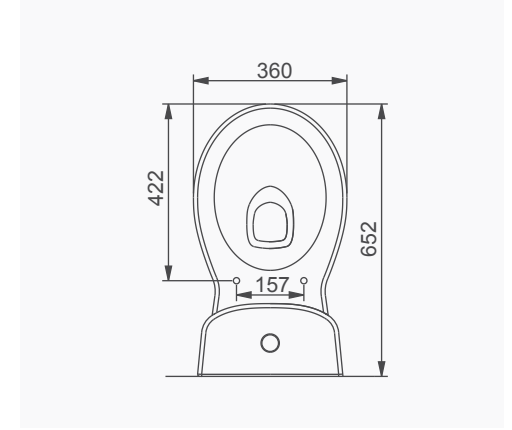

VOLCANO

VOLCANO DUVARA TAM DAYALI KLOZET /VOLCANO BTW CLOSE-COUPLED WC

A021001 KLOZET / WC PAN

A025001 REZERVUAR (İç Takımlı) / CISTERN (Flush Mechanism Inside)

A020001 YAVAŞ KAPANIR KAPAK /SEAT & COVER SOFT CLOSE

A021002

WC PAN

WITHOUT BIDET FUNCTION