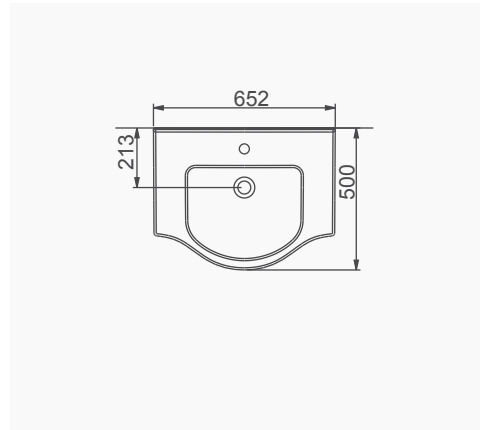

A023050
VOLCANO LAVABO (65cm)
VOLCANO WASHBASIN WITH SHELF (65cm)