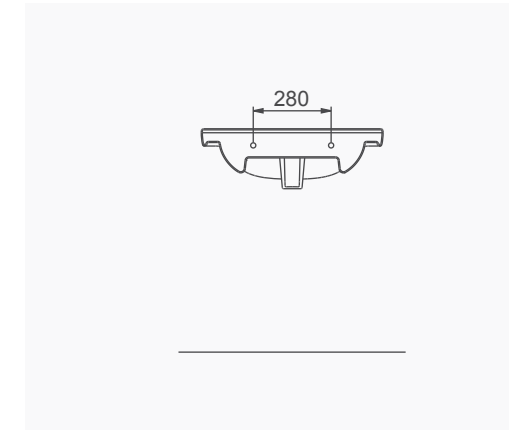

A023050
VOLCANO LAVABO (65cm)
VOLCANO WASHBASIN WITH SHELF (65cm)