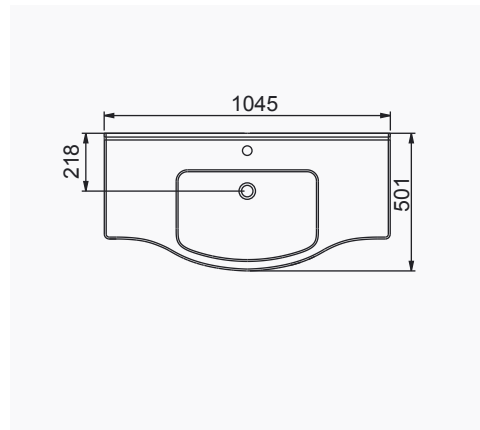

A024020
VOLCANO LAVABO FFC* (105cm)
VOLCANO WASHBASIN WITH SHELF (105 cm) (FFC)*