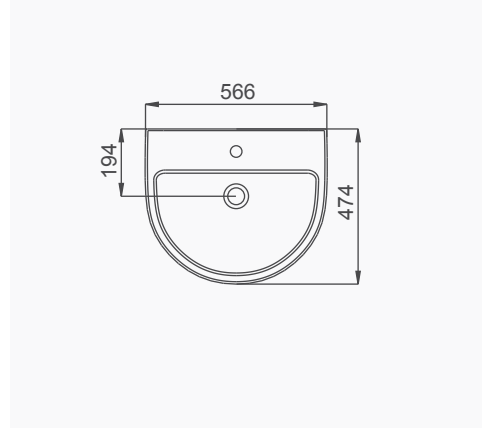

A043001
SILVA KALIN BANT LAVABO (56cm)
SILVA THICK BELTED OVAL WASHBASIN (56cm)