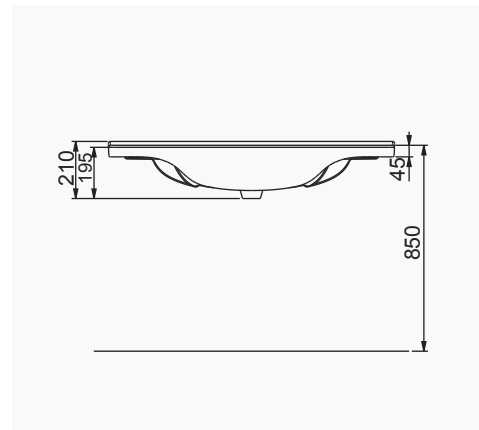

A024020
VOLCANO LAVABO FFC* (105cm)
VOLCANO WASHBASIN WITH SHELF (105 cm) (FFC)*