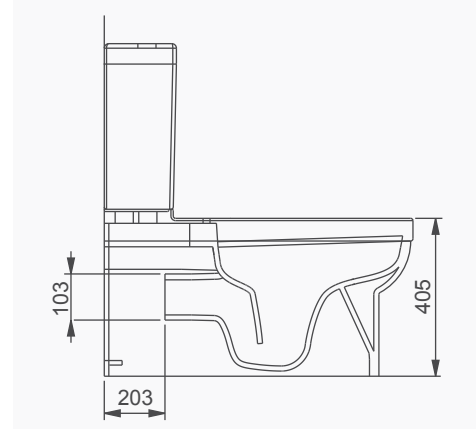

TERRA

TERRA DUVARA TAM DAYALI KLOZET / TERRA BTW CLOSE-COUPLED WC

A011001 KLOZET / WC PAN

A015001 REZERVUAR (İç Takımlı) / CISTERN (Flush Mechanism Inside)

A010001 YAVAŞ KAPANIR KAPAK / SEAT & COVER SOFT CLOSE

A011002

WC PAN

WITHOUT BIDET FUNCTION