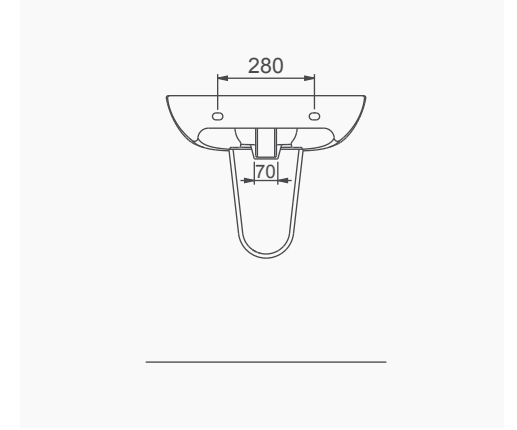

VOLCANO

A023001 VOLCANO LAVABO (58cm) / VOLCANO WASHBASIN (58cm)
A014101 TERRA-VOLCANO ORTAK YARIM AYAK / TERRA-VOLCANO COMMON SEMI PEDESTAL