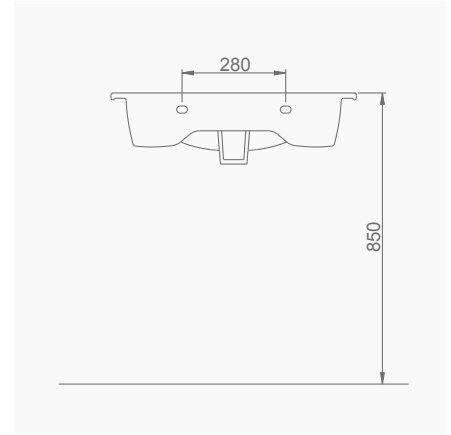

MOBİLYA KULLANIMINA VE DUVARA MONTAJA UYGUN.
SUITABLE FOR USING WITH BATHROOM FURNITURES AND WALL MOUNTING.

LUNA

A063201
LUNA FLAT LAVABO (65cm)
LUNA WASHBASIN WITH FLAT SHELF (65cm)

MOBİLYA KULLANIMINA VE DUVARA MONTAJA UYGUN. TEZGAH ÜZERİNE UYUMLU.
SUITABLE FOR USING WITH BATHROOM FURNITURES AND
WALL MOUNTING. CAN BE USED AS COUNTERTOP.