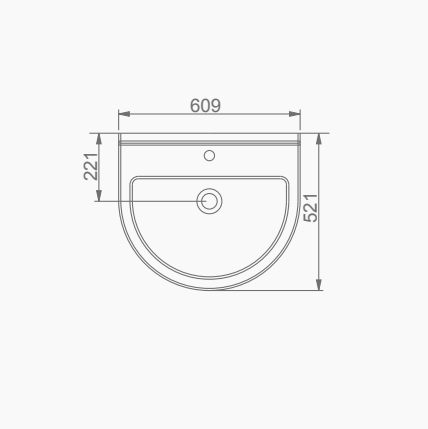

DUVARA MONTAJA UYGUN KOLON VE YARIM AYAK İLE UYUMLU.
SUITABLE FOR WALL MOUNTING AND USING WITH SEMI PEDESTAL AND FULL PEDESTAL.

A012001 TERRA LAVABO (60cm) / TERRA WASHBASIN (60cm)
A014001 TERRA-VOLCANO ORTAK TAM AYAK /
TERRA-VOLCANO COMMON FULL PEDESTAL