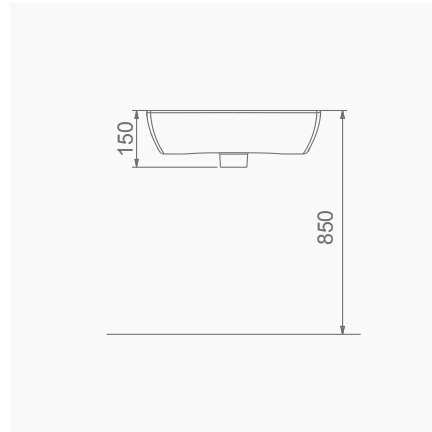

DUVARA MONTAJA UYGUN.
SUITABLE FOR WALL MOUNTING.