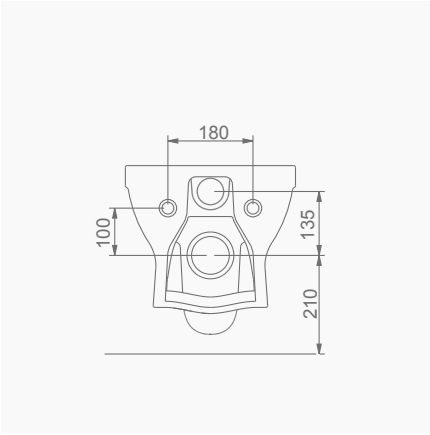

SILVA ASMA BİDE

SILVA WALL-HUNG BIDET

A043101
SILVA KARE ETAJERLİ TEZGAH LAVABO (65cm)
SILVA WASHBASIN WITH EDGED SHELF (65cm)

MOBİLYA KULLANIMINA VE DUVARA MONTAJA UYGUN. TEZGAH ÜZERİNE UYUMLU.
SUITABLE FOR USING WITH BATHROOM FURNITURES AND
WALL MOUNTING. CAN BE USED AS COUNTERTOP.