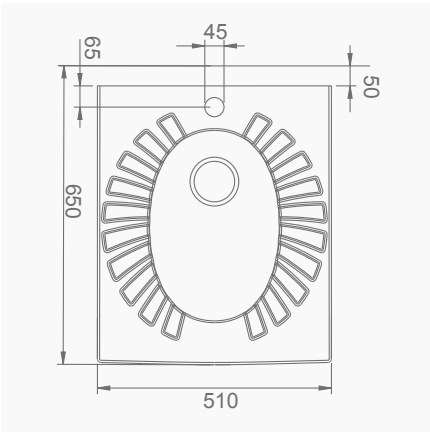

TEK PARÇA ÜRÜNLER STAND-ALONE PRODUCTS