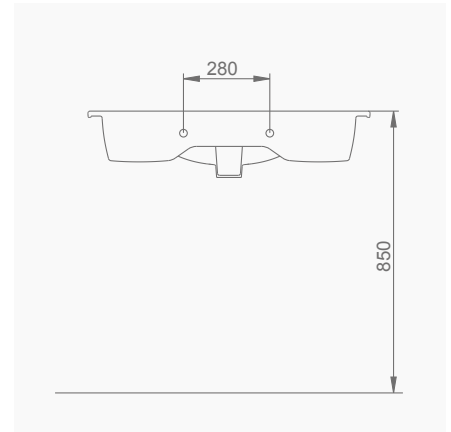

MOBİLYA KULLANIMINA VE DUVARA MONTAJA UYGUN. TEZGAH ÜZERİNE UYUMLU.
SUITABLE FOR USING WITH BATHROOM FURNITURES AND WALL MOUNTING.
CAN BE USED AS COUNTERTOP.