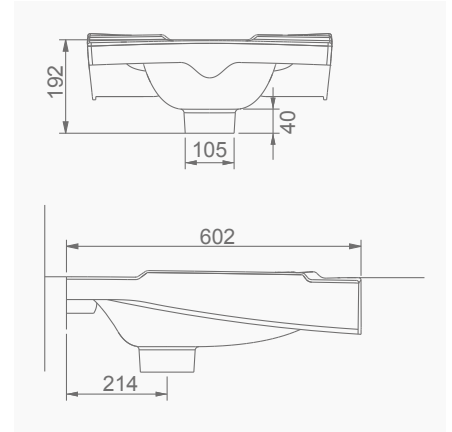

A058001
PİSUVAR ARA BÖLME
SEPERATOR

A058002
PİSUVAR ARA BÖLME TURUNCU
SEPERATOR ORANGE

A058003
PİSUVAR ARA BÖLME SİYAH
SEPERATOR BLACK