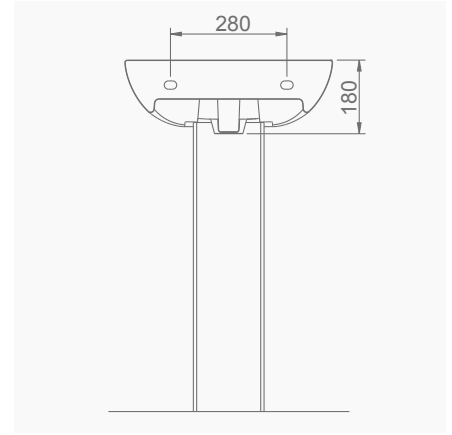

DUVARA MONTAJA UYGUN KOLON VE YARIM AYAK İLE UYUMLU.
SUITABLE FOR WALL MOUNTING AND USING WITH
SEMI PEDESTAL AND FULL PEDESTAL.