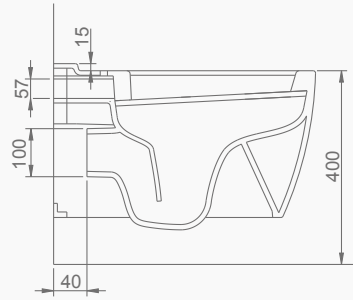

A037001 OCEAN PLUS YERDEN BİDE OCEAN PLUS BTW BIDET