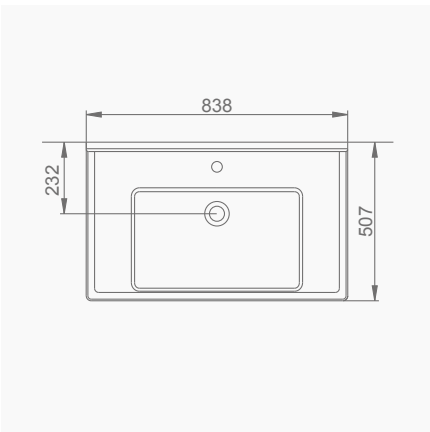

MOBİLYA KULLANIMINA VE DUVARA MONTAJA UYGUN. TEZGAH ÜZERİNE UYUMLU.
SUITABLE FOR USING WITH BATHROOM FURNITURES AND
WALL MOUNTING. CAN BE USED AS COUNTERTOP.