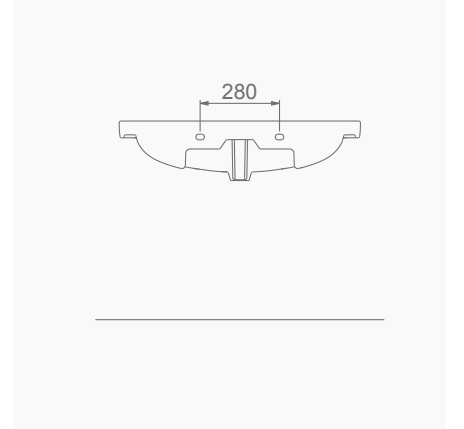

MOBİLYA KULLANIMINA VE DUVARA MONTAJA UYGUN.
SUITABLE FOR USING WITH BATHROOM FURNITURES AND WALL MOUNTING.