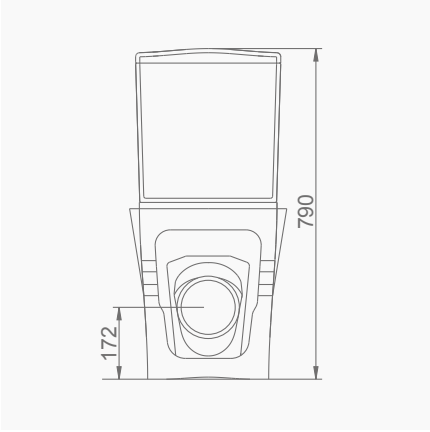

YAVAŞ KAPANIR KAPAK
SLOW CLOSE COVER

VOLCANO ASMA KLOZET /VOLCANO WALL-HUNG WC PAN

A021101 KLOZET / WC PAN

A020011 YAVAŞ KAPANIR İNCE KAPAK / SLOW CLOSE SLIM SEAT & COVER

A021102 WC PAN / WITHOUT BIDET FUNCTION