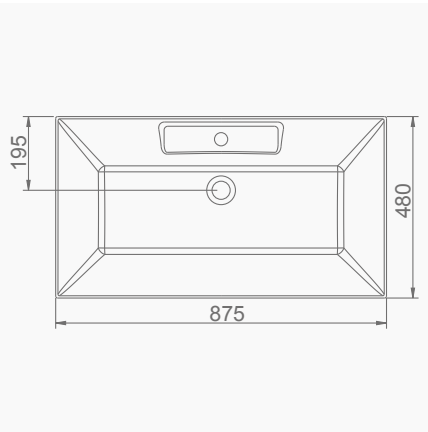

MOBİLYA KULLANIMINA UYGUN. TEZGAH ÜZERİNE UYUMLU.
SUITABLE FOR USING WITH BATHROOM FURNITURES.
CAN BE USED AS COUNTERTOP.