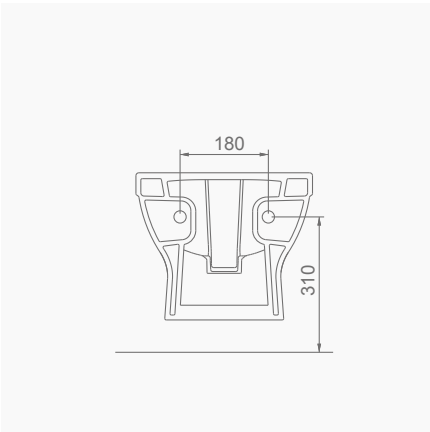

SILVA ASMA BİDE

SILVA WALL-HUNG BIDET

A043101
SILVA KARE ETAJERLİ TEZGAH LAVABO (65cm)
SILVA WASHBASIN WITH EDGED SHELF (65cm)

MOBİLYA KULLANIMINA VE DUVARA MONTAJA UYGUN. TEZGAH ÜZERİNE UYUMLU.
SUITABLE FOR USING WITH BATHROOM FURNITURES AND
WALL MOUNTING. CAN BE USED AS COUNTERTOP.