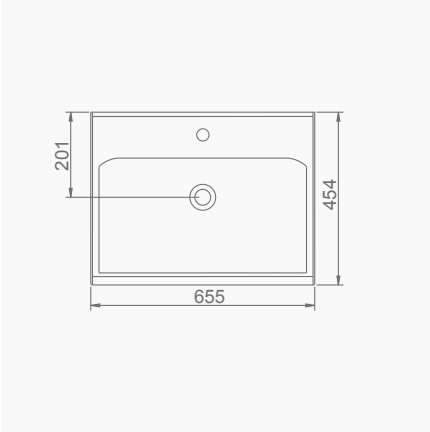

MOBİLYA KULLANIMINA VE DUVARA MONTAJA UYGUN.
SUITABLE FOR USING WITH BATHROOM FURNITURES AND WALL MOUNTING.

LUNA

A063201
LUNA FLAT LAVABO (65cm)
LUNA WASHBASIN WITH FLAT SHELF (65cm)

MOBİLYA KULLANIMINA VE DUVARA MONTAJA UYGUN. TEZGAH ÜZERİNE UYUMLU.
SUITABLE FOR USING WITH BATHROOM FURNITURES AND
WALL MOUNTING. CAN BE USED AS COUNTERTOP.