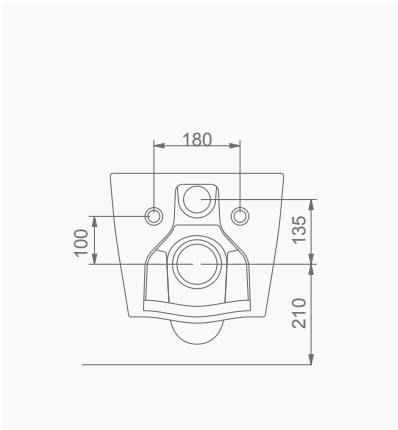

SU TÜKETİMİ
WATER CONSUMPTION

YAVAŞ KAPANIR KAPAK
SLOW CLOSE COVER

LUNA DUVARA TAM DAYALI KLOZET/LUNA BTW CLOSE-COUPLED WC

A061001 KLOZET / WC PAN

A035801 REZERVUAR/ CISTERN

AG35501 LUNA İÇ TAKIM / LUNA FLUSH MECHANISM INSIDE

A040001 YAVAŞ KAPANIR İNCE KAPAK /SLOW CLOSE SLIM SEAT & COVER

A061002 WC PAN / WITHOUT BIDET FUNCTION

YAVAŞ KAPANIR KAPAK
SLOW CLOSE COVER

LUNA ASMA KLOZET - LUNA WALL-HUNG WC PAN

A061040 KLOZET / WC PAN

A040001 YAVAŞ KAPANIR İNCE KAPAK / SLOW CLOSE SLIM SEAT & COVER

A061041 WC PAN / WITHOUT BIDET FUNCTION