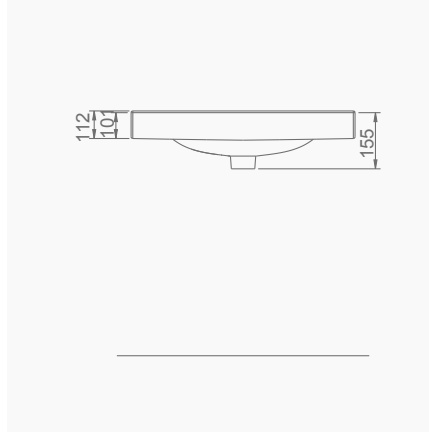

MOBİLYA KULLANIMINA VE DUVARA MONTAJA UYGUN.
SUITABLE FOR USING WITH BATHROOM FURNITURES AND WALL MOUNTING.

LUNA

A063201
LUNA FLAT LAVABO (65cm)
LUNA WASHBASIN WITH FLAT SHELF (65cm)

MOBİLYA KULLANIMINA VE DUVARA MONTAJA UYGUN. TEZGAH ÜZERİNE UYUMLU.
SUITABLE FOR USING WITH BATHROOM FURNITURES AND
WALL MOUNTING. CAN BE USED AS COUNTERTOP.