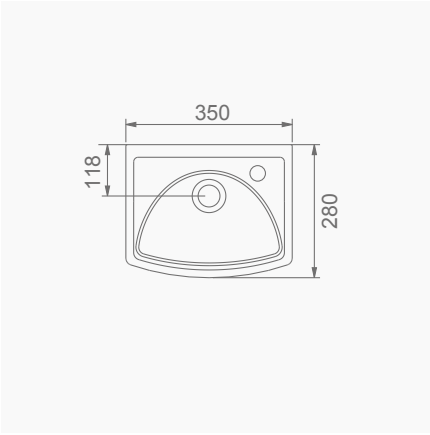

TEK PARA ÜRÜNLER STAND-ALONE PRODUCTS

DUVARA MONTAJA UYGUN.
SUITABLE FOR WALL MOUNTING.

DUVARA MONTAJA UYGUN.
SUITABLE FOR WALL MOUNTING.