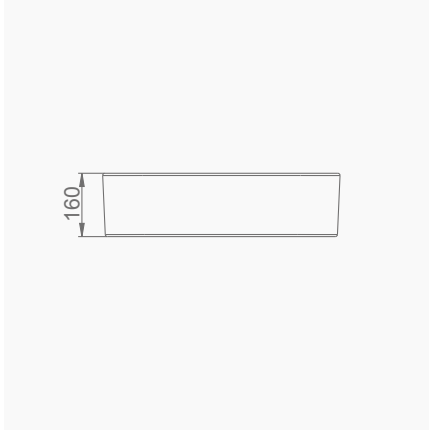

MOBİLYA KULLANIMINA UYGUN. TEZGAH ÜZERİNE UYUMLU.

SUITABLE FOR USING WITH BATHROOM FURNITURES. CAN BE USED AS COUNTERTOP.