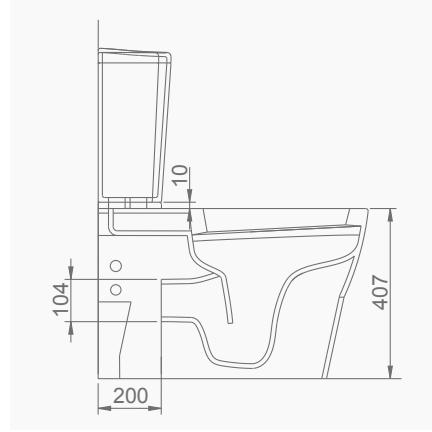

YAVAŞ KAPANIR KAPAK
SLOW CLOSE COVER

VOLCANO ASMA KLOZET /VOLCANO WALL-HUNG WC PAN

A021101 KLOZET / WC PAN

A020011 YAVAŞ KAPANIR İNCE KAPAK / SLOW CLOSE SLIM SEAT & COVER

A021102 WC PAN / WITHOUT BIDET FUNCTION