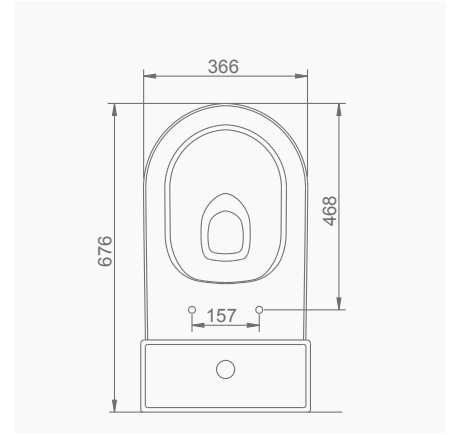

TERRA ASMA KLOZET /TERRA WALL-HUNG WC PAN

- A011101 KLOZET / WC PAN
- A010011 YAVAŞ KAPANIR İNCE KAPAK / SLOW CLOSE SLIM SEAT & COVER
- A011102 WC PAN / WITHOUT BIDET FUNCTION