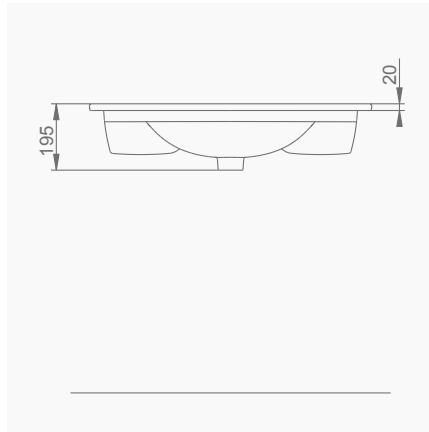

MOBİLYA KULLANIMINA VE DUVARA MONTAJA UYGUN. TEZGAH ÜZERİNE UYUMLU.
SUITABLE FOR USING WITH BATHROOM FURNITURES AND WALL MOUNTING.
CAN BE USED AS COUNTERTOP.