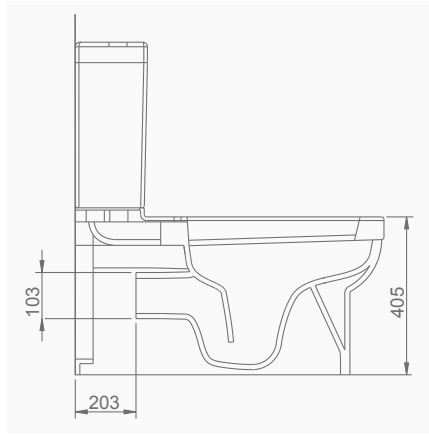

TERRA ASMA KLOZET /TERRA WALL-HUNG WC PAN

- A011101 KLOZET / WC PAN
- A010011 YAVAŞ KAPANIR İNCE KAPAK / SLOW CLOSE SLIM SEAT & COVER
- A011102 WC PAN / WITHOUT BIDET FUNCTION