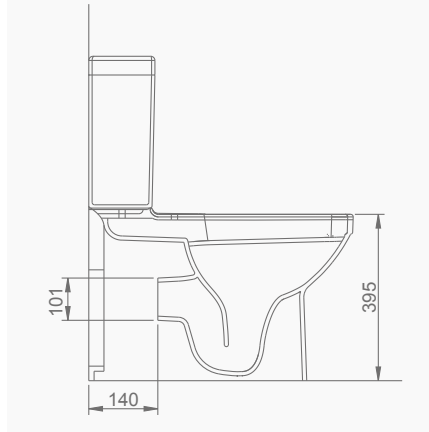

SILVA DUVARA TAM DAYALI KLOZET /BTW CLOSE-COUPLED WC

- A041001 KLOZET / WC PAN
- A015801 REZERVUAR / CISTERN
- AG15501 SILVA İÇ TAKIM / SILVA FLUSH MECHANISM INSIDE
- A040001 YAVAŞ KAPANIR İNCE KAPAK /SLOW CLOSE SLIM SEAT & COVER
- A041002 WC PAN / WITHOUT BIDET FUNCTION