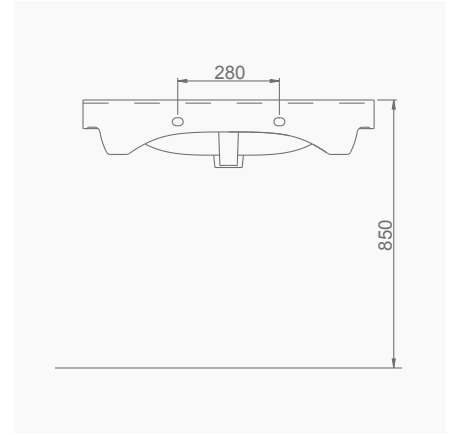

MOBİLYA KULLANIMINA VE DUVARA MONTAJA UYGUN. TEZGAH ÜZERİNE UYUMLU.
SUITABLE FOR USING WITH BATHROOM FURNITURES AND
WALL MOUNTING. CAN BE USED AS COUNTERTOP.