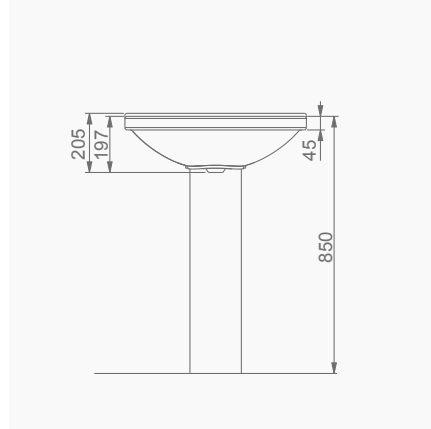

DUVARA MONTAJA UYGUN KOLON VE YARIM AYAK İLE UYUMLU.
SUITABLE FOR WALL MOUNTING AND USING WITH SEMI PEDESTAL AND FULL PEDESTAL.

A012001 TERRA LAVABO (60cm) / TERRA WASHBASIN (60cm)
A014001 TERRA-VOLCANO ORTAK TAM AYAK /
TERRA-VOLCANO COMMON FULL PEDESTAL