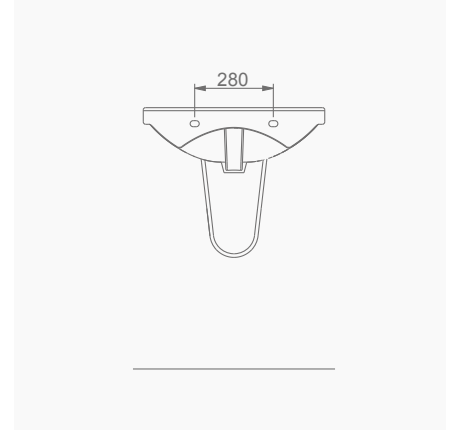

DUVARA MONTAJA UYGUN KOLON VE YARIM AYAK İLE UYUMLU.
SUITABLE FOR WALL MOUNTING AND USING WITH SEMI PEDESTAL AND FULL PEDESTAL.

A012001 TERRA LAVABO (60cm) / TERRA WASHBASIN (60cm)
A014001 TERRA-VOLCANO ORTAK TAM AYAK /
TERRA-VOLCANO COMMON FULL PEDESTAL