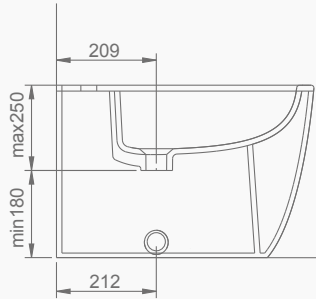

YAVAŞ KAPANIR KAPAK
SLOW CLOSE COVER

OCEAN PLUS

OCEAN PLUS ASMA KLOZET / OCEAN PLUS WALL-HUNG WC PAN

- A031111 KLOZET / WC PAN
- A030011 YAVAŞ KAPANIR İNCE KAPAK / SLOW CLOSE SLIM SEAT & COVER
- A031121 KLOZET SİYAH / WC PAN BLACK
- A030021 YAVAŞ KAPANIR İNCE KAPAK SİYAH / SLOW CLOSE SLIM SEAT BLACK & COVER
- A031123 KLOZET TURUNCU / WC PAN ORANGE
- A030031 YAVAŞ KAPANIR İNCE KAPAK TURUNCU / SLOW CLOSE SLIM SEAT ORANGE & COVER
- A031112 WC PAN / WITHOUT BIDET FUNCTION

A037001 OCEAN PLUS YERDEN BİDE OCEAN PLUS BTW BIDET