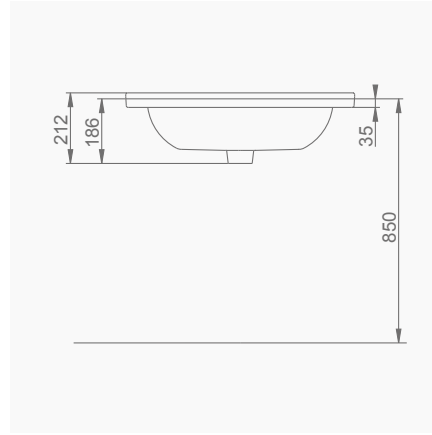

SILVA ASMA BİDE

SILVA WALL-HUNG BIDET

A043101
SILVA KARE ETAJERLİ TEZGAH LAVABO (65cm)
SILVA WASHBASIN WITH EDGED SHELF (65cm)

MOBİLYA KULLANIMINA VE DUVARA MONTAJA UYGUN. TEZGAH ÜZERİNE UYUMLU.
SUITABLE FOR USING WITH BATHROOM FURNITURES AND
WALL MOUNTING. CAN BE USED AS COUNTERTOP.