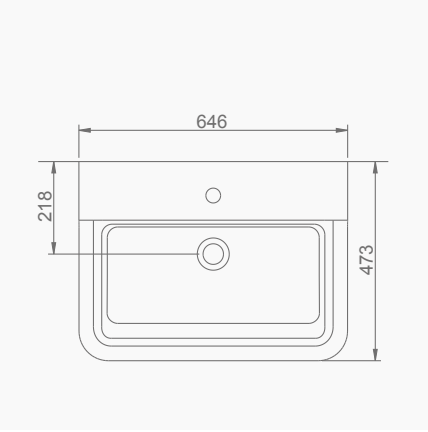

4.5/2.5Lt.

SU TÜKETİMİ

WATER CONSUMPTION

YAVAŞ KAPANIR KAPAK
SLOW CLOSE COVER

OCEAN PLUS YALIN PURE

OCEAN PLUS

A033001
OCEAN PLUS LAVABO (65cm)
OCEAN PLUS WASHBASIN (65cm)

MOBİLYA KULLANIMINA VE DUVARA MONTAJA UYGUN.
SUITABLE FOR USING WITH BATHROOM FURNITURES AND WALL MOUNTING.