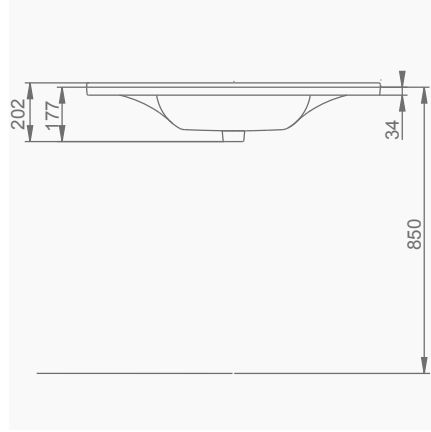

MOBİLYA KULLANIMINA VE DUVARA MONTAJA UYGUN. TEZGAH ÜZERİNE UYUMLU.
SUITABLE FOR USING WITH BATHROOM FURNITURES AND
WALL MOUNTING. CAN BE USED AS COUNTERTOP.