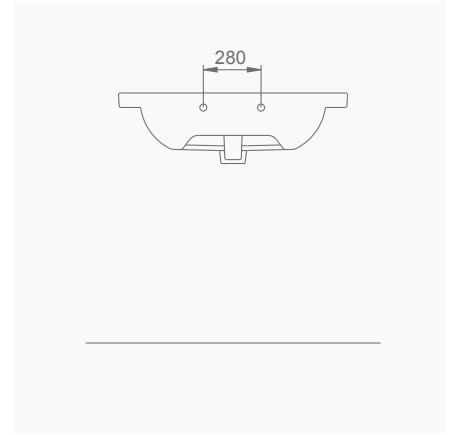

SILVA ASMA BİDE

SILVA WALL-HUNG BIDET

A043101
SILVA KARE ETAJERLİ TEZGAH LAVABO (65cm)
SILVA WASHBASIN WITH EDGED SHELF (65cm)

MOBİLYA KULLANIMINA VE DUVARA MONTAJA UYGUN. TEZGAH ÜZERİNE UYUMLU.
SUITABLE FOR USING WITH BATHROOM FURNITURES AND
WALL MOUNTING. CAN BE USED AS COUNTERTOP.