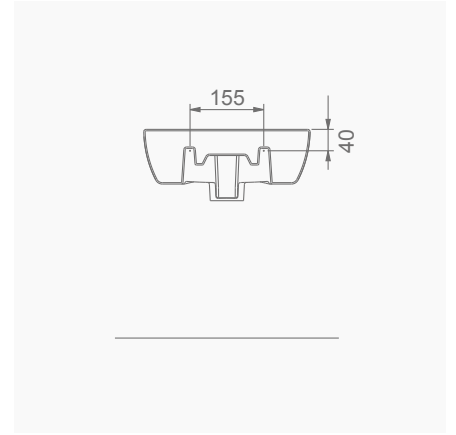

TEK PARA ÜRÜNLER STAND-ALONE PRODUCTS

DUVARA MONTAJA UYGUN.
SUITABLE FOR WALL MOUNTING.

DUVARA MONTAJA UYGUN.
SUITABLE FOR WALL MOUNTING.