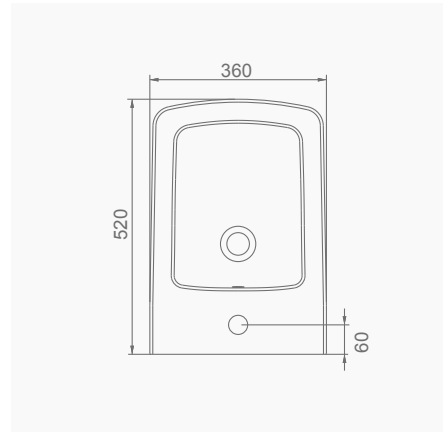

SILVA ASMA BİDE

SILVA WALL-HUNG BIDET

A043101
SILVA KARE ETAJERLİ TEZGAH LAVABO (65cm)
SILVA WASHBASIN WITH EDGED SHELF (65cm)

MOBİLYA KULLANIMINA VE DUVARA MONTAJA UYGUN. TEZGAH ÜZERİNE UYUMLU.
SUITABLE FOR USING WITH BATHROOM FURNITURES AND
WALL MOUNTING. CAN BE USED AS COUNTERTOP.