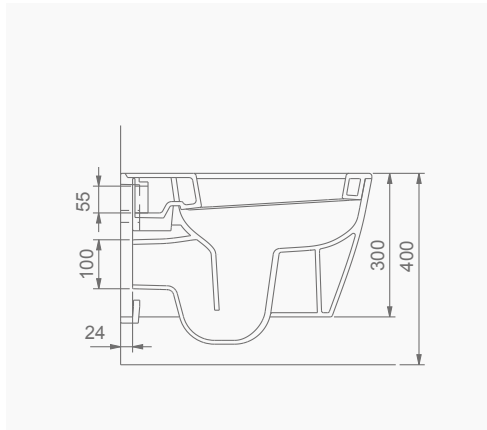

SU TÜKETİMİ
WATER CONSUMPTION

YAVAŞ KAPANIR KAPAK
SLOW CLOSE COVER

LUNA DUVARA TAM DAYALI KLOZET/LUNA BTW CLOSE-COUPLED WC

A061001 KLOZET / WC PAN

A035801 REZERVUAR/ CISTERN

AG35501 LUNA İÇ TAKIM / LUNA FLUSH MECHANISM INSIDE

A040001 YAVAŞ KAPANIR İNCE KAPAK /SLOW CLOSE SLIM SEAT & COVER

A061002 WC PAN / WITHOUT BIDET FUNCTION

YAVAŞ KAPANIR KAPAK
SLOW CLOSE COVER

LUNA ASMA KLOZET - LUNA WALL-HUNG WC PAN

A061040 KLOZET / WC PAN

A040001 YAVAŞ KAPANIR İNCE KAPAK / SLOW CLOSE SLIM SEAT & COVER

A061041 WC PAN / WITHOUT BIDET FUNCTION