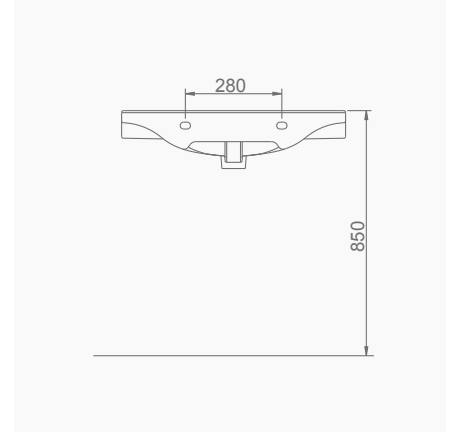

MOBİLYA KULLANIMINA VE DUVARA MONTAJA UYGUN.
SUITABLE FOR USING WITH BATHROOM FURNITURES AND WALL MOUNTING.

LUNA

A063201
LUNA FLAT LAVABO (65cm)
LUNA WASHBASIN WITH FLAT SHELF (65cm)

MOBİLYA KULLANIMINA VE DUVARA MONTAJA UYGUN. TEZGAH ÜZERİNE UYUMLU.
SUITABLE FOR USING WITH BATHROOM FURNITURES AND
WALL MOUNTING. CAN BE USED AS COUNTERTOP.