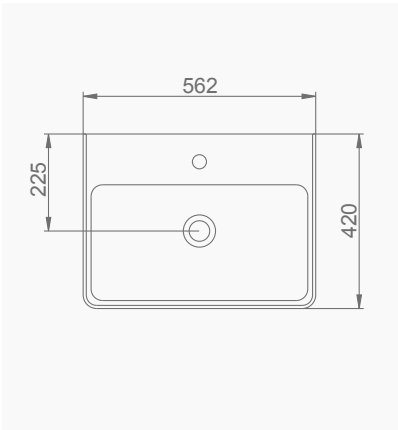

A074003

AQUA TEZGAHÜSTÜ DİKDÖRTGEN LAVABO (56 cm)

AQUA COUNTERTOP RECTANGULAR WASHBASIN (56 cm)

A074023

AQUA TEZGAHÜSTÜ DİKDÖRTGEN LAVABO TURUNCU (56 cm)

AQUA COUNTERTOP RECTANGULAR WASHBASIN ORANGE (56 cm)