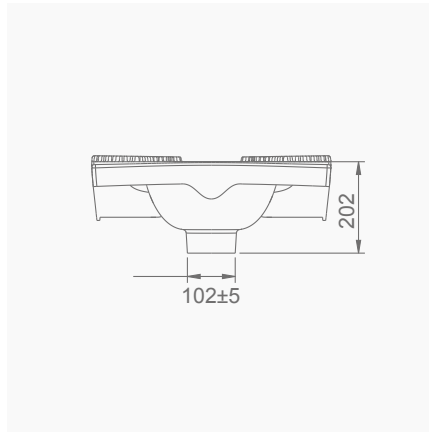

TEK PARÇA ÜRÜNLER STAND-ALONE PRODUCTS