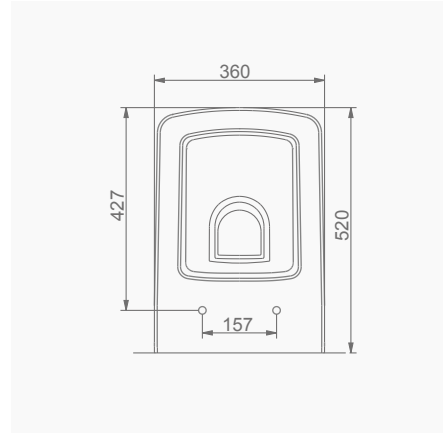

SILVA ASMA BİDE

SILVA WALL-HUNG BIDET

A043101
SILVA KARE ETAJERLİ TEZGAH LAVABO (65cm)
SILVA WASHBASIN WITH EDGED SHELF (65cm)

MOBİLYA KULLANIMINA VE DUVARA MONTAJA UYGUN. TEZGAH ÜZERİNE UYUMLU.
SUITABLE FOR USING WITH BATHROOM FURNITURES AND
WALL MOUNTING. CAN BE USED AS COUNTERTOP.