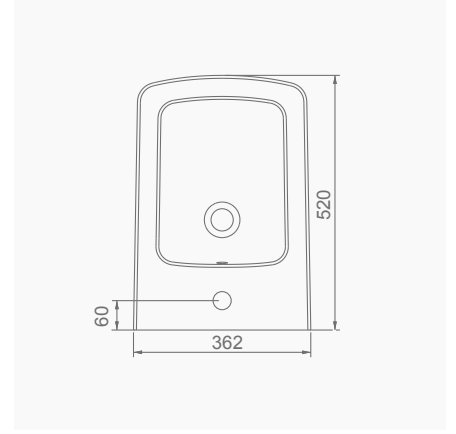

A040001 YAVAŞ KAPANIR İNCE KAPAK / SLOW CLOSE SLIM SEAT & COVER

A061041 WC PAN / WITHOUT BIDET FUNCTION

LUNA

LUNA ASMA BİDE
LUNA WALL-HUNG BIDET

A063011
LUNA YARIM TEZGAH LAVABO (65cm)
LUNA SEMI-RECESSED WASHBASIN (65cm)