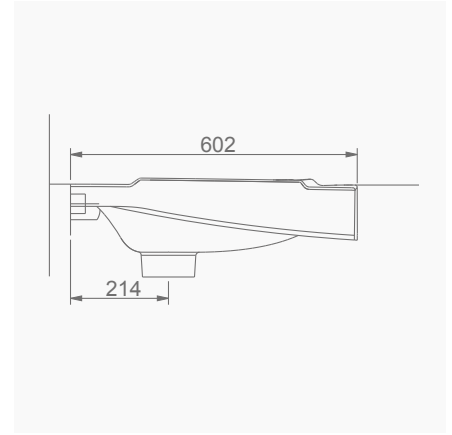

TEK PARÇA ÜRÜNLER STAND-ALONE PRODUCTS