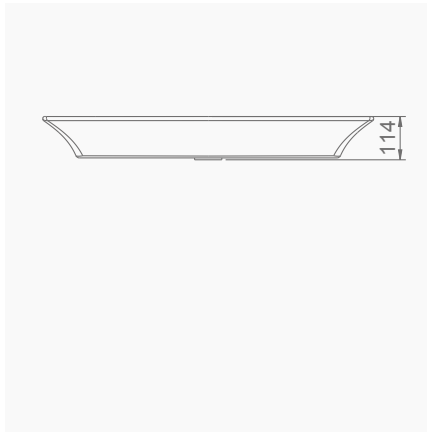

MOBİLYA KULLANIMINA UYGUN. TEZGAH ÜZERİNE UYUMLU.
SUITABLE FOR USING WITH BATHROOM FURNITURES.
CAN BE USED AS COUNTERTOP.