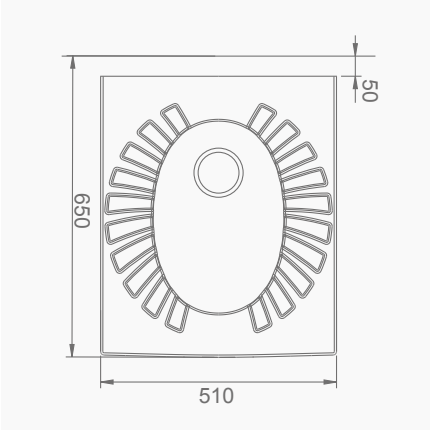

A002145
28x45CM LAVABO (Batarya Delikli)
28x45 cm WASHBASIN (With Tap Hole)

DUVARA MONTAJA UYGUN.
SUITABLE FOR WALL MOUNTING.

TEK PARÇA ÜRÜNLER STAND-ALONE PRODUCTS

A096001
GÜNEŞ TİPİ HELA TAŞI ARKADAN YIKAMA GİRİŞLİ
REAR FLUSH INLET SUN SQUATTING PAN