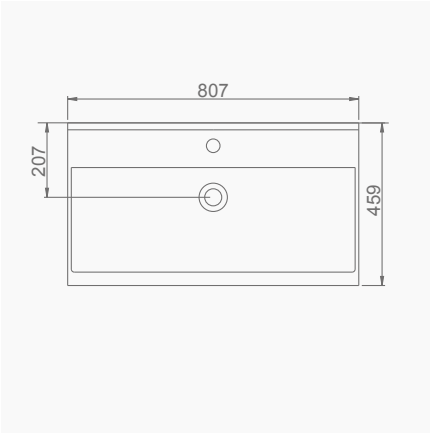

MOBİLYA KULLANIMINA VE DUVARA MONTAJA UYGUN. TEZGAH ÜZERİNE UYUMLU.
SUITABLE FOR USING WITH BATHROOM FURNITURES AND
WALL MOUNTING. CAN BE USED AS COUNTERTOP.