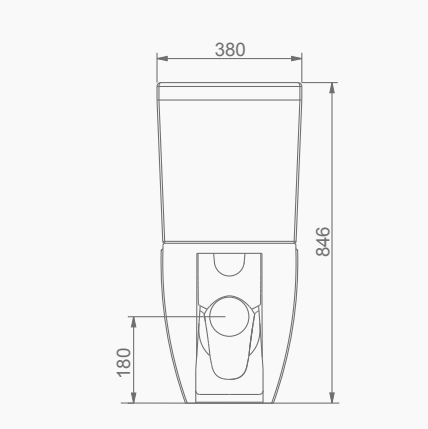

OCEAN PLUS

MOBİLYA KULLANIMINA VE DUVARA MONTAJA UYGUN.
SUITABLE FOR USING WITH BATHROOM FURNITURES AND WALL MOUNTING.

OCEAN PLUS DUVARA TAM DAYALI KLOZET/OCEAN PLUS BTW CLOSE-COUPLED WC
A031001 KLOZET / WC PAN
A035801 REZERVUAR / CISTERN
AG35501 OCEAN PLUS İÇ TAKIM / OCEAN PLUS FLUSH MECHANISM INSIDE
A030011 YAVAŞ KAPANIR İNCE KAPAK / SLOW CLOSE SLIM SEAT & COVER

A031011 KLOZET SİYAH/ WC PAN BLACK
A030021 YAVAŞ KAPANIR İNCE KAPAK SİYAH / SLOW CLOSE SLIM SEAT BLACK & COVER
A035811 REZERVUAR SİYAH / CISTERN BLACK

A031002 WC PAN / WITHOUT BIDET FUNCTION