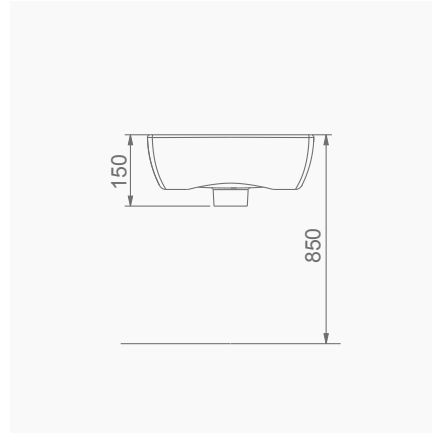

TEK PARA ÜRÜNLER STAND-ALONE PRODUCTS

DUVARA MONTAJA UYGUN.
SUITABLE FOR WALL MOUNTING.

DUVARA MONTAJA UYGUN.
SUITABLE FOR WALL MOUNTING.