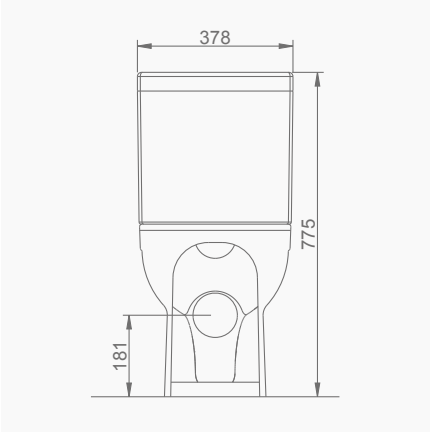

SILVA DUVARA TAM DAYALI KLOZET /BTW CLOSE-COUPLED WC

- A041001 KLOZET / WC PAN
- A015801 REZERVUAR / CISTERN
- AG15501 SILVA İÇ TAKIM / SILVA FLUSH MECHANISM INSIDE
- A040001 YAVAŞ KAPANIR İNCE KAPAK /SLOW CLOSE SLIM SEAT & COVER
- A041002 WC PAN / WITHOUT BIDET FUNCTION