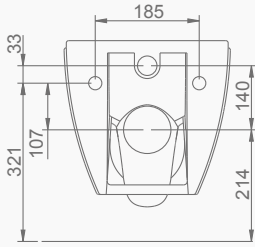

A037001 OCEAN PLUS YERDEN BİDE OCEAN PLUS BTW BIDET