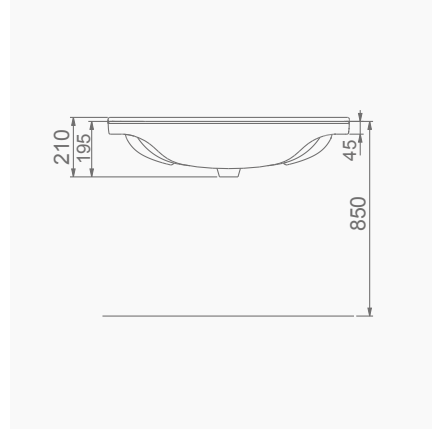

MOBİLYA KULLANIMINA VE DUVARA MONTAJA UYGUN.
SUITABLE FOR USING WITH BATHROOM FURNITURES AND WALL MOUNTING.