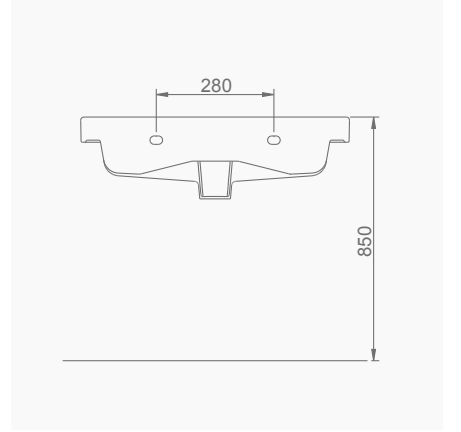

4.5/2.5Lt.

SU TÜKETİMİ

WATER CONSUMPTION

YAVAŞ KAPANIR KAPAK
SLOW CLOSE COVER

OCEAN PLUS YALIN PURE

OCEAN PLUS

A033001
OCEAN PLUS LAVABO (65cm)
OCEAN PLUS WASHBASIN (65cm)

MOBİLYA KULLANIMINA VE DUVARA MONTAJA UYGUN.
SUITABLE FOR USING WITH BATHROOM FURNITURES AND WALL MOUNTING.