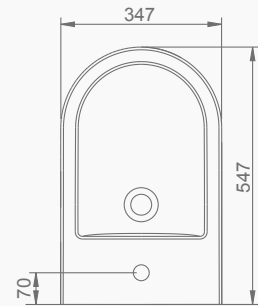

YAVAŞ KAPANIR KAPAK
SLOW CLOSE COVER

OCEAN PLUS

OCEAN PLUS ASMA KLOZET / OCEAN PLUS WALL-HUNG WC PAN

- A031111 KLOZET / WC PAN
- A030011 YAVAŞ KAPANIR İNCE KAPAK / SLOW CLOSE SLIM SEAT & COVER
- A031121 KLOZET SİYAH / WC PAN BLACK
- A030021 YAVAŞ KAPANIR İNCE KAPAK SİYAH / SLOW CLOSE SLIM SEAT BLACK & COVER
- A031123 KLOZET TURUNCU / WC PAN ORANGE
- A030031 YAVAŞ KAPANIR İNCE KAPAK TURUNCU / SLOW CLOSE SLIM SEAT ORANGE & COVER
- A031112 WC PAN / WITHOUT BIDET FUNCTION

A037001 OCEAN PLUS YERDEN BİDE OCEAN PLUS BTW BIDET