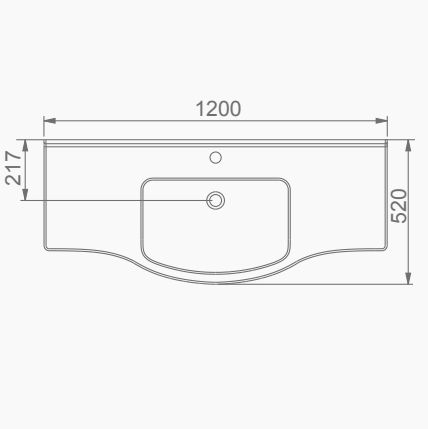

VOLCANO

A024020
VOLCANO LAVABO FFC (105cm)
VOLCANO WASHBASIN WITH SHELF (105 cm)

MOBİLYA KULLANIMINA VE DUVARA MONTAJA UYGUN.
SUITABLE FOR USING WITH BATHROOM FURNITURES AND WALL MOUNTING.

A024040
VOLCANO LAVABO FFC (120cm)
VOLCANO WASHBASIN WITH SHELF (120 cm)