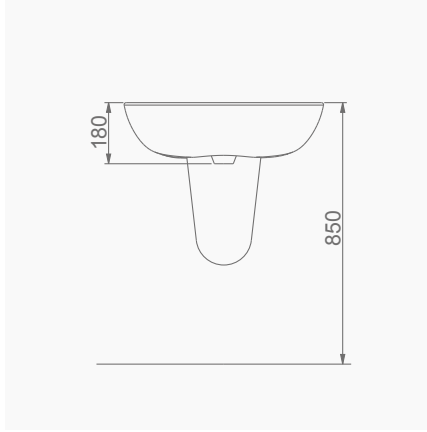

SILVA

VOLCANO YARATICI CREATIVE

VOLCANO

A023001 VOLCANO LAVABO (58cm) / VOLCANO WASHBASIN (58cm)
A014101 TERRA-VOLCANO ORTAK YARIM AYAK / TERRA-VOLCANO COMMON SEMI PEDESTAL

DUVARA MONTAJA UYGUN KOLON VE YARIM AYAK İLE UYUMLU.
SUITABLE FOR WALL MOUNTING AND USING WITH SEMI PEDESTAL AND FULL PEDESTAL.