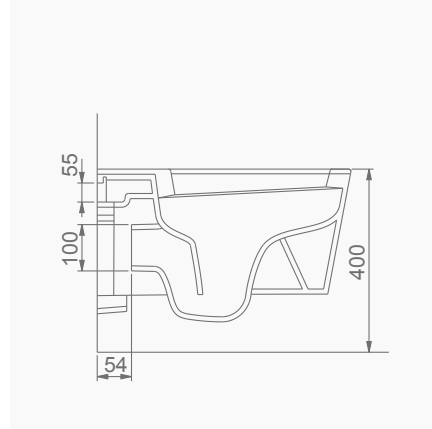

VOLCANO

SU TÜKETİMİ
WATER CONSUMPTION

YAVAŞ KAPANIR KAPAK
SLOW CLOSE COVER

VOLCANO DUVARA TAM DAYALI KLOZET /VOLCANO BTW CLOSE-COUPLED WC

A021001 KLOZET / WC PAN

A025801 REZERVUAR / CISTERN

AG25501 VOLCANO İÇ TAKIM / VOLCANO FLUSH MECHANISM INSIDE

A020011 YAVAŞ KAPANIR İNCE KAPAK / SLOW CLOSE SLIM SEAT & COVER

A021002 WC PAN / WITHOUT BIDET FUNCTION

YAVAŞ KAPANIR KAPAK
SLOW CLOSE COVER

VOLCANO ASMA KLOZET /VOLCANO WALL-HUNG WC PAN

A021101 KLOZET / WC PAN

A020011 YAVAŞ KAPANIR İNCE KAPAK / SLOW CLOSE SLIM SEAT & COVER

A021102 WC PAN / WITHOUT BIDET FUNCTION