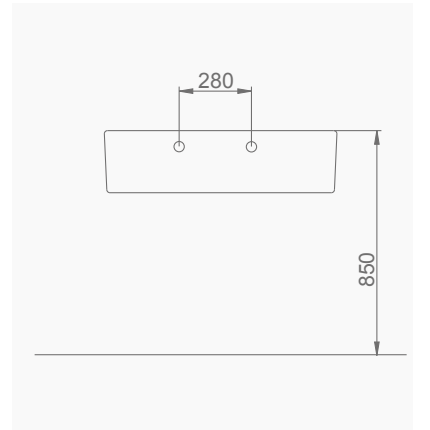

A074003

AQUA TEZGAHÜSTÜ DİKDÖRTGEN LAVABO (56 cm)

AQUA COUNTERTOP RECTANGULAR WASHBASIN (56 cm)

A074023

AQUA TEZGAHÜSTÜ DİKDÖRTGEN LAVABO TURUNCU (56 cm)

AQUA COUNTERTOP RECTANGULAR WASHBASIN ORANGE (56 cm)