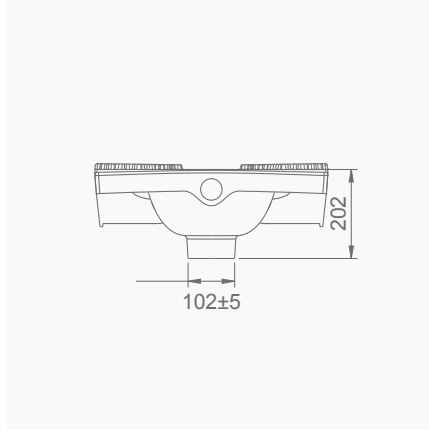

A002145
28x45CM LAVABO (Batarya Delikli)
28x45 cm WASHBASIN (With Tap Hole)

DUVARA MONTAJA UYGUN.
SUITABLE FOR WALL MOUNTING.

TEK PARÇA ÜRÜNLER STAND-ALONE PRODUCTS

A096001
GÜNEŞ TİPİ HELA TAŞI ARKADAN YIKAMA GİRİŞLİ
REAR FLUSH INLET SUN SQUATTING PAN