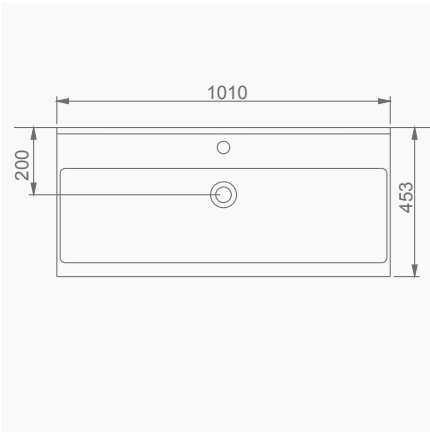

MOBİLYA KULLANIMINA VE DUVARA MONTAJA UYGUN. TEZGAH ÜZERİNE UYUMLU.
SUITABLE FOR USING WITH BATHROOM FURNITURES AND
WALL MOUNTING. CAN BE USED AS COUNTERTOP.