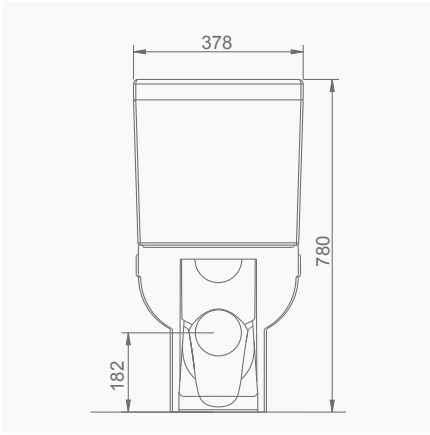

TERRA ASMA KLOZET /TERRA WALL-HUNG WC PAN

- A011101 KLOZET / WC PAN
- A010011 YAVAŞ KAPANIR İNCE KAPAK / SLOW CLOSE SLIM SEAT & COVER
- A011102 WC PAN / WITHOUT BIDET FUNCTION