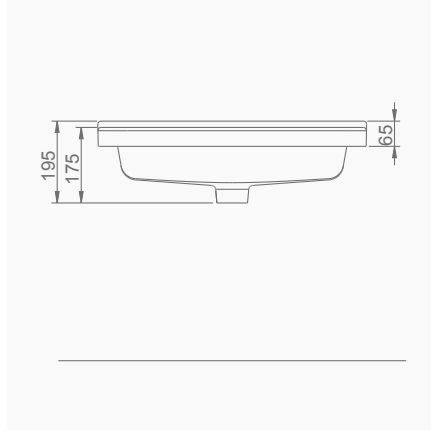

4.5/2.5Lt.

SU TÜKETİMİ

WATER CONSUMPTION

YAVAŞ KAPANIR KAPAK
SLOW CLOSE COVER

OCEAN PLUS YALIN PURE

OCEAN PLUS

A033001
OCEAN PLUS LAVABO (65cm)
OCEAN PLUS WASHBASIN (65cm)

MOBİLYA KULLANIMINA VE DUVARA MONTAJA UYGUN.
SUITABLE FOR USING WITH BATHROOM FURNITURES AND WALL MOUNTING.