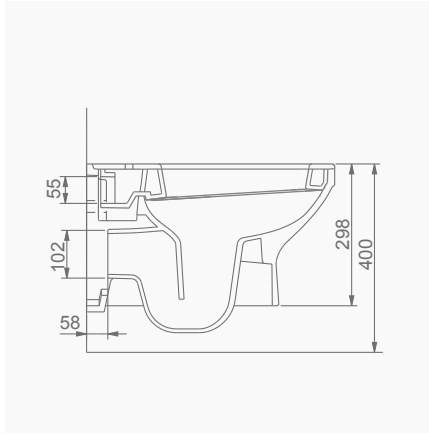

SILVA ASMA BİDE

SILVA WALL-HUNG BIDET

A043101
SILVA KARE ETAJERLİ TEZGAH LAVABO (65cm)
SILVA WASHBASIN WITH EDGED SHELF (65cm)

MOBİLYA KULLANIMINA VE DUVARA MONTAJA UYGUN. TEZGAH ÜZERİNE UYUMLU.
SUITABLE FOR USING WITH BATHROOM FURNITURES AND
WALL MOUNTING. CAN BE USED AS COUNTERTOP.