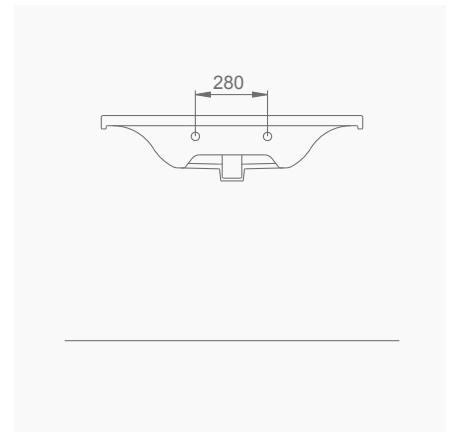

MOBİLYA KULLANIMINA VE DUVARA MONTAJA UYGUN. TEZGAH ÜZERİNE UYUMLU.
SUITABLE FOR USING WITH BATHROOM FURNITURES AND
WALL MOUNTING. CAN BE USED AS COUNTERTOP.