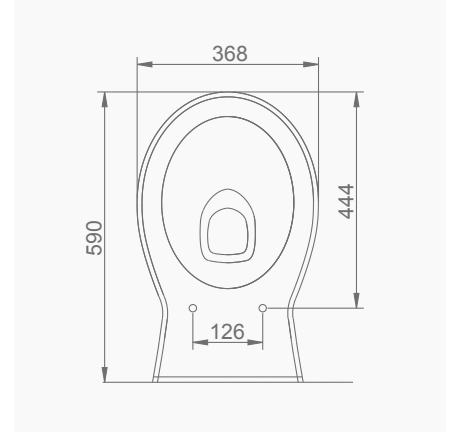

VOLCANO

VOLCANO RIM-OUT ASMA KLOZET / VOLCANO RIM-OUT WALL-HUNG WC PAN
A021111 KLOZET / WC PAN
A020011 YAVAŞ KAPANIR İNCE KAPAK / SLOW CLOSE SLIM SEAT & COVER
A021112 WC PAN / WITHOUT BIDET FUNCTION

VOLCANO YERDEN TEK PARÇA KLOZET / VOLCANO SINGLE BTW WC PAN
A021030 KLOZET / WC PAN
A020011 YAVAŞ KAPANIR İNCE KAPAK / SLOW CLOSE SLIM SEAT & COVER
A021031 WC PAN / WITHOUT BIDET FUNCTION