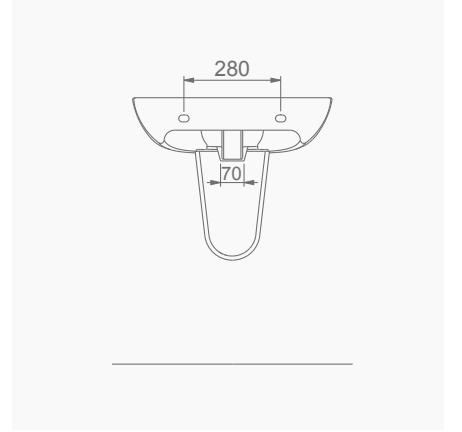

SILVA

VOLCANO YARATICI CREATIVE

VOLCANO

A023001 VOLCANO LAVABO (58cm) / VOLCANO WASHBASIN (58cm)
A014101 TERRA-VOLCANO ORTAK YARIM AYAK / TERRA-VOLCANO COMMON SEMI PEDESTAL

DUVARA MONTAJA UYGUN KOLON VE YARIM AYAK İLE UYUMLU.
SUITABLE FOR WALL MOUNTING AND USING WITH SEMI PEDESTAL AND FULL PEDESTAL.