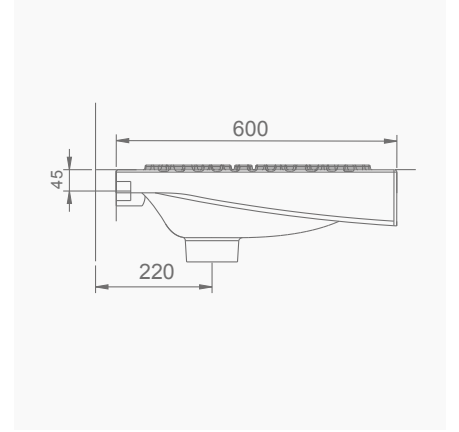

A002145
28x45CM LAVABO (Batarya Delikli)
28x45 cm WASHBASIN (With Tap Hole)

DUVARA MONTAJA UYGUN.
SUITABLE FOR WALL MOUNTING.

TEK PARÇA ÜRÜNLER STAND-ALONE PRODUCTS

A096001
GÜNEŞ TİPİ HELA TAŞI ARKADAN YIKAMA GİRİŞLİ
REAR FLUSH INLET SUN SQUATTING PAN