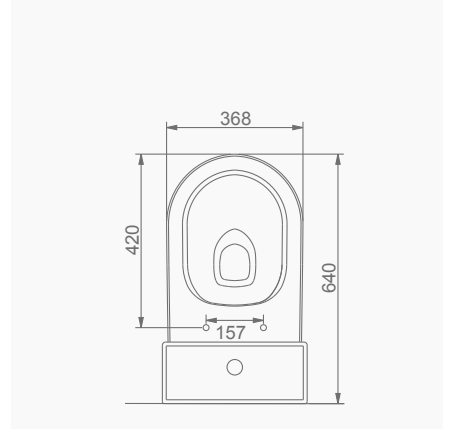

OCEAN PLUS

MOBİLYA KULLANIMINA VE DUVARA MONTAJA UYGUN.
SUITABLE FOR USING WITH BATHROOM FURNITURES AND WALL MOUNTING.

OCEAN PLUS DUVARA TAM DAYALI KLOZET/OCEAN PLUS BTW CLOSE-COUPLED WC
A031001 KLOZET / WC PAN
A035801 REZERVUAR / CISTERN
AG35501 OCEAN PLUS İÇ TAKIM / OCEAN PLUS FLUSH MECHANISM INSIDE
A030011 YAVAŞ KAPANIR İNCE KAPAK / SLOW CLOSE SLIM SEAT & COVER

A031011 KLOZET SİYAH/ WC PAN BLACK
A030021 YAVAŞ KAPANIR İNCE KAPAK SİYAH / SLOW CLOSE SLIM SEAT BLACK & COVER
A035811 REZERVUAR SİYAH / CISTERN BLACK

A031002 WC PAN / WITHOUT BIDET FUNCTION