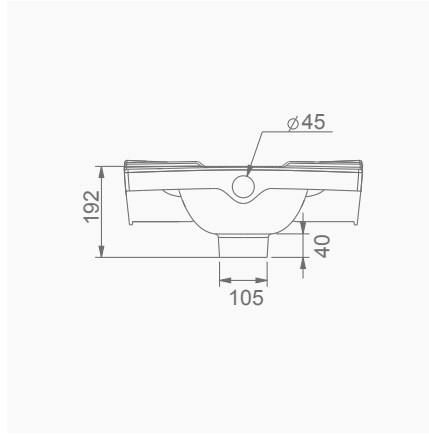

TEK PARÇA ÜRÜNLER STAND-ALONE PRODUCTS