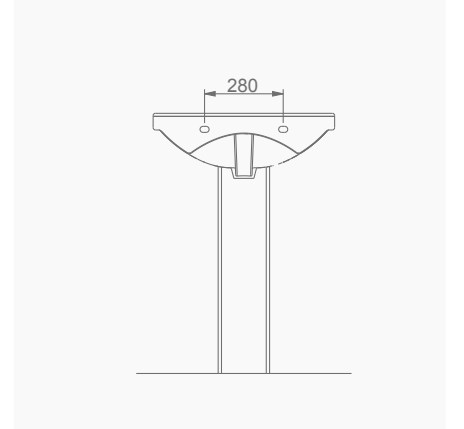

DUVARA MONTAJA UYGUN KOLON VE YARIM AYAK İLE UYUMLU.
SUITABLE FOR WALL MOUNTING AND USING WITH SEMI PEDESTAL AND FULL PEDESTAL.

A012001 TERRA LAVABO (60cm) / TERRA WASHBASIN (60cm)
A014001 TERRA-VOLCANO ORTAK TAM AYAK /
TERRA-VOLCANO COMMON FULL PEDESTAL