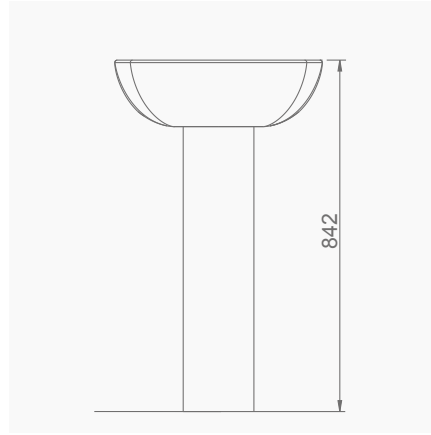

DUVARA MONTAJA UYGUN KOLON VE YARIM AYAK İLE UYUMLU.
SUITABLE FOR WALL MOUNTING AND USING WITH
SEMI PEDESTAL AND FULL PEDESTAL.