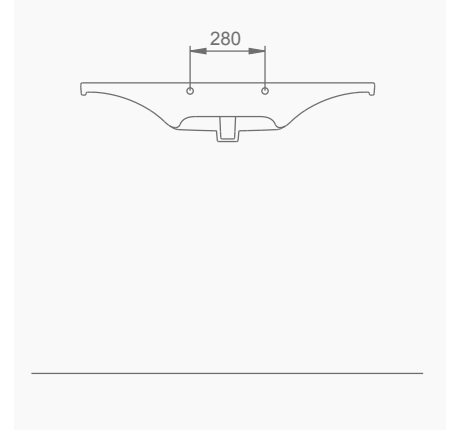

MOBİLYA KULLANIMINA VE DUVARA MONTAJA UYGUN. TEZGAH ÜZERİNE UYUMLU.
SUITABLE FOR USING WITH BATHROOM FURNITURES AND
WALL MOUNTING. CAN BE USED AS COUNTERTOP.