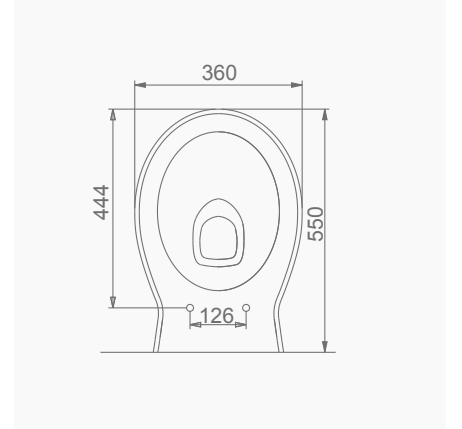

VOLCANO

SU TÜKETİMİ
WATER CONSUMPTION

YAVAŞ KAPANIR KAPAK
SLOW CLOSE COVER

VOLCANO DUVARA TAM DAYALI KLOZET /VOLCANO BTW CLOSE-COUPLED WC

A021001 KLOZET / WC PAN

A025801 REZERVUAR / CISTERN

AG25501 VOLCANO İÇ TAKIM / VOLCANO FLUSH MECHANISM INSIDE

A020011 YAVAŞ KAPANIR İNCE KAPAK / SLOW CLOSE SLIM SEAT & COVER

A021002 WC PAN / WITHOUT BIDET FUNCTION

YAVAŞ KAPANIR KAPAK
SLOW CLOSE COVER

VOLCANO ASMA KLOZET /VOLCANO WALL-HUNG WC PAN

A021101 KLOZET / WC PAN

A020011 YAVAŞ KAPANIR İNCE KAPAK / SLOW CLOSE SLIM SEAT & COVER

A021102 WC PAN / WITHOUT BIDET FUNCTION