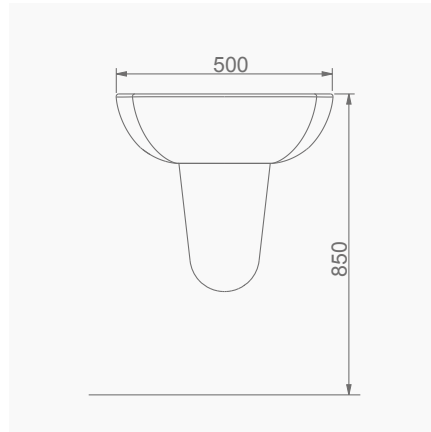

DUVARA MONTAJA UYGUN KOLON VE YARIM AYAK İLE UYUMLU.
SUITABLE FOR WALL MOUNTING AND USING WITH
SEMI PEDESTAL AND FULL PEDESTAL.