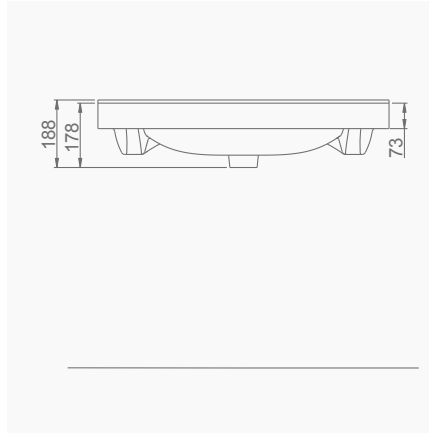

MOBİLYA KULLANIMINA VE DUVARA MONTAJA UYGUN. TEZGAH ÜZERİNE UYUMLU.
SUITABLE FOR USING WITH BATHROOM FURNITURES AND
WALL MOUNTING. CAN BE USED AS COUNTERTOP.