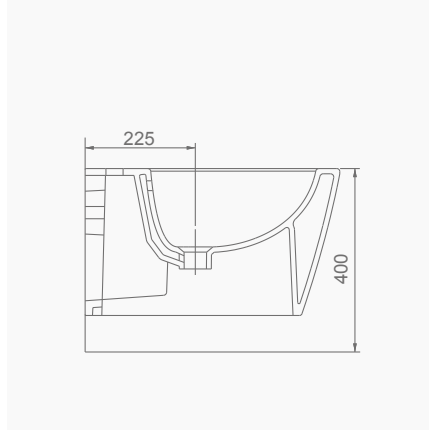

A040001 YAVAŞ KAPANIR İNCE KAPAK / SLOW CLOSE SLIM SEAT & COVER

A061041 WC PAN / WITHOUT BIDET FUNCTION

LUNA

LUNA ASMA BİDE
LUNA WALL-HUNG BIDET

A063011
LUNA YARIM TEZGAH LAVABO (65cm)
LUNA SEMI-RECESSED WASHBASIN (65cm)