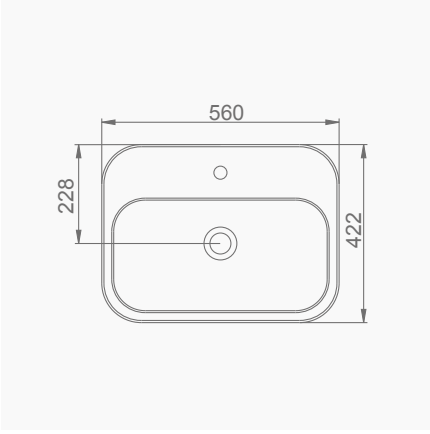

MOBİLYA KULLANIMINA UYGUN. TEZGAH ÜZERİNE UYUMLU.

SUITABLE FOR USING WITH BATHROOM FURNITURES. CAN BE USED AS COUNTERTOP.