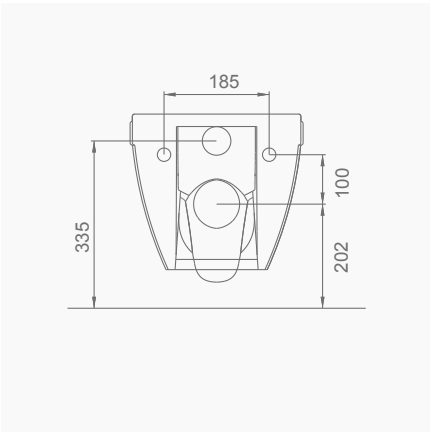

TERRA

TERRA DUVARA TAM DAYALI KLOZET /TERRA BTW CLOSE-COUPLED WC

- A011001 KLOZET / WC PAN
- A015801 REZERVUAR / CISTERN
- AG15501 TERRA İÇ TAKIM / TERRA FLUSH MECHANISM INSIDE
- A010011 YAVAŞ KAPANIR İNCE KAPAK / SLOW CLOSE SLIM SEAT & COVER
- A011002 WC PAN / WITHOUT BIDET FUNCTION

TERRA ASMA KLOZET /TERRA WALL-HUNG WC PAN

- A011101 KLOZET / WC PAN
- A010011 YAVAŞ KAPANIR İNCE KAPAK / SLOW CLOSE SLIM SEAT & COVER
- A011102 WC PAN / WITHOUT BIDET FUNCTION