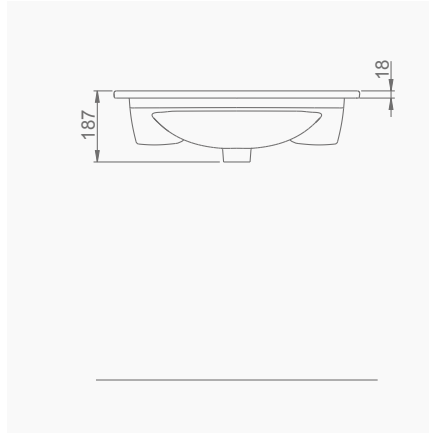

MOBİLYA KULLANIMINA VE DUVARA MONTAJA UYGUN. TEZGAH ÜZERİNE UYUMLU.
SUITABLE FOR USING WITH BATHROOM FURNITURES AND
WALL MOUNTING. CAN BE USED AS COUNTERTOP.