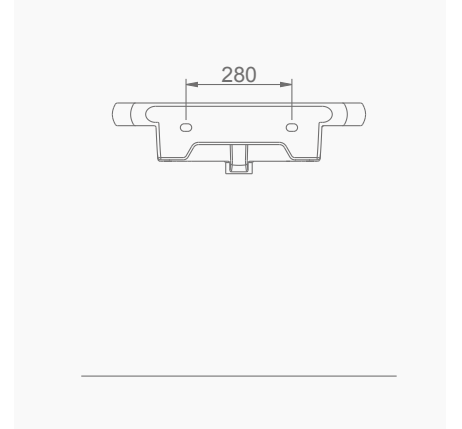

BEDENSEL ENGELLİ DISABLED

A051090 BEDENSEL ENGELLİ KLOZET / DISABLED CLOSE COUPLET WC
A052001 REZERVUAR (İç Takımsız) / CISTERN (Without Flush Mechanism)
AG50004 YAVAŞ KAPANIR KLOZET KAPAĞI / SEAT & COVER SLOW CLOSE
AG50002 KLOZET KAPAĞI / STANDART SEAT & COVER

A051091 WC PAN / WITHOUT BIDET FUNCTION

A052067
BEDENSEL ENGELLİ LAVABO
DISABLED WASHBASIN