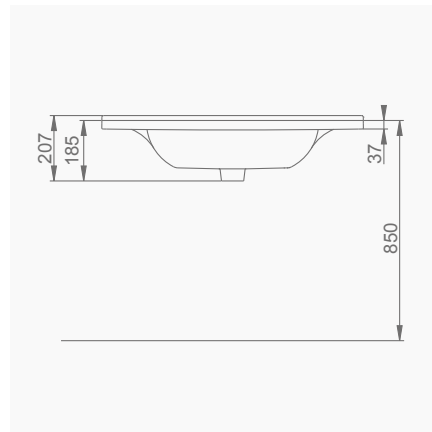

MOBİLYA KULLANIMINA VE DUVARA MONTAJA UYGUN. TEZGAH ÜZERİNE UYUMLU.
SUITABLE FOR USING WITH BATHROOM FURNITURES AND
WALL MOUNTING. CAN BE USED AS COUNTERTOP.