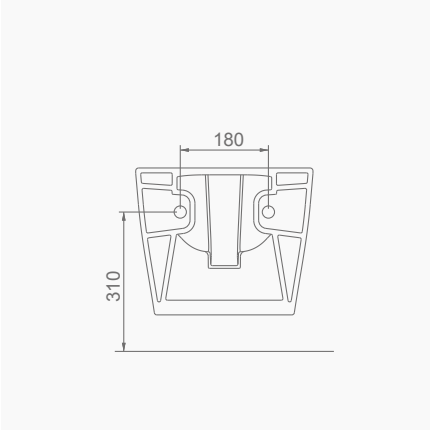

A063011
LUNA YARIM TEZGAH LAVABO (65cm)
LUNA SEMI-RECESSED WASHBASIN (65cm)