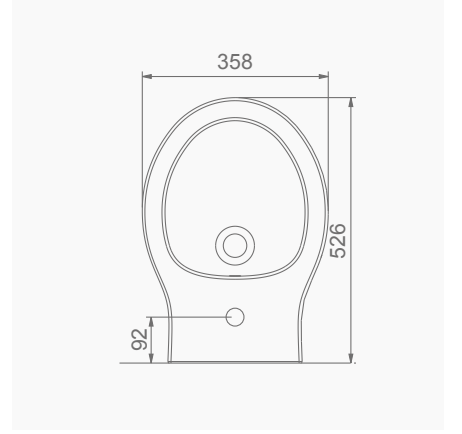

A020911
VOLCANO YAVAŞ KAPANIR İNCE KLOZET KAPAĞI (Bağımsız)
VOLCANO SLOW CLOSE SLIM SEAT&COVER (Spare Part)