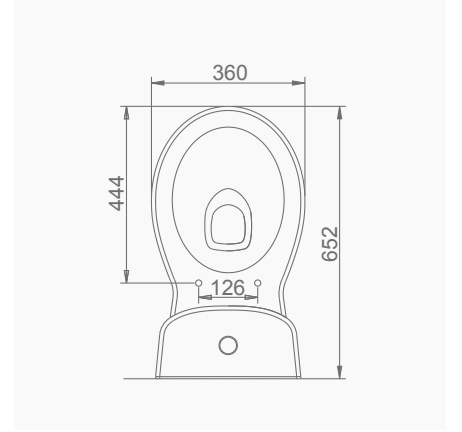

YAVAŞ KAPANIR KAPAK
SLOW CLOSE COVER

VOLCANO ASMA KLOZET /VOLCANO WALL-HUNG WC PAN

A021101 KLOZET / WC PAN

A020011 YAVAŞ KAPANIR İNCE KAPAK / SLOW CLOSE SLIM SEAT & COVER

A021102 WC PAN / WITHOUT BIDET FUNCTION