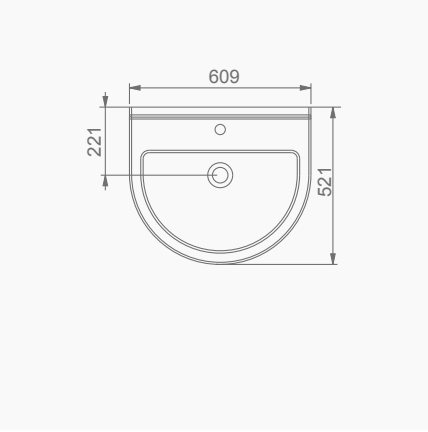

DUVARA MONTAJA UYGUN KOLON VE YARIM AYAK İLE UYUMLU.
SUITABLE FOR WALL MOUNTING AND USING WITH SEMI PEDESTAL AND FULL PEDESTAL.

A012001 TERRA LAVABO (60cm) / TERRA WASHBASIN (60cm)
A014001 TERRA-VOLCANO ORTAK TAM AYAK /
TERRA-VOLCANO COMMON FULL PEDESTAL