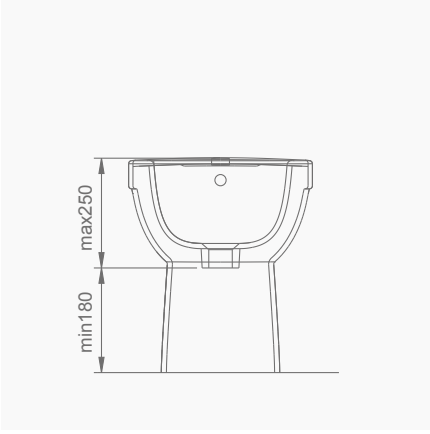

A010911
TERRA YAVAŞ KAPANIR İNCE KLOZET KAPAĞI (Bağımsız)
TERRA SLOW CLOSE SLIM SEAT & COVER (Spare Part)