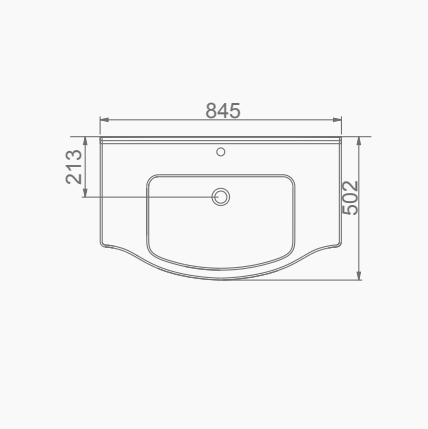

MOBİLYA KULLANIMINA VE DUVARA MONTAJA UYGUN.
SUITABLE FOR USING WITH BATHROOM FURNITURES AND WALL MOUNTING.