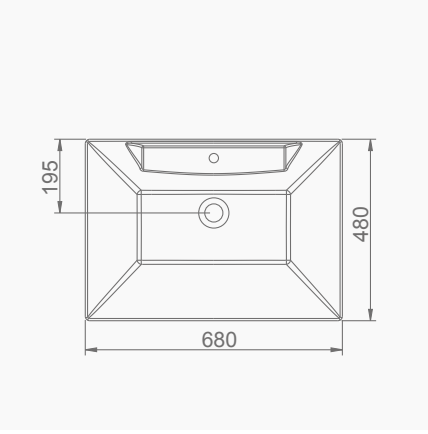

MOBİLYA KULLANIMINA UYGUN. TEZGAH ÜZERİNE UYUMLU.
SUITABLE FOR USING WITH BATHROOM FURNITURES.
CAN BE USED AS COUNTERTOP.