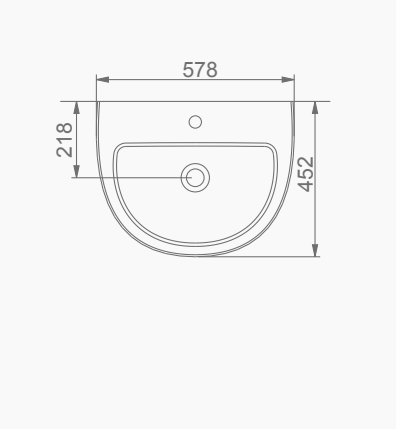

A023001 VOLCANO LAVABO (58cm) / VOLCANO WASHBASIN (60cm)
A014001 TERRA-VOLCANO ORTAK TAM AYAK / TERRA-VOLCANO COMMON FULL PEDESTAL

DUVARA MONTAJA UYGUN KOLON VE YARIM AYAK İLE UYUMLU.
SUITABLE FOR WALL MOUNTING AND USING WITH SEMI PEDESTAL AND FULL PEDESTAL.