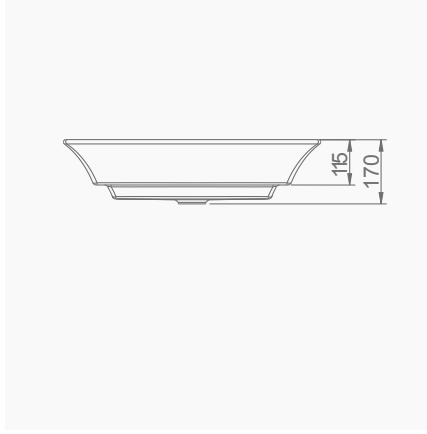

MOBİLYA KULLANIMINA UYGUN. TEZGAH ÜZERİNE UYUMLU.
SUITABLE FOR USING WITH BATHROOM FURNITURES.
CAN BE USED AS COUNTERTOP.