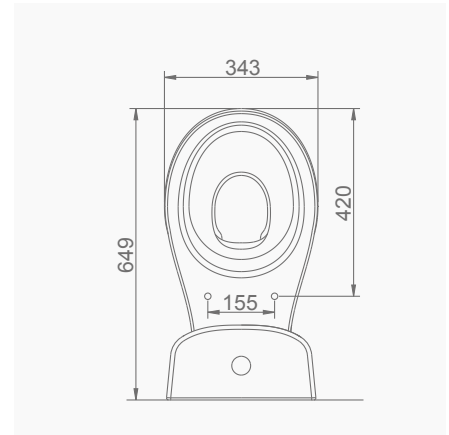

1. **A052 NATURA ARKADAN ÇIKIŞLI KLOZET / NATURA P-TRAP CLOSE-COUPLED WC**
   A051002 KLOZET / WC PAN
   A052001 REZERVUAR / CISTERN
   AG55501 NATURA İÇ TAKIM / NATURA FLUSH MECHANISM INSIDE
   AG50004 NATURA YAVAŞ KAPANIR KLOZET KAPAĞI / NATURA SEAT & COVER SLOW CLOSE
   AG50002 NATURA KLOZET KAPAĞI / NATURA STANDART SEAT & COVER
   A051012 WC PAN / WITHOUT BIDET FUNCTION