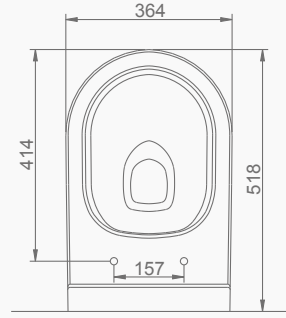

A037001 OCEAN PLUS YERDEN BİDE OCEAN PLUS BTW BIDET