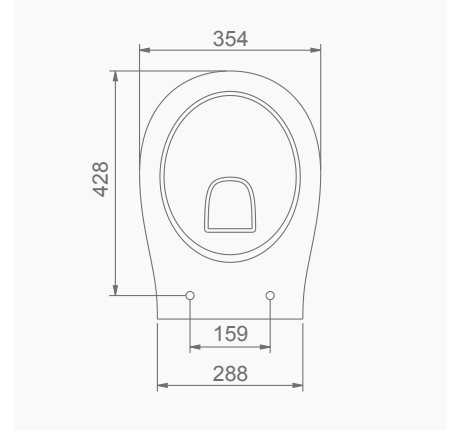

YAVAŞ KAPANIR KAPAK
SLOW CLOSE COVER