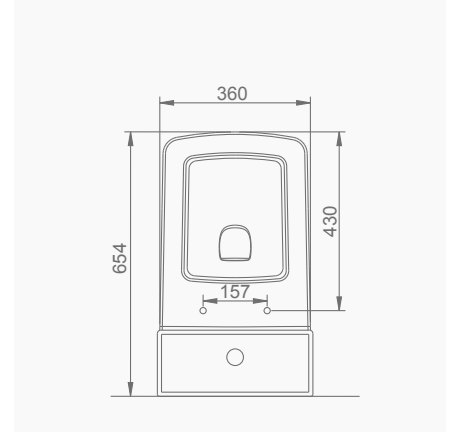

SILVA DUVARA TAM DAYALI KLOZET /BTW CLOSE-COUPLED WC

- A041001 KLOZET / WC PAN
- A015801 REZERVUAR / CISTERN
- AG15501 SILVA İÇ TAKIM / SILVA FLUSH MECHANISM INSIDE
- A040001 YAVAŞ KAPANIR İNCE KAPAK /SLOW CLOSE SLIM SEAT & COVER
- A041002 WC PAN / WITHOUT BIDET FUNCTION