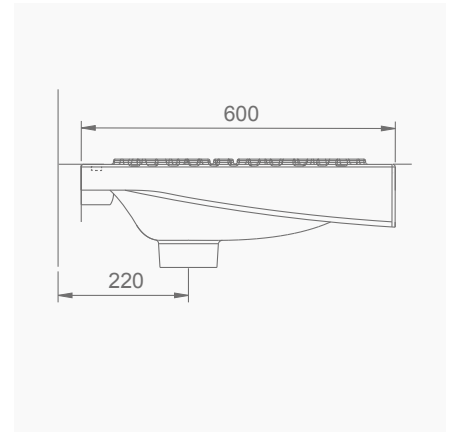

TEK PARÇA ÜRÜNLER STAND-ALONE PRODUCTS