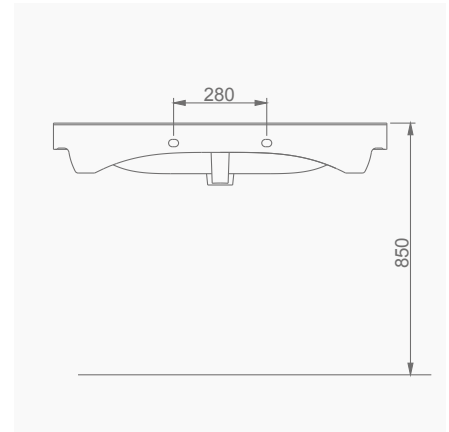

MOBİLYA KULLANIMINA VE DUVARA MONTAJA UYGUN. TEZGAH ÜZERİNE UYUMLU.
SUITABLE FOR USING WITH BATHROOM FURNITURES AND
WALL MOUNTING. CAN BE USED AS COUNTERTOP.