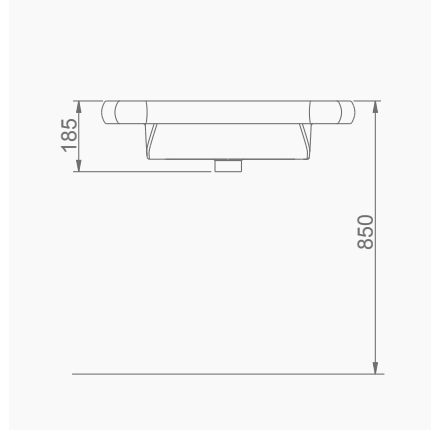

BEDENSEL ENGELLİ DISABLED

A051090 BEDENSEL ENGELLİ KLOZET / DISABLED CLOSE COUPLET WC
A052001 REZERVUAR (İç Takımsız) / CISTERN (Without Flush Mechanism)
AG50004 YAVAŞ KAPANIR KLOZET KAPAĞI / SEAT & COVER SLOW CLOSE
AG50002 KLOZET KAPAĞI / STANDART SEAT & COVER

A051091 WC PAN / WITHOUT BIDET FUNCTION

A052067
BEDENSEL ENGELLİ LAVABO
DISABLED WASHBASIN