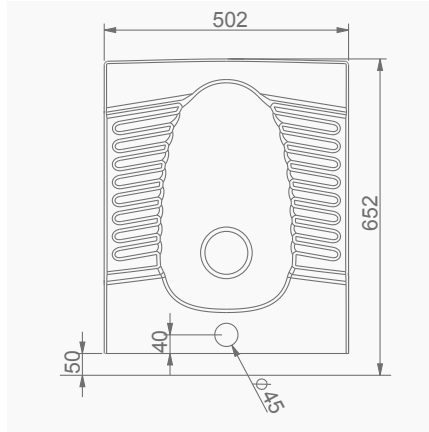

A058001
PİSUVAR ARA BÖLME
SEPERATOR