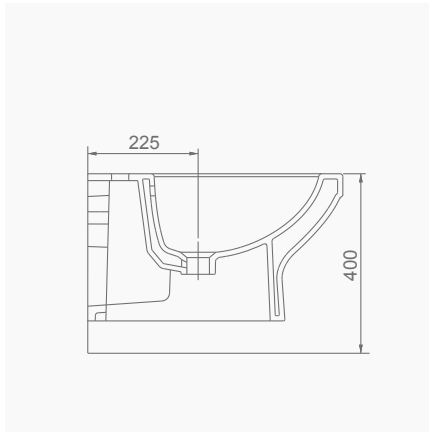

SILVA ASMA BİDE

SILVA WALL-HUNG BIDET

A043101
SILVA KARE ETAJERLİ TEZGAH LAVABO (65cm)
SILVA WASHBASIN WITH EDGED SHELF (65cm)

MOBİLYA KULLANIMINA VE DUVARA MONTAJA UYGUN. TEZGAH ÜZERİNE UYUMLU.
SUITABLE FOR USING WITH BATHROOM FURNITURES AND
WALL MOUNTING. CAN BE USED AS COUNTERTOP.