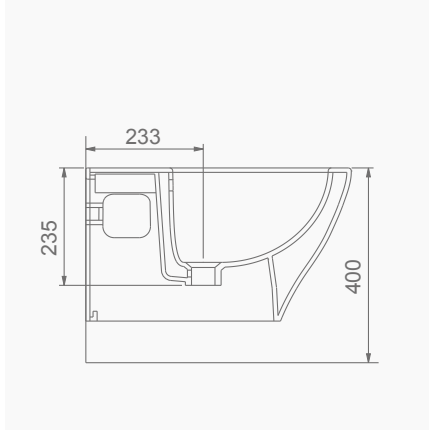

A020911
VOLCANO YAVAŞ KAPANIR İNCE KLOZET KAPAĞI (Bağımsız)
VOLCANO SLOW CLOSE SLIM SEAT&COVER (Spare Part)