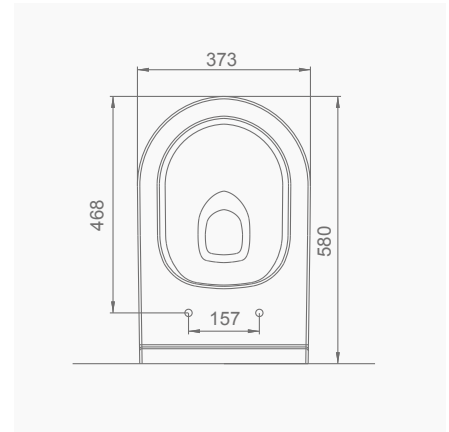

TERRA

TERRA DUVARA TAM DAYALI KLOZET /TERRA BTW CLOSE-COUPLED WC

- A011001 KLOZET / WC PAN
- A015801 REZERVUAR / CISTERN
- AG15501 TERRA İÇ TAKIM / TERRA FLUSH MECHANISM INSIDE
- A010011 YAVAŞ KAPANIR İNCE KAPAK / SLOW CLOSE SLIM SEAT & COVER
- A011002 WC PAN / WITHOUT BIDET FUNCTION

TERRA ASMA KLOZET /TERRA WALL-HUNG WC PAN

- A011101 KLOZET / WC PAN
- A010011 YAVAŞ KAPANIR İNCE KAPAK / SLOW CLOSE SLIM SEAT & COVER
- A011102 WC PAN / WITHOUT BIDET FUNCTION