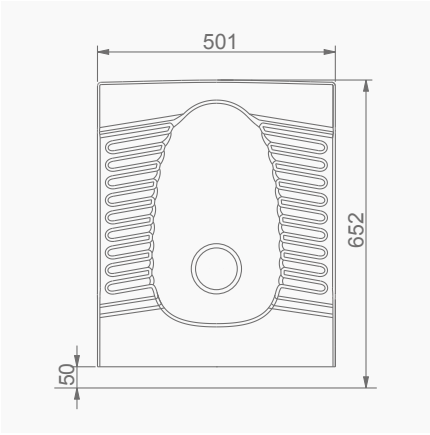

TEK PARÇA ÜRÜNLER STAND-ALONE PRODUCTS