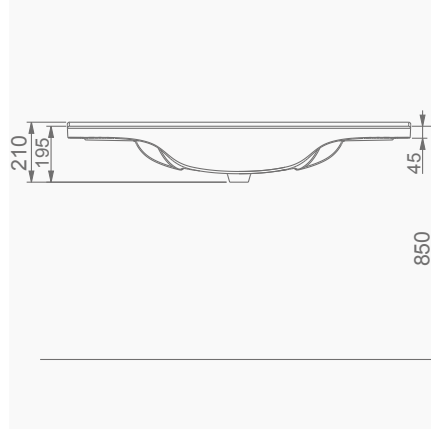

VOLCANO

A024020
VOLCANO LAVABO FFC (105cm)
VOLCANO WASHBASIN WITH SHELF (105 cm)

MOBİLYA KULLANIMINA VE DUVARA MONTAJA UYGUN.
SUITABLE FOR USING WITH BATHROOM FURNITURES AND WALL MOUNTING.

A024040
VOLCANO LAVABO FFC (120cm)
VOLCANO WASHBASIN WITH SHELF (120 cm)