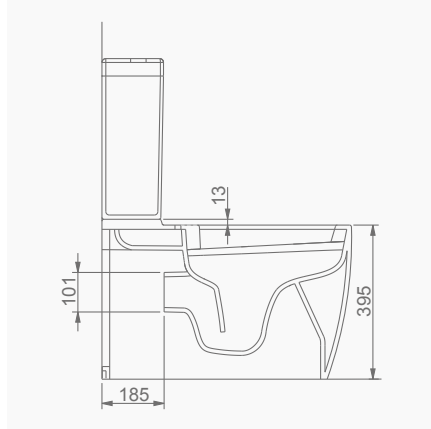

OCEAN PLUS

MOBİLYA KULLANIMINA VE DUVARA MONTAJA UYGUN.
SUITABLE FOR USING WITH BATHROOM FURNITURES AND WALL MOUNTING.

OCEAN PLUS DUVARA TAM DAYALI KLOZET/OCEAN PLUS BTW CLOSE-COUPLED WC
A031001 KLOZET / WC PAN
A035801 REZERVUAR / CISTERN
AG35501 OCEAN PLUS İÇ TAKIM / OCEAN PLUS FLUSH MECHANISM INSIDE
A030011 YAVAŞ KAPANIR İNCE KAPAK / SLOW CLOSE SLIM SEAT & COVER

A031011 KLOZET SİYAH/ WC PAN BLACK
A030021 YAVAŞ KAPANIR İNCE KAPAK SİYAH / SLOW CLOSE SLIM SEAT BLACK & COVER
A035811 REZERVUAR SİYAH / CISTERN BLACK

A031002 WC PAN / WITHOUT BIDET FUNCTION