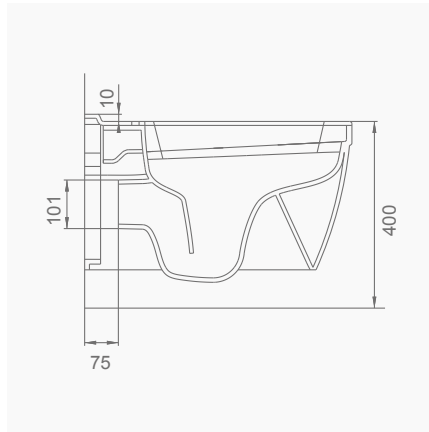

TERRA

TERRA DUVARA TAM DAYALI KLOZET /TERRA BTW CLOSE-COUPLED WC

- A011001 KLOZET / WC PAN
- A015801 REZERVUAR / CISTERN
- AG15501 TERRA İÇ TAKIM / TERRA FLUSH MECHANISM INSIDE
- A010011 YAVAŞ KAPANIR İNCE KAPAK / SLOW CLOSE SLIM SEAT & COVER
- A011002 WC PAN / WITHOUT BIDET FUNCTION

TERRA ASMA KLOZET /TERRA WALL-HUNG WC PAN

- A011101 KLOZET / WC PAN
- A010011 YAVAŞ KAPANIR İNCE KAPAK / SLOW CLOSE SLIM SEAT & COVER
- A011102 WC PAN / WITHOUT BIDET FUNCTION