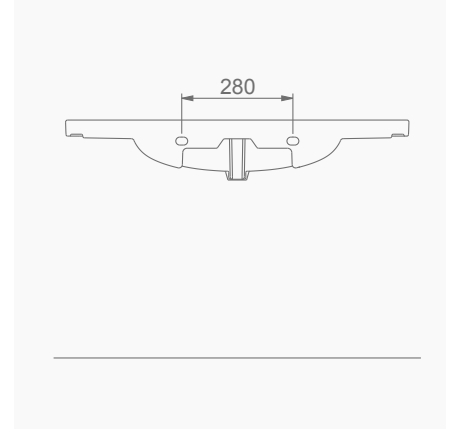

VOLCANO

A024020
VOLCANO LAVABO FFC (105cm)
VOLCANO WASHBASIN WITH SHELF (105 cm)

MOBİLYA KULLANIMINA VE DUVARA MONTAJA UYGUN.
SUITABLE FOR USING WITH BATHROOM FURNITURES AND WALL MOUNTING.

A024040
VOLCANO LAVABO FFC (120cm)
VOLCANO WASHBASIN WITH SHELF (120 cm)