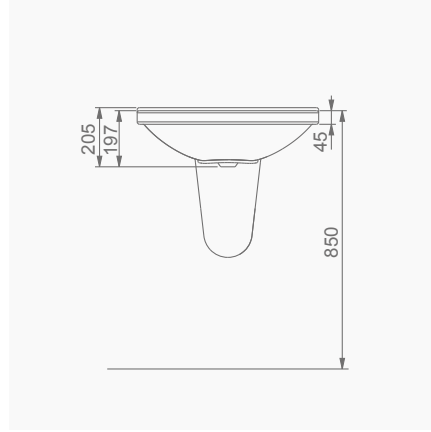

DUVARA MONTAJA UYGUN KOLON VE YARIM AYAK İLE UYUMLU.
SUITABLE FOR WALL MOUNTING AND USING WITH SEMI PEDESTAL AND FULL PEDESTAL.

A012001 TERRA LAVABO (60cm) / TERRA WASHBASIN (60cm)
A014001 TERRA-VOLCANO ORTAK TAM AYAK /
TERRA-VOLCANO COMMON FULL PEDESTAL