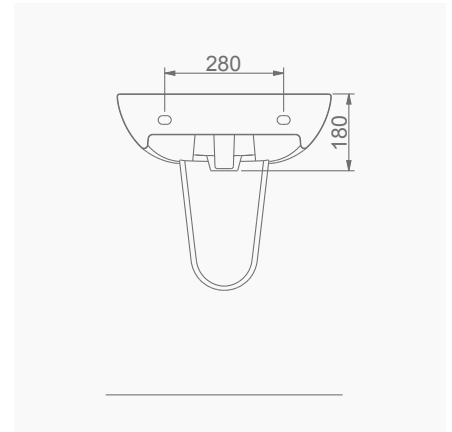

DUVARA MONTAJA UYGUN KOLON VE YARIM AYAK İLE UYUMLU.
SUITABLE FOR WALL MOUNTING AND USING WITH
SEMI PEDESTAL AND FULL PEDESTAL.