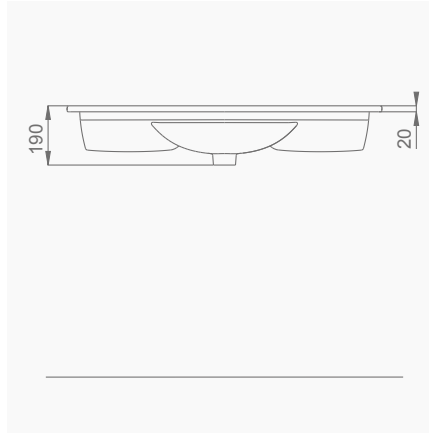

A063202
LUNA FLAT LAVABO (80cm)
LUNA WASHBASIN WITH FLAT SHELF (80cm)

MOBİLYA KULLANIMINA VE DUVARA MONTAJA UYGUN. TEZGAH ÜZERİNE UYUMLU.
SUITABLE FOR USING WITH BATHROOM FURNITURES AND WALL MOUNTING.
CAN BE USED AS COUNTERTOP.

LUNA

A063203
LUNA FLAT LAVABO (100cm)
LUNA WASHBASIN WITH FLAT SHELF (100cm)

MOBİLYA KULLANIMINA VE DUVARA MONTAJA UYGUN. TEZGAH ÜZERİNE UYUMLU.
SUITABLE FOR USING WITH BATHROOM FURNITURES AND
WALL MOUNTING. CAN BE USED AS COUNTERTOP.