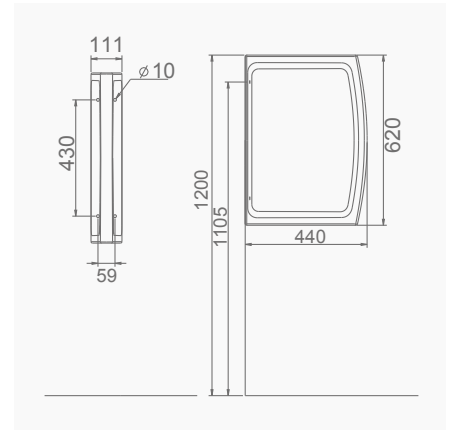

TEK PARÇA ÜRÜNLER STAND-ALONE PRODUCTS