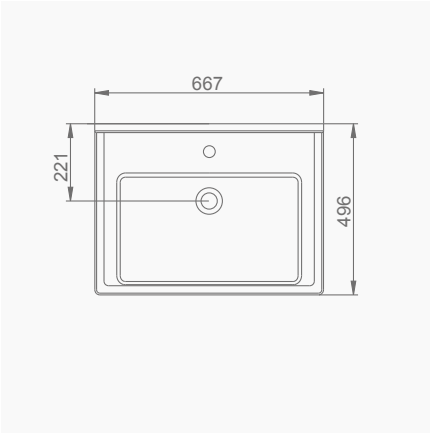

SILVA ASMA BİDE

SILVA WALL-HUNG BIDET

A043101
SILVA KARE ETAJERLİ TEZGAH LAVABO (65cm)
SILVA WASHBASIN WITH EDGED SHELF (65cm)

MOBİLYA KULLANIMINA VE DUVARA MONTAJA UYGUN. TEZGAH ÜZERİNE UYUMLU.
SUITABLE FOR USING WITH BATHROOM FURNITURES AND
WALL MOUNTING. CAN BE USED AS COUNTERTOP.