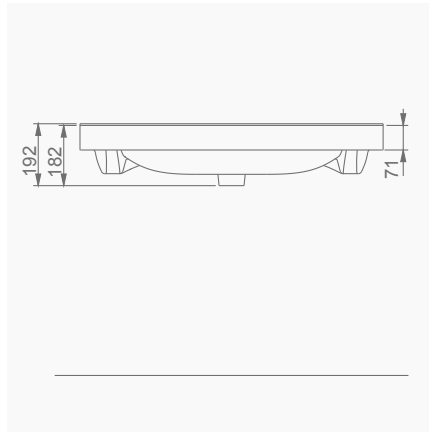

MOBİLYA KULLANIMINA VE DUVARA MONTAJA UYGUN. TEZGAH ÜZERİNE UYUMLU.
SUITABLE FOR USING WITH BATHROOM FURNITURES AND
WALL MOUNTING. CAN BE USED AS COUNTERTOP.