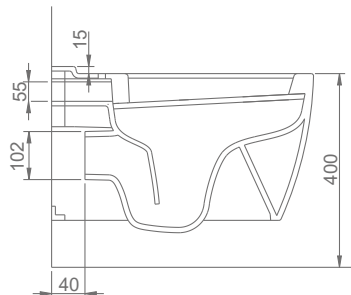

A031115 KIRMIZI KLOZET / WC PAN RED

A030041 YAVAŞ KAPANIR İNCE KAPAK KIRMIZI
SLOW CLOSE SLIM SEAT & COVER RED

A031114 WC PAN RED /
WITHOUT BIDET FUNCTION

A031116 KAHVE KLOZET / WC PAN BROWN

A030051 YAVAŞ KAPANIR İNCE KAPAK KAHVE
SLOW CLOSE SLIM SEAT & COVER BROWN

A031117 WC PAN BROWN /
WITHOUT BIDET FUNCTION