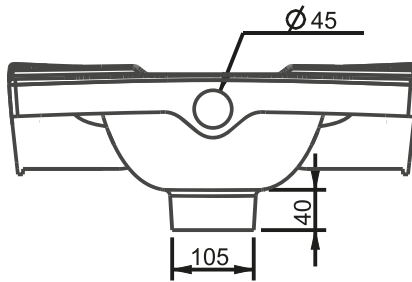

TEK PARÇA ÜRÜNLER

STAND-ALONE PRODUCTS

A056001
HELA TAŞI ARKADAN YIKAMA GİRİŞLİ
REAR FLUSH INLET SQUATTING PAN