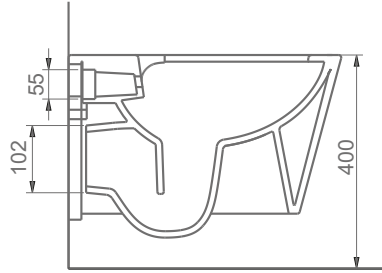

1. **A127020**
   STELLA ASMA BİDE
   STELLA WALL-HUNG BIDET