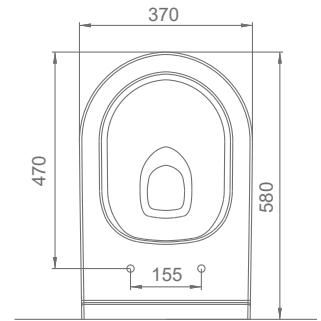

TERRA

TERRA DUVARA TAM DAYALI KLOZET /
TERRA BTW CLOSE-COUPLED WC

A011001 KLOZET / WC PAN
A011161 KLOZET MAT ANTRASİT
WC PAN ANTHRACITE MATT

A015801 REZERVUAR / CISTERN
A015861 REZERVUAR MAT ANTRASİT /
CISTERN ANTHRACITE MATT

AG15501 TERRA İÇ TAKIM /
TERRA FLUSHING MECHANISM

A010011 YAVAŞ KAPANIR İNCE KAPAK /
SLOW CLOSE SLIM SEAT & COVER

A010021 YAVAŞ KAPANIR İNCE KAPAK ANTRASİT /
SLOW CLOSE SLIM SEAT & COVER ANTHRACITE

A011002 WC PAN / WITHOUT BIDET FUNCTION

A011162 WC PAN MATT ANTHRACITE /
WITHOUT BIDET FUNCTION

TERRA ASMA KLOZET /TERRA WALL-HUNG WC PAN

A011101 KLOZET / WC PAN

A010011 YAVAŞ KAPANIR İNCE KAPAK / SLOW CLOSE SLIM SEAT & COVER

A011102 WC PAN / WITHOUT BIDET FUNCTION