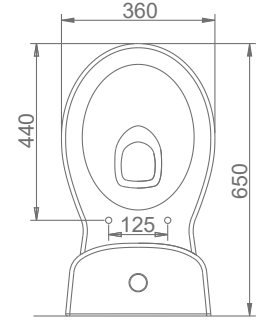

SU TASARRUFU
WATER SAVING

4.5L
SU TÜKETİMİ
WATER CONSUMPTION

KOLAY TAK-ÇIKAR
EASY RELEASE

YAVAŞ KAPANIR KAPAK
SLOW CLOSE COVER

VOLCANO ASMA KLOZET /VOLCANO WALL-HUNG WC PAN

A021101 KLOZET / WC PAN

A020011 YAVAŞ KAPANIR İNCE KAPAK / SLOW CLOSE SLIM SEAT & COVER

A021102 WC PAN / WITHOUT BIDET FUNCTION