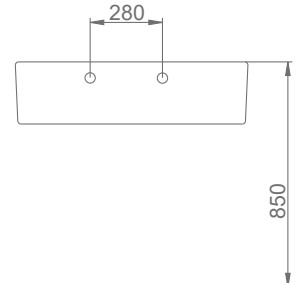

TEZGAH ÜSTÜ KULLANIMA VE DUVARA MONTAJA UYGUN.
CAN BE USED AS COUNTERTOP AND WITH WALL MOUNTING.