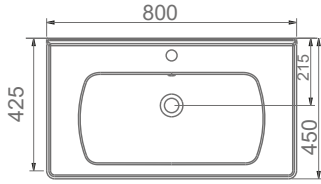

SATURN

A143010
SATURN FLAT LAVABO (60cm)
SATURN WASHBASIN FLAT SHELF (60cm)

TEZGAH ÜSTÜ KULLANIMA VE DUVARA MONTAJA UYGUN.
CAN BE USED AS COUNTERTOP AND WITH WALL MOUNTING.

A143020
SATURN FLAT LAVABO (80cm)
SATURN WASHBASIN FLAT SHELF (80cm)