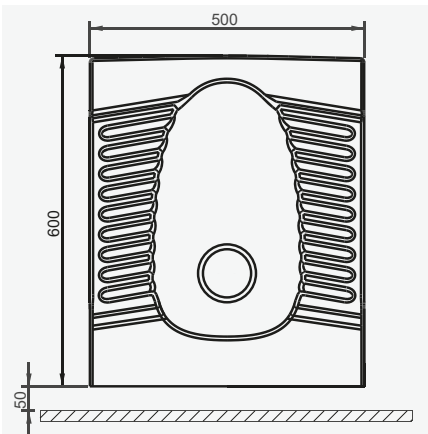

TEK PARÇA ÜRÜNLER

STAND-ALONE PRODUCTS

A056001
HELA TAŞI ARKADAN YIKAMA GİRİŞLİ
REAR FLUSH INLET SQUATTING PAN