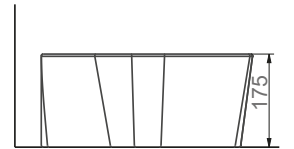

STELLA

TEZGAH ÜSTÜ KULLANIMA UYGUN.
CAN BE USED AS COUNTERTOP.