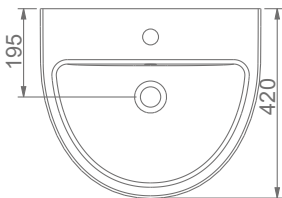

DUVARA MONTAJA UYGUN KOLON VE YARIM AYAK İLE UYUMLU.
SUITABLE FOR WALL MOUNTING AND USING WITH
SEMI PEDESTAL AND FULL PEDESTAL.