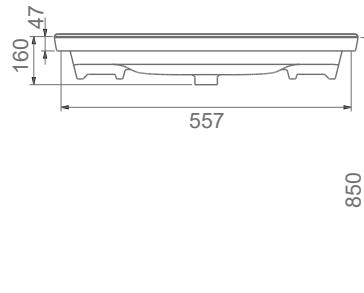

TEZGAH ÜSTÜ KULLANIMA VE DUVARA MONTAJA UYGUN.
CAN BE USED AS COUNTERTOP AND WITH WALL MOUNTING.