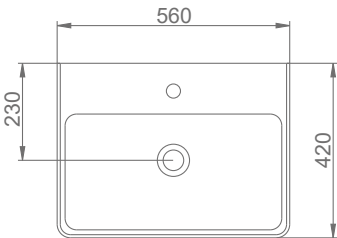

TEZGAH ÜSTÜ KULLANIMA VE DUVARA MONTAJA UYGUN.
CAN BE USED AS COUNTERTOP AND WITH WALL MOUNTING.