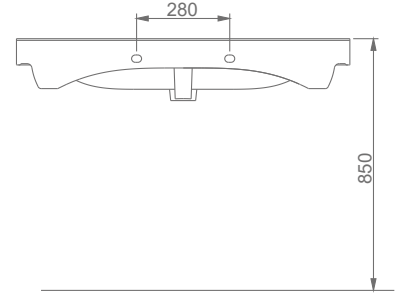

MOBİLYA KULLANIMINA VE DUVARA MONTAJA UYGUN. TEZGAH ÜZERİNE UYUMLU.
SUITABLE FOR USING WITH BATHROOM FURNITURES AND
WALL MOUNTING. CAN BE USED AS COUNTERTOP.

YAVAŞ KAPANIR KAPAK
SLOW CLOSE COVER

KOLAY TAK - ÇIKAR
EASY RELEASE