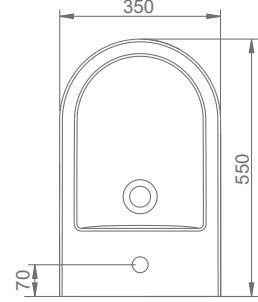

Montaj seti ile kullanılmalıdır.
Should be used with mounting kit.