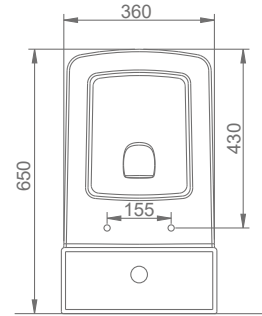

SILVA DUVARA TAM DAYALI KLOZET /BTW CLOSE-COUPLED WC

- A041001 KLOZET / WC PAN
- A015801 REZERVUAR / CISTERN
- AG15501 SILVA İÇ TAKIM / SILVA FLUSHING MECHANISM
- A040001 YAVAŞ KAPANIR İNCE KAPAK /SLOW CLOSE SLIM SEAT & COVER
- A041002 WC PAN / WITHOUT BIDET FUNCTION