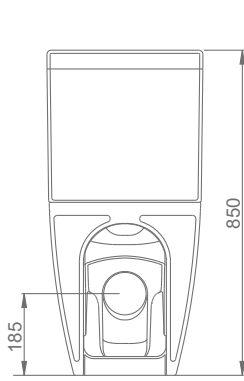

LUNA DUVARA TAM DAYALI KLOZET/LUNA BTW CLOSE-COUPLED WC

A061001 KLOZET / WC PAN

A035801 REZERVUAR/ CISTERN

AG35501 LUNA İÇ TAKIM / LUNA FLUSHING MECHANISM

A040001 YAVAŞ KAPANIR İNCE KAPAK / SLOW CLOSE SLIM SEAT & COVER

A061002 WC PAN / WITHOUT BIDET FUNCTION

LUNA ASMA KLOZET - LUNA WALL-HUNG WC PAN

A061040 KLOZET / WC PAN

A040001 YAVAŞ KAPANIR İNCE KAPAK / SLOW CLOSE SLIM SEAT & COVER

A061041 WC PAN / WITHOUT BIDET FUNCTION