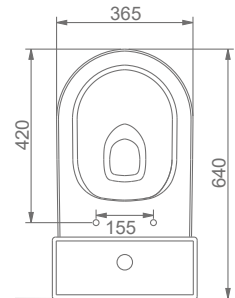

OCEAN PLUS

MOBİLYA KULLANIMINA VE DUVARA MONTAJA UYGUN.
SUITABLE FOR USING WITH BATHROOM FURNITURES AND WALL MOUNTING.

A031001 KLOZET / WC PAN
A035801 REZERVUAR / CISTERN
AG35501 OCEAN PLUS İÇ TAKIM /
OCEAN PLUS FLUSHING MECHANISM
A030011 OCEAN PLUS-STELLA YAVAŞ KAPANIR İNCE KAPAK /
OCEAN PLUS-STELLA SLOW CLOSE SLIM SEAT & COVER

A031011 KLOZET SİYAH/ WC PAN BLACK
A030021 YAVAŞ KAPANIR İNCE KAPAK SİYAH /
SLOW CLOSE SLIM SEAT BLACK & COVER
A035811 REZERVUAR SİYAH / CISTERN BLACK

A031002 WC PAN / WITHOUT BIDET FUNCTION
A031012 WC PAN BLACK / WITHOUT BIDET FUNCTION