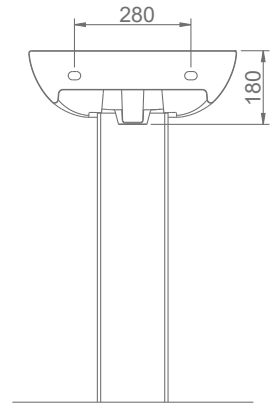

DUVARA MONTAJA UYGUN KOLON VE YARIM AYAK İLE UYUMLU.
SUITABLE FOR WALL MOUNTING AND USING WITH
SEMI PEDESTAL AND FULL PEDESTAL.