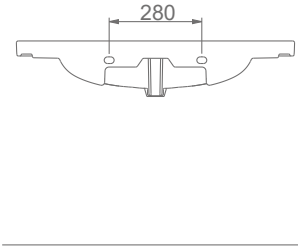

MOBİLYA KULLANIMINA VE DUVARA MONTAJA UYGUN.
SUITABLE FOR USING WITH BATHROOM FURNITURES AND WALL MOUNTING.