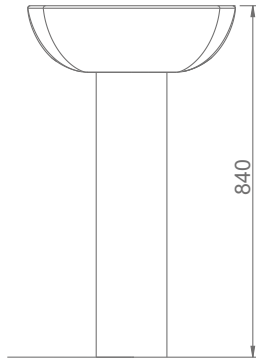

DUVARA MONTAJA UYGUN KOLON VE YARIM AYAK İLE UYUMLU.
SUITABLE FOR WALL MOUNTING AND USING WITH
SEMI PEDESTAL AND FULL PEDESTAL.