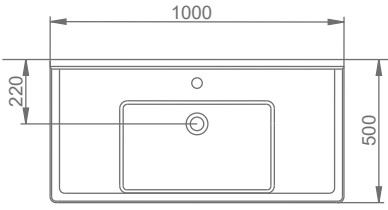

MOBİLYA KULLANIMINA VE DUVARA MONTAJA UYGUN. TEZGAH ÜZERİNE UYUMLU.
SUITABLE FOR USING WITH BATHROOM FURNITURES AND
WALL MOUNTING. CAN BE USED AS COUNTERTOP.