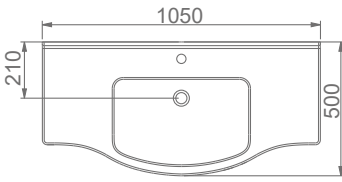

MOBİLYA KULLANIMINA VE DUVARA MONTAJA UYGUN.
SUITABLE FOR USING WITH BATHROOM FURNITURES AND WALL MOUNTING.