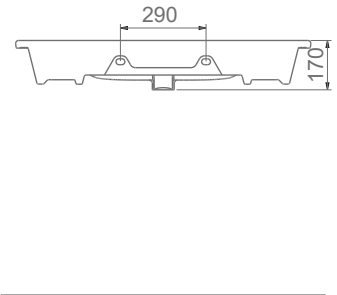

TEZGAH ÜSTÜ KULLANIMA VE DUVARA MONTAJA UYGUN.
CAN BE USED AS COUNTERTOP AND WITH WALL MOUNTING.

**SATURN FLAT LAVABOLAR TEMMUZ 2020'DE ÜRETİLECEKTİR.
SATURN WASHBASINS FLAT SHELF WILL BE PRODUCED IN JULY 2020.