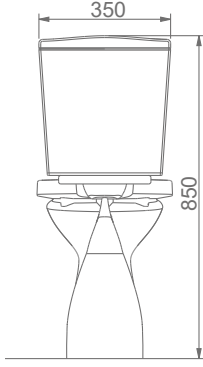

A052067
BEDENSEL ENGELLİ LAVABO
DISABLED WASHBASIN