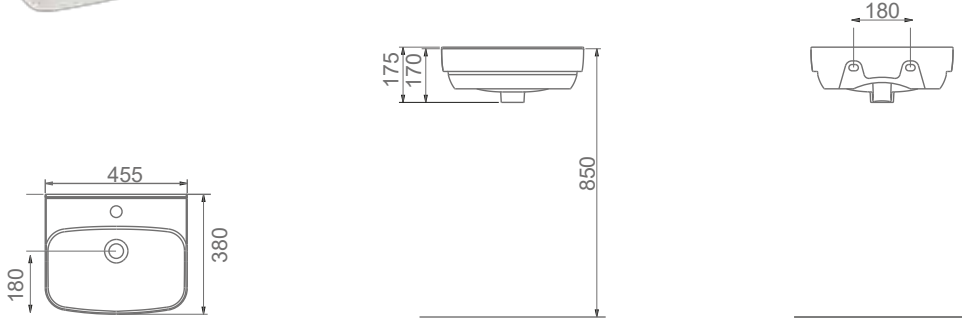

“

BOLD

A092001
BOLD LAVABO (45x38cm)
BOLD WASHBASIN (45x38cm)

MONOBLOK MODÜL İLE KULLANIMA UYGUN.
CAN BE USED WITH MONOBLOCK MODULE.

TEZGAH ÜSTÜ KULLANIMA VE DUVARA MONTAJA UYGUN.
CAN BE USED AS COUNTERTOP AND WITH WALL MOUNTING.