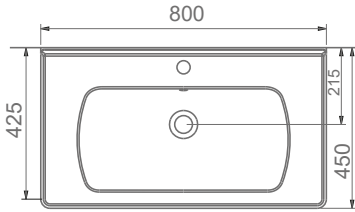

A142010
SATURN ETAJERLİ TEZGAH LAVABO (60cm)
SATURN WASHBASIN EDGED SHELF (60cm)

TEZGAH ÜSTÜ KULLANIMA VE DUVARA MONTAJA UYGUN.
CAN BE USED AS COUNTERTOP AND WITH WALL MOUNTING.

A142020
SATURN ETAJERLİ TEZGAH LAVABO (80cm)
SATURN WASHBASIN EDGED SHELF (80cm)