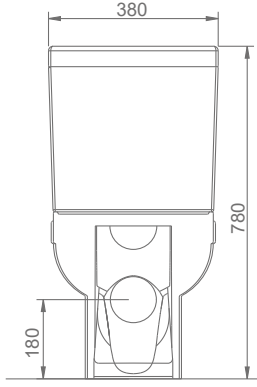

TERRA ASMA KLOZET /TERRA WALL-HUNG WC PAN

A011101 KLOZET / WC PAN

A010011 YAVAŞ KAPANIR İNCE KAPAK / SLOW CLOSE SLIM SEAT & COVER

A011102 WC PAN / WITHOUT BIDET FUNCTION