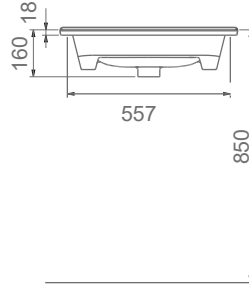

A143010
SATURN FLAT LAVABO (60cm)
SATURN WASHBASIN FLAT SHELF (60cm)

TEZGAH ÜSTÜ KULLANIMA VE DUVARA MONTAJA UYGUN.
CAN BE USED AS COUNTERTOP AND WITH WALL MOUNTING.