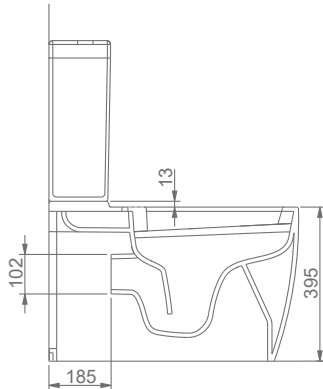

OCEAN PLUS

MOBİLYA KULLANIMINA VE DUVARA MONTAJA UYGUN.
SUITABLE FOR USING WITH BATHROOM FURNITURES AND WALL MOUNTING.

A031001 KLOZET / WC PAN
A035801 REZERVUAR / CISTERN
AG35501 OCEAN PLUS İÇ TAKIM /
OCEAN PLUS FLUSHING MECHANISM
A030011 OCEAN PLUS-STELLA YAVAŞ KAPANIR İNCE KAPAK /
OCEAN PLUS-STELLA SLOW CLOSE SLIM SEAT & COVER

A031011 KLOZET SİYAH/ WC PAN BLACK
A030021 YAVAŞ KAPANIR İNCE KAPAK SİYAH /
SLOW CLOSE SLIM SEAT BLACK & COVER
A035811 REZERVUAR SİYAH / CISTERN BLACK

A031002 WC PAN / WITHOUT BIDET FUNCTION
A031012 WC PAN BLACK / WITHOUT BIDET FUNCTION