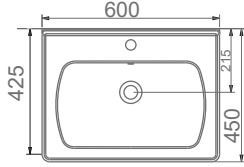

TEZGAH ÜSTÜ KULLANIMA VE DUVARA MONTAJA UYGUN.
CAN BE USED AS COUNTERTOP AND WITH WALL MOUNTING.