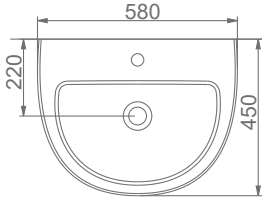

DUVARA MONTAJA UYGUN KOLON VE YARIM AYAK İLE UYUMLU.
SUITABLE FOR WALL MOUNTING AND USING WITH SEMI PEDESTAL AND FULL PEDESTAL.