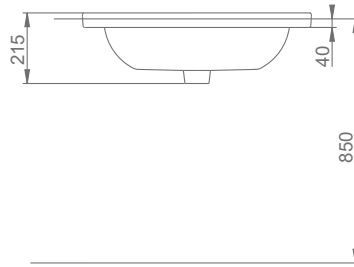

MOBİLYA KULLANIMINA VE DUVARA MONTAJA UYGUN.
SUITABLE FOR USING WITH BATHROOM FURNITURES AND
WALL MOUNTING.