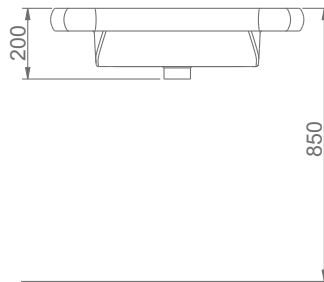

BEDENSEL ENGELLİ DISABLED

A051090 BEDENSEL ENGELLİ KLOZET / DISABLED CLOSE COUPLET WC
A052001 REZERVUAR / CISTERN
AG55501 İÇ TAKIM / FLUSHING MECHANISM
AG50004 YAVAŞ KAPANIR KLOZET KAPAĞI / SEAT & COVER SLOW CLOSE
AG50002 KLOZET KAPAĞI / STANDART SEAT & COVER

A051091 WC PAN / WITHOUT BIDET FUNCTION

A052067
BEDENSEL ENGELLİ LAVABO
DISABLED WASHBASIN