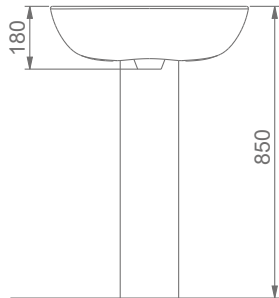

DUVARA MONTAJA UYGUN KOLON VE YARIM AYAK İLE UYUMLU.
SUITABLE FOR WALL MOUNTING AND USING WITH SEMI PEDESTAL AND FULL PEDESTAL.