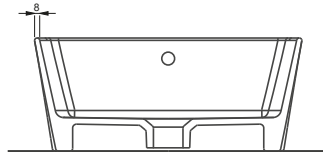

“

STELLA

A124001
STELLA TEZGAHÜSTÜ YUVARLAK BATARYA DELİKLİ LAVABO (42cm)
STELLA ROUND COUNTERTOP WASHBASIN WITH TAP HOLE. (42cm)

TEZGAH ÜSTÜ KULLANIMA UYGUN.
CAN BE USED AS COUNTERTOP

A124011
STELLA TEZGAHÜSTÜ YUVARLAK LAVABO (42cm)
STELLA COUNTERTOP ROUND WASHBASIN (42cm)