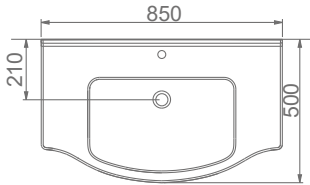

MOBİLYA KULLANIMINA VE DUVARA MONTAJA UYGUN.
SUITABLE FOR USING WITH BATHROOM FURNITURES AND WALL MOUNTING.