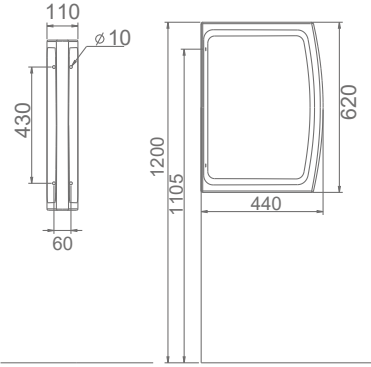

TEK PARA ÜRÜNLER STAND-ALONE PRODUCTS

A058001
PİSUVAR ARA BÖLME
SEPERATOR