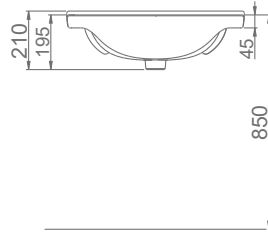

MOBİLYA KULLANIMINA VE DUVARA MONTAJA UYGUN.
SUITABLE FOR USING WITH BATHROOM FURNITURES AND WALL MOUNTING.