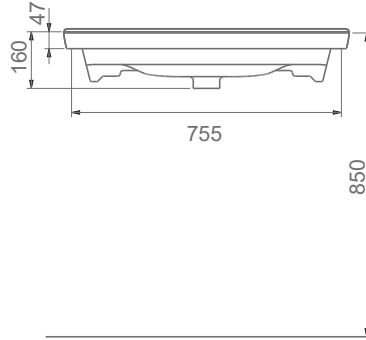

A142010
SATURN ETAJERLİ TEZGAH LAVABO (60cm)
SATURN WASHBASIN EDGED SHELF (60cm)

TEZGAH ÜSTÜ KULLANIMA VE DUVARA MONTAJA UYGUN.
CAN BE USED AS COUNTERTOP AND WITH WALL MOUNTING.

A142020
SATURN ETAJERLİ TEZGAH LAVABO (80cm)
SATURN WASHBASIN EDGED SHELF (80cm)