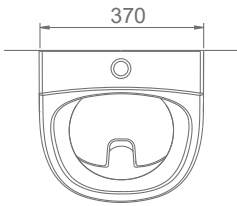

TEK PARÇA ÜRÜNLER STAND-ALONE PRODUCTS

A059001
ARKADAN YIKAMA GİRİŞLİ PISUVAR
REAR FLUSH INLET URINAL

A059011
ARKADAN YIKAMA GİRİŞLİ PISUVAR TURUNCU
REAR FLUSH INLET URINAL ORANGE

A059002
ÜSTTEN YIKAMA GİRİŞLİ PISUVAR
TOP FLUSH INLET URINAL

A059021
ÜSTTEN YIKAMA GİRİŞLİ PISUVAR SİYAH
TOP FLUSH INLET URINAL BLACK