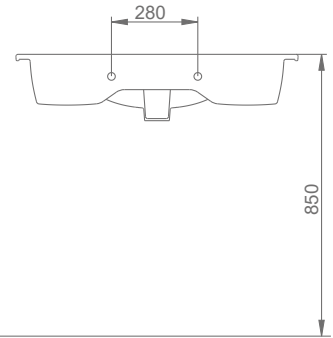

TEZGAH ÜSTÜ KULLANIMA VE DUVARA MONTAJA UYGUN.
CAN BE USED AS COUNTERTOP AND WITH WALL MOUNTING.