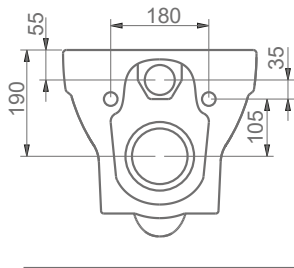

BOLD RIM-OUT DUVARA TAM DAYALI KLOZET /BTW RIM-OUT CLOSE-COUPLED WC

- A091030 KLOZET / WC PAN
- A095001 REZERVUAR / CISTERN
- AG15501 İÇ TAKIM / FLUSHING MECHANISM
- A090001 YAVAŞ KAPANIR İNCE KAPAK /SLOW CLOSE SLIM SEAT & COVER
- A091032 WC PAN / WITHOUT BIDET FUNCTION

BOLD RIM-OUT ASMA KLOZET / BOLD RIM-OUT WALL-HUNG WC PAN

- A091001 KLOZET / WC PAN
- A090001 YAVAŞ KAPANIR İNCE KAPAK / SLOW CLOSE SLIM SEAT & COVER
- A091002 WC PAN / WITHOUT BIDET FUNCTION