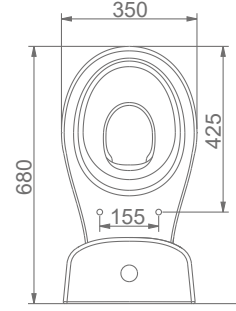

A052067
BEDENSEL ENGELLİ LAVABO
DISABLED WASHBASIN