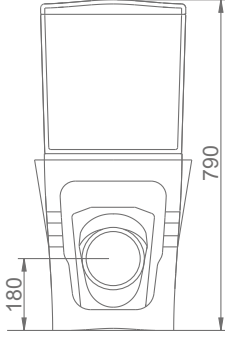

SU TASARRUFU
WATER SAVING

4.5L
SU TÜKETİMİ
WATER CONSUMPTION

KOLAY TAK-ÇIKAR
EASY RELEASE

YAVAŞ KAPANIR KAPAK
SLOW CLOSE COVER

VOLCANO ASMA KLOZET /VOLCANO WALL-HUNG WC PAN

A021101 KLOZET / WC PAN

A020011 YAVAŞ KAPANIR İNCE KAPAK / SLOW CLOSE SLIM SEAT & COVER

A021102 WC PAN / WITHOUT BIDET FUNCTION