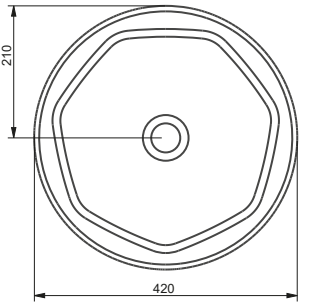

“

STELLA

A124001
STELLA TEZGAHÜSTÜ YUVARLAK BATARYA DELİKLİ LAVABO (42cm)
STELLA ROUND COUNTERTOP WASHBASIN WITH TAP HOLE. (42cm)

TEZGAH ÜSTÜ KULLANIMA UYGUN.
CAN BE USED AS COUNTERTOP

A124011
STELLA TEZGAHÜSTÜ YUVARLAK LAVABO (42cm)
STELLA COUNTERTOP ROUND WASHBASIN (42cm)