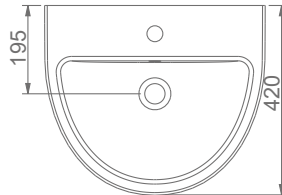

A053001
LAVABO (50cm)
WASHBASIN (50cm)

DUVARA MONTAJA UYGUN KOLON VE YARIM AYAK İLE UYUMLU.
SUITABLE FOR WALL MOUNTING AND USING WITH
SEMI PEDESTAL AND FULL PEDESTAL.