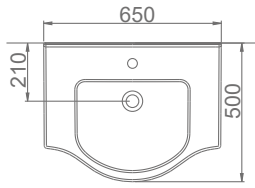

MOBİLYA KULLANIMINA VE DUVARA MONTAJA UYGUN.
SUITABLE FOR USING WITH BATHROOM FURNITURES AND WALL MOUNTING.