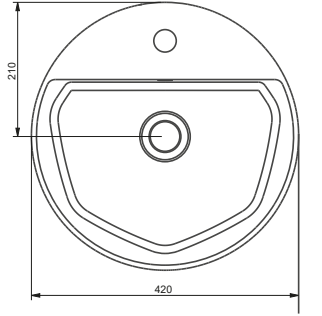

“

STELLA

A124001
STELLA TEZGAHÜSTÜ YUVARLAK BATARYA DELİKLİ LAVABO (42cm)
STELLA ROUND COUNTERTOP WASHBASIN WITH TAP HOLE. (42cm)

TEZGAH ÜSTÜ KULLANIMA UYGUN.
CAN BE USED AS COUNTERTOP

A124011
STELLA TEZGAHÜSTÜ YUVARLAK LAVABO (42cm)
STELLA COUNTERTOP ROUND WASHBASIN (42cm)