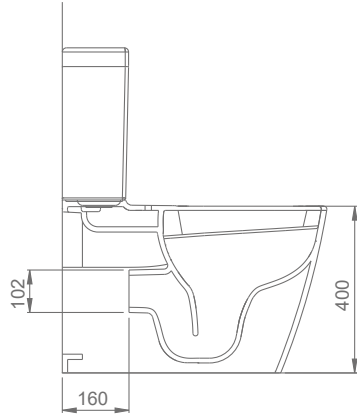

LUNA DUVARA TAM DAYALI KLOZET/LUNA BTW CLOSE-COUPLED WC

A061001 KLOZET / WC PAN

A035801 REZERVUAR/ CISTERN

AG35501 LUNA İÇ TAKIM / LUNA FLUSHING MECHANISM

A040001 YAVAŞ KAPANIR İNCE KAPAK / SLOW CLOSE SLIM SEAT & COVER

A061002 WC PAN / WITHOUT BIDET FUNCTION

LUNA ASMA KLOZET - LUNA WALL-HUNG WC PAN

A061040 KLOZET / WC PAN

A040001 YAVAŞ KAPANIR İNCE KAPAK / SLOW CLOSE SLIM SEAT & COVER

A061041 WC PAN / WITHOUT BIDET FUNCTION