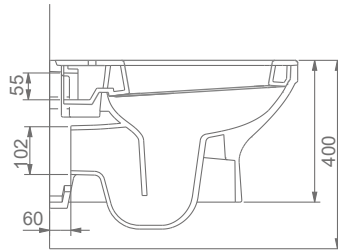

A047020
SILVA ASMA BİDE
SILVA WALL-HUNG BIDET