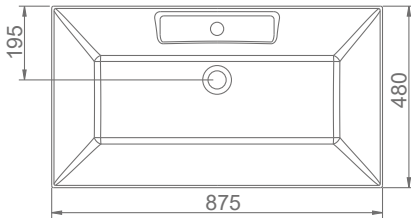

TEZGAH ÜZERİNE UYUMLU.
CAN BE USED AS COUNTERTOP.