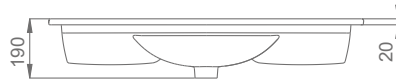

TEZGAH ÜSTÜ KULLANIMA VE DUVARA MONTAJA UYGUN.
CAN BE USED AS COUNTERTOP AND WITH WALL MOUNTING.