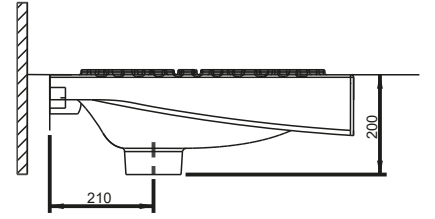

A056001
HELA TAŞI ARKADAN YIKAMA GİRİŞLİ
REAR FLUSH INLET SQUATTING PAN