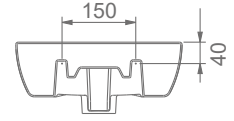

DUVARA MONTAJA UYGUN.
SUITABLE FOR WALL MOUNTING.