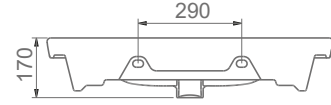

A142010
SATURN ETAJERLİ TEZGAH LAVABO (60cm)
SATURN WASHBASIN EDGED SHELF (60cm)

TEZGAH ÜSTÜ KULLANIMA VE DUVARA MONTAJA UYGUN.
CAN BE USED AS COUNTERTOP AND WITH WALL MOUNTING.

A142020
SATURN ETAJERLİ TEZGAH LAVABO (80cm)
SATURN WASHBASIN EDGED SHELF (80cm)