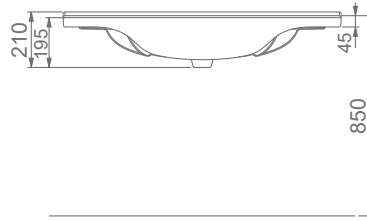

MOBİLYA KULLANIMINA VE DUVARA MONTAJA UYGUN.
SUITABLE FOR USING WITH BATHROOM FURNITURES AND WALL MOUNTING.