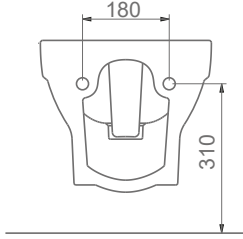

A095001
BOLD REZERVUAR (İç Takımsız)
BOLD CISTERN (Without Flushing Mechanism)