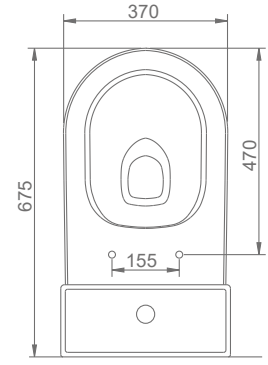

TERRA ASMA KLOZET /TERRA WALL-HUNG WC PAN

A011101 KLOZET / WC PAN

A010011 YAVAŞ KAPANIR İNCE KAPAK / SLOW CLOSE SLIM SEAT & COVER

A011102 WC PAN / WITHOUT BIDET FUNCTION