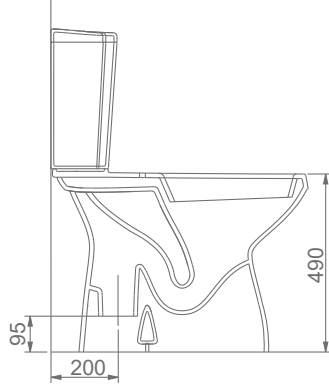

A052067
BEDENSEL ENGELLİ LAVABO
DISABLED WASHBASIN