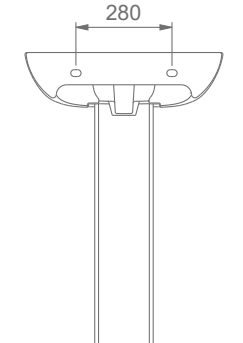

DUVARA MONTAJA UYGUN KOLON VE YARIM AYAK İLE UYUMLU.
SUITABLE FOR WALL MOUNTING AND USING WITH SEMI PEDESTAL AND FULL PEDESTAL.