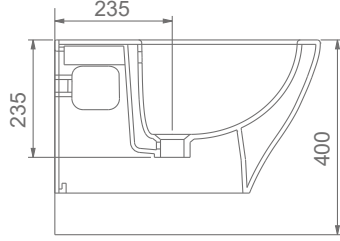

YAVAŞ KAPANIR KAPAK
SLOW CLOSE COVER