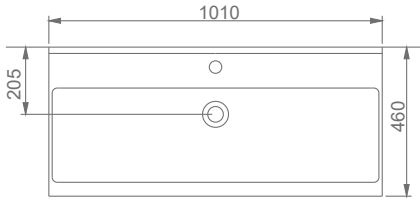

MOBİLYA KULLANIMINA VE DUVARA MONTAJA UYGUN. TEZGAH ÜZERİNE UYUMLU.
SUITABLE FOR USING WITH BATHROOM FURNITURES AND
WALL MOUNTING. CAN BE USED AS COUNTERTOP.

YAVAŞ KAPANIR KAPAK
SLOW CLOSE COVER

KOLAY TAK - ÇIKAR
EASY RELEASE