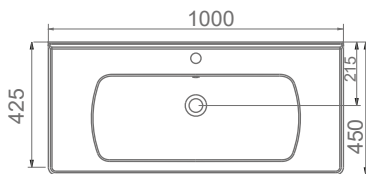

TEZGAH ÜSTÜ KULLANIMA VE DUVARA MONTAJA UYGUN.
CAN BE USED AS COUNTERTOP AND WITH WALL MOUNTING.

**SATURN FLAT LAVABOLAR TEMMUZ 2020'DE ÜRETİLECEKTİR.
SATURN WASHBASINS FLAT SHELF WILL BE PRODUCED IN JULY 2020.