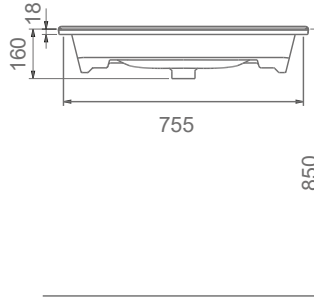

SATURN

A143010
SATURN FLAT LAVABO (60cm)
SATURN WASHBASIN FLAT SHELF (60cm)

TEZGAH ÜSTÜ KULLANIMA VE DUVARA MONTAJA UYGUN.
CAN BE USED AS COUNTERTOP AND WITH WALL MOUNTING.

A143020
SATURN FLAT LAVABO (80cm)
SATURN WASHBASIN FLAT SHELF (80cm)