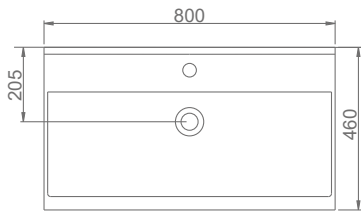

MOBİLYA KULLANIMINA VE DUVARA MONTAJA UYGUN. TEZGAH ÜZERİNE UYUMLU.
SUITABLE FOR USING WITH BATHROOM FURNITURES AND
WALL MOUNTING. CAN BE USED AS COUNTERTOP.