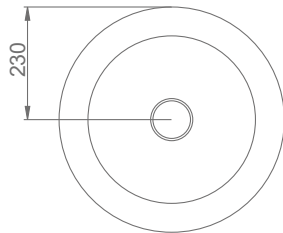

A074011
AQUA TEZGAH ÜSTÜ ÇANAK LAVABO
TURUNCU (Ø47 cm)
AQUA COUNTERTOP POT WASHBASIN
ORANGE (Ø47 cm)

TEZGAH ÜZERİNE UYUMLU.
CAN BE USED AS COUNTERTOP.