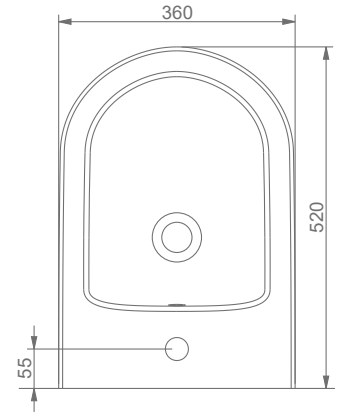

H95600319
ASMA BİDE MONTAJ SETİ
WALL-HUNG BIDET MOUNTING KIT

YAVAŞ KAPANIR KAPAK
SLOW CLOSE COVER

KOLAY TAK - ÇIKAR
EASY RELEASE