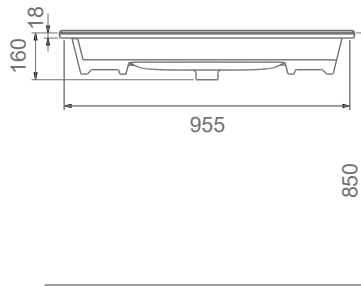

A143030
SATURN FLAT LAVABO (100cm)
SATURN WASHBASIN FLAT SHELF (100cm)

TEZGAH ÜSTÜ KULLANIMA VE DUVARA MONTAJA UYGUN.
CAN BE USED AS COUNTERTOP AND WITH WALL MOUNTING.

**SATURN FLAT LAVABOLAR TEMMUZ 2020'DE ÜRETİLECEKTİR.
SATURN WASHBASINS FLAT SHELF WILL BE PRODUCED IN JULY 2020.