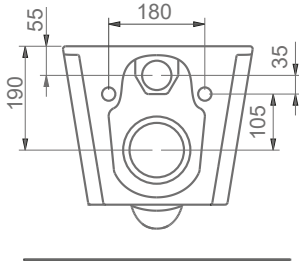

1. **A127020**
   STELLA ASMA BİDE
   STELLA WALL-HUNG BIDET