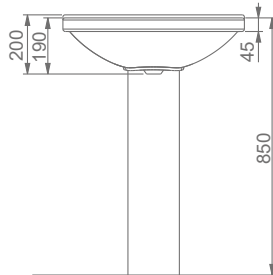

DUVARA MONTAJA UYGUN KOLON VE YARIM AYAK İLE UYUMLU.
SUITABLE FOR WALL MOUNTING AND USING WITH SEMI PEDESTAL AND FULL PEDESTAL.

A012001 TERRA LAVABO (60cm) / TERRA WASHBASIN (60cm)
A014001 TERRA-VOLCANO ORTAK TAM AYAK /
TERRA-VOLCANO FULL PEDESTAL