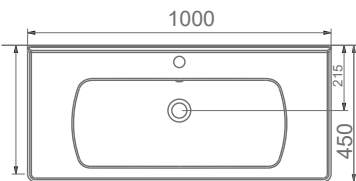

TEZGAH ÜSTÜ KULLANIMA VE DUVARA MONTAJA UYGUN.
CAN BE USED AS COUNTERTOP AND WITH WALL MOUNTING.