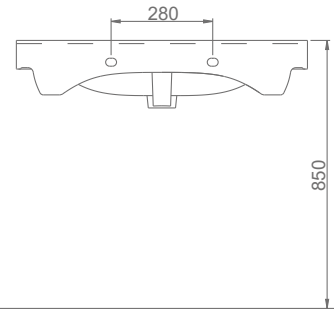

MOBİLYA KULLANIMINA VE DUVARA MONTAJA UYGUN. TEZGAH ÜZERİNE UYUMLU.
SUITABLE FOR USING WITH BATHROOM FURNITURES AND
WALL MOUNTING. CAN BE USED AS COUNTERTOP.