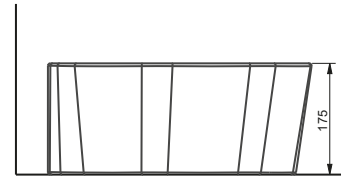

“

STELLA

A124001
STELLA TEZGAHÜSTÜ YUVARLAK BATARYA DELİKLİ LAVABO (42cm)
STELLA ROUND COUNTERTOP WASHBASIN WITH TAP HOLE. (42cm)

TEZGAH ÜSTÜ KULLANIMA UYGUN.
CAN BE USED AS COUNTERTOP

A124011
STELLA TEZGAHÜSTÜ YUVARLAK LAVABO (42cm)
STELLA COUNTERTOP ROUND WASHBASIN (42cm)