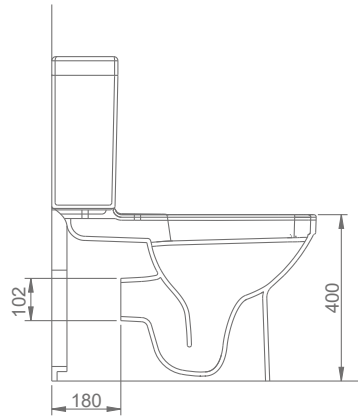

TERRA

SILVA

ÖZGÜN UNIQUE

SILVA DUVARA TAM DAYALI KLOZET /BTW CLOSE-COUPLED WC

- A041001 KLOZET / WC PAN
- A015801 REZERVUAR / CISTERN
- AG15501 SILVA İÇ TAKIM / SILVA FLUSHING MECHANISM
- A040001 YAVAŞ KAPANIR İNCE KAPAK /SLOW CLOSE SLIM SEAT & COVER
- A041002 WC PAN / WITHOUT BIDET FUNCTION