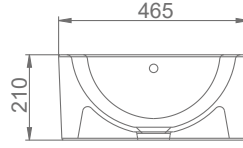

TEZGAH ÜZERİNE UYUMLU.
CAN BE USED AS COUNTERTOP.