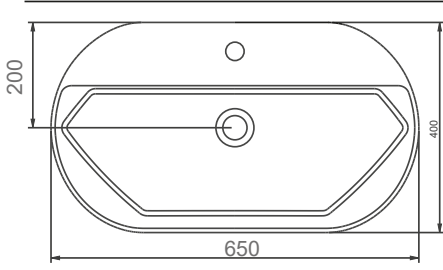

TEZGAH ÜSTÜ KULLANIMA UYGUN.
CAN BE USED AS COUNTERTOP.