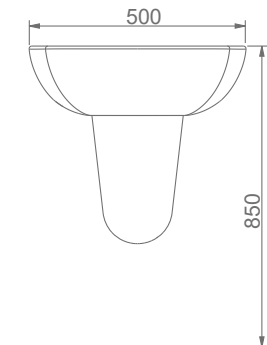

DUVARA MONTAJA UYGUN KOLON VE YARIM AYAK İLE UYUMLU.
SUITABLE FOR WALL MOUNTING AND USING WITH
SEMI PEDESTAL AND FULL PEDESTAL.