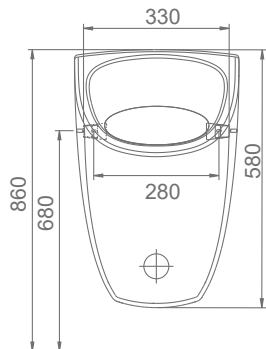

TEK PARÇA ÜRÜNLER STAND-ALONE PRODUCTS

A059001
ARKADAN YIKAMA GİRİŞLİ PISUVAR
REAR FLUSH INLET URINAL

A059011
ARKADAN YIKAMA GİRİŞLİ PISUVAR TURUNCU
REAR FLUSH INLET URINAL ORANGE

A059002
ÜSTTEN YIKAMA GİRİŞLİ PISUVAR
TOP FLUSH INLET URINAL

A059021
ÜSTTEN YIKAMA GİRİŞLİ PISUVAR SİYAH
TOP FLUSH INLET URINAL BLACK