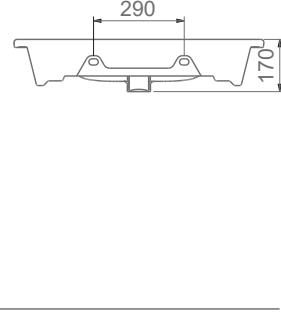

SATURN

A143010
SATURN FLAT LAVABO (60cm)
SATURN WASHBASIN FLAT SHELF (60cm)

TEZGAH ÜSTÜ KULLANIMA VE DUVARA MONTAJA UYGUN.
CAN BE USED AS COUNTERTOP AND WITH WALL MOUNTING.

A143020
SATURN FLAT LAVABO (80cm)
SATURN WASHBASIN FLAT SHELF (80cm)