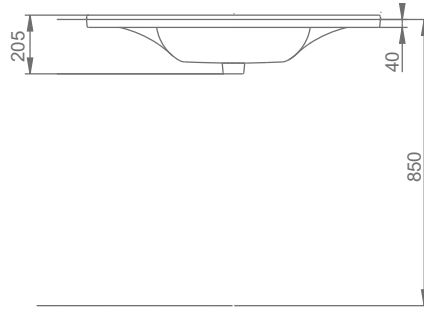

MOBİLYA KULLANIMINA VE DUVARA MONTAJA UYGUN. TEZGAH ÜZERİNE UYUMLU.
SUITABLE FOR USING WITH BATHROOM FURNITURES AND
WALL MOUNTING. CAN BE USED AS COUNTERTOP.