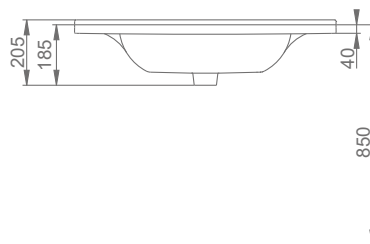

MOBİLYA KULLANIMINA VE DUVARA MONTAJA UYGUN. TEZGAH ÜZERİNE UYUMLU.
SUITABLE FOR USING WITH BATHROOM FURNITURES AND
WALL MOUNTING. CAN BE USED AS COUNTERTOP.