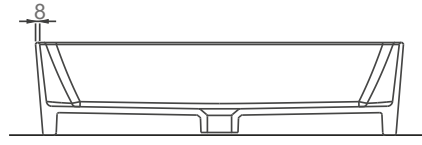

STELLA

TEZGAH ÜSTÜ KULLANIMA UYGUN.
CAN BE USED AS COUNTERTOP.