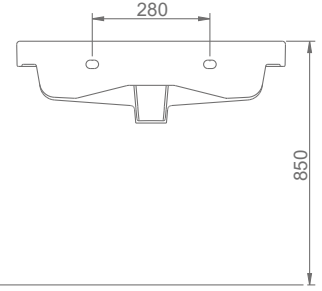

OCEAN PLUS

YALIN PURE

OCEAN PLUS

A033001
OCEAN PLUS LAVABO (65cm)
OCEAN PLUS WASHBASIN (65cm)

MOBİLYA KULLANIMINA VE DUVARA MONTAJA UYGUN.
SUITABLE FOR USING WITH BATHROOM FURNITURES AND WALL MOUNTING.

OCEAN PLUS DUVARA TAM DAYALI KLOZET/
OCEAN PLUS BTW CLOSE-COUPLED WC