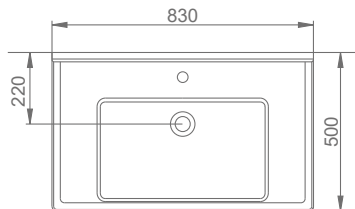

MOBİLYA KULLANIMINA VE DUVARA MONTAJA UYGUN. TEZGAH ÜZERİNE UYUMLU.
SUITABLE FOR USING WITH BATHROOM FURNITURES AND
WALL MOUNTING. CAN BE USED AS COUNTERTOP.