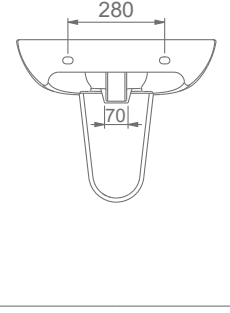

VOLCANO

YARATICI CREATIVE

VOLCANO

A023001 VOLCANO LAVABO (58cm) / VOLCANO WASHBASIN (58cm)
A014101 TERRA-VOLCANO ORTAK YARIM AYAK / TERRA-VOLCANO SEMI PEDESTAL

DUVARA MONTAJA UYGUN KOLON VE YARIM AYAK İLE UYUMLU.
SUITABLE FOR WALL MOUNTING AND USING WITH SEMI PEDESTAL AND FULL PEDESTAL.