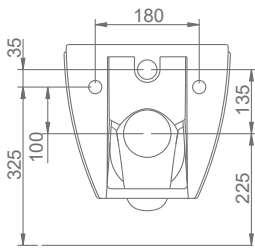

A031115 KIRMIZI KLOZET / WC PAN RED

A030041 YAVAŞ KAPANIR İNCE KAPAK KIRMIZI
SLOW CLOSE SLIM SEAT & COVER RED

A031114 WC PAN RED /
WITHOUT BIDET FUNCTION

A031116 KAHVE KLOZET / WC PAN BROWN

A030051 YAVAŞ KAPANIR İNCE KAPAK KAHVE
SLOW CLOSE SLIM SEAT & COVER BROWN

A031117 WC PAN BROWN /
WITHOUT BIDET FUNCTION