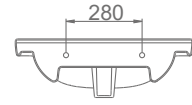

MOBİLYA KULLANIMINA VE DUVARA MONTAJA UYGUN.
SUITABLE FOR USING WITH BATHROOM FURNITURES AND WALL MOUNTING.