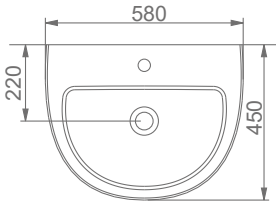

A023001 VOLCANO LAVABO (58cm) / VOLCANO WASHBASIN (58cm)
A014001 TERRA-VOLCANO ORTAK TAM AYAK / TERRA-VOLCANO FULL PEDESTAL

DUVARA MONTAJA UYGUN KOLON VE YARIM AYAK İLE UYUMLU.
SUITABLE FOR WALL MOUNTING AND USING WITH SEMI PEDESTAL AND FULL PEDESTAL.