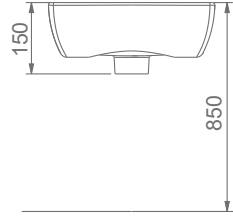

DUVARA MONTAJA UYGUN.
SUITABLE FOR WALL MOUNTING.