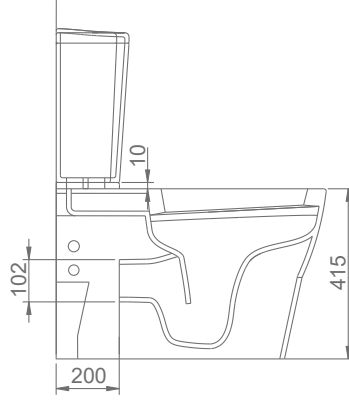

SU TASARRUFU
WATER SAVING

4.5L
SU TÜKETİMİ
WATER CONSUMPTION

KOLAY TAK-ÇIKAR
EASY RELEASE

YAVAŞ KAPANIR KAPAK
SLOW CLOSE COVER

VOLCANO ASMA KLOZET /VOLCANO WALL-HUNG WC PAN

A021101 KLOZET / WC PAN

A020011 YAVAŞ KAPANIR İNCE KAPAK / SLOW CLOSE SLIM SEAT & COVER

A021102 WC PAN / WITHOUT BIDET FUNCTION