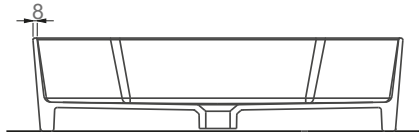

STELLA

TEZGAH ÜSTÜ KULLANIMA UYGUN.
CAN BE USED AS COUNTERTOP.