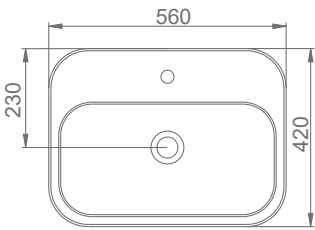

A074003
AQUA TEZGAHÜSTÜ DİKDÖRTGEN
LAVABO (56 cm)
AQUA COUNTERTOP
RECTANGULAR WASHBASIN (56 cm)

A074023
AQUA TEZGAHÜSTÜ DİKDÖRTGEN
LAVABO TURUNCU (56 cm)
AQUA COUNTERTOP RECTANGULAR
WASHBASIN ORANGE (56 cm)