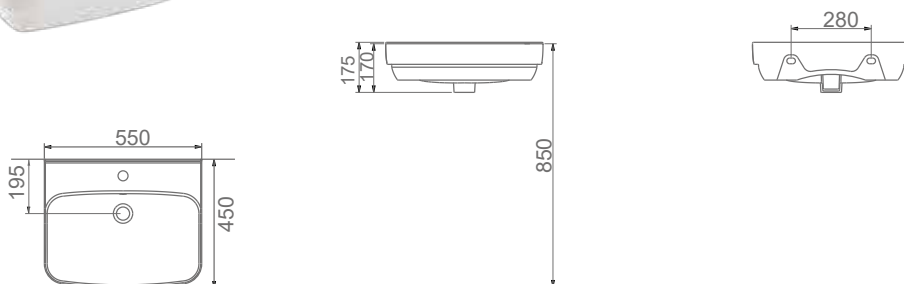

TEZGAH ÜSTÜ KULLANIMA VE DUVARA MONTAJA UYGUN.
CAN BE USED AS COUNTERTOP AND WITH WALL MOUNTING.

**BOLD MONOBLOK MODÜL TEMMUZ 2020'DE ÜRETİLECEKTİR.
BOLD MONOBLOCK MODULE WILL BE PRODUCED IN JULY 2020.