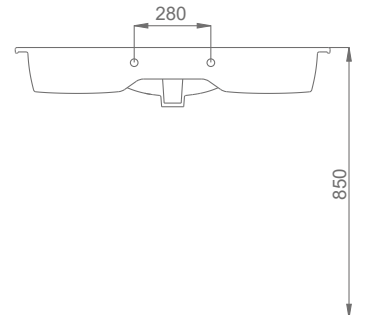

TEZGAH ÜSTÜ KULLANIMA VE DUVARA MONTAJA UYGUN.
CAN BE USED AS COUNTERTOP AND WITH WALL MOUNTING.