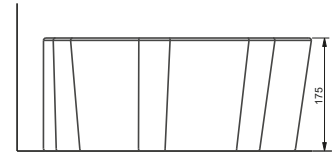

“

STELLA

A124001
STELLA TEZGAHÜSTÜ YUVARLAK BATARYA DELİKLİ LAVABO (42cm)
STELLA ROUND COUNTERTOP WASHBASIN WITH TAP HOLE. (42cm)

TEZGAH ÜSTÜ KULLANIMA UYGUN.
CAN BE USED AS COUNTERTOP

A124011
STELLA TEZGAHÜSTÜ YUVARLAK LAVABO (42cm)
STELLA COUNTERTOP ROUND WASHBASIN (42cm)