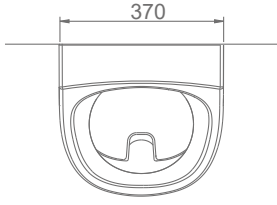

A059002
ÜSTTEN YIKAMA GİRİŞLİ PISUVAR
TOP FLUSH INLET URINAL

A059021
ÜSTTEN YIKAMA GİRİŞLİ PISUVAR SİYAH
TOP FLUSH INLET URINAL BLACK