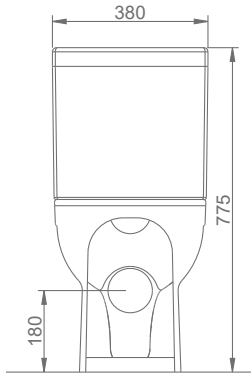

TERRA

SILVA

ÖZGÜN UNIQUE

SILVA DUVARA TAM DAYALI KLOZET /BTW CLOSE-COUPLED WC

- A041001 KLOZET / WC PAN
- A015801 REZERVUAR / CISTERN
- AG15501 SILVA İÇ TAKIM / SILVA FLUSHING MECHANISM
- A040001 YAVAŞ KAPANIR İNCE KAPAK /SLOW CLOSE SLIM SEAT & COVER
- A041002 WC PAN / WITHOUT BIDET FUNCTION