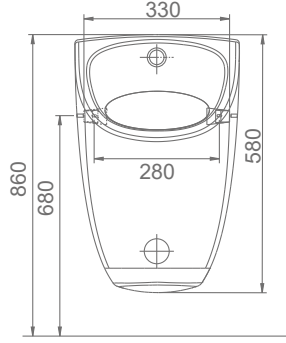

A059002
ÜSTTEN YIKAMA GİRİŞLİ PISUVAR
TOP FLUSH INLET URINAL

A059021
ÜSTTEN YIKAMA GİRİŞLİ PISUVAR SİYAH
TOP FLUSH INLET URINAL BLACK