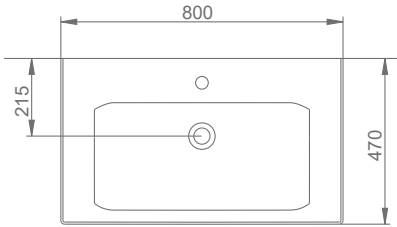

TEZGAH ÜSTÜ KULLANIMA VE DUVARA MONTAJA UYGUN.
CAN BE USED AS COUNTERTOP AND WITH WALL MOUNTING.