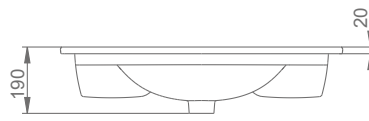

TEZGAH ÜSTÜ KULLANIMA VE DUVARA MONTAJA UYGUN.
CAN BE USED AS COUNTERTOP AND WITH WALL MOUNTING.