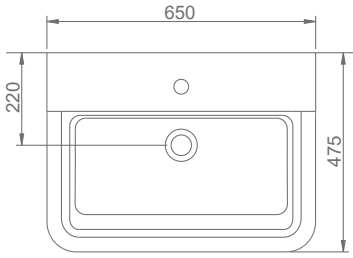

OCEAN PLUS

YALIN PURE

OCEAN PLUS

A033001
OCEAN PLUS LAVABO (65cm)
OCEAN PLUS WASHBASIN (65cm)

MOBİLYA KULLANIMINA VE DUVARA MONTAJA UYGUN.
SUITABLE FOR USING WITH BATHROOM FURNITURES AND WALL MOUNTING.

OCEAN PLUS DUVARA TAM DAYALI KLOZET/
OCEAN PLUS BTW CLOSE-COUPLED WC