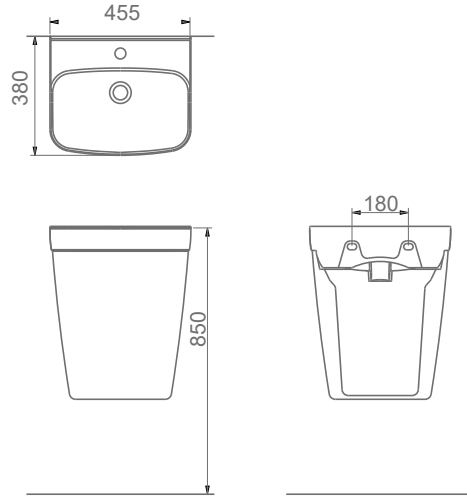

A094001
BOLD MONOBLOK MODÜL
BOLD MONOBLOCK MODULE

A092002
BOLD LAVABO (55x45cm)
BOLD WASHBASIN (55x45cm)