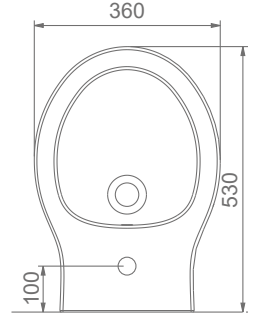

YAVAŞ KAPANIR KAPAK
SLOW CLOSE COVER