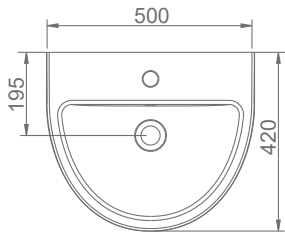

DUVARA MONTAJA UYGUN KOLON VE YARIM AYAK İLE UYUMLU.
SUITABLE FOR WALL MOUNTING AND USING WITH
SEMI PEDESTAL AND FULL PEDESTAL.