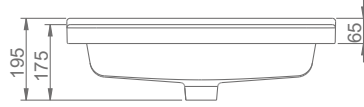

OCEAN PLUS

YALIN PURE

OCEAN PLUS

A033001
OCEAN PLUS LAVABO (65cm)
OCEAN PLUS WASHBASIN (65cm)

MOBİLYA KULLANIMINA VE DUVARA MONTAJA UYGUN.
SUITABLE FOR USING WITH BATHROOM FURNITURES AND WALL MOUNTING.

OCEAN PLUS DUVARA TAM DAYALI KLOZET/
OCEAN PLUS BTW CLOSE-COUPLED WC