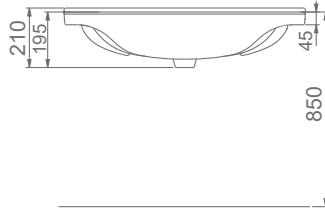

MOBİLYA KULLANIMINA VE DUVARA MONTAJA UYGUN.
SUITABLE FOR USING WITH BATHROOM FURNITURES AND WALL MOUNTING.