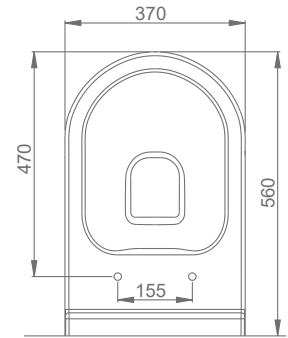

SU TASARRUFU
WATER SAVING

SU TÜKETİMİ
WATER CONSUMPTION

KOLAY TAK - ÇIKAR
EASY RELEASE

YAVAŞ KAPANIR KAPAK
SLOW CLOSE COVER

TERRA YERDEN TEK PARÇA KLOZET /TERRA SINGLE BTW WC PAN

A011031 KLOZET / WC PAN

A030011 YAVAŞ KAPANIR İNCE KAPAK / SLOW CLOSE SLIM SEAT & COVER

A011032 WC PAN / WITHOUT BIDET FUNCTION