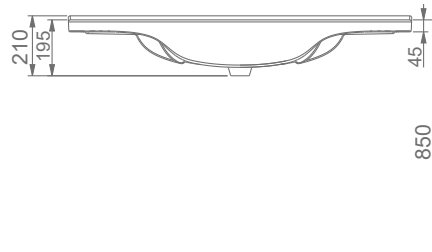

VOLCANO

A024020
VOLCANO LAVABO FFC (105cm)
VOLCANO WASHBASIN WITH SHELF (105 cm)

MOBİLYA KULLANIMINA VE DUVARA MONTAJA UYGUN.
SUITABLE FOR USING WITH BATHROOM FURNITURES AND WALL MOUNTING.

A024040
VOLCANO LAVABO FFC (120cm)
VOLCANO WASHBASIN WITH SHELF (120 cm)