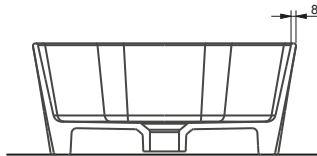

“

STELLA

A124001
STELLA TEZGAHÜSTÜ YUVARLAK BATARYA DELİKLİ LAVABO (42cm)
STELLA ROUND COUNTERTOP WASHBASIN WITH TAP HOLE. (42cm)

TEZGAH ÜSTÜ KULLANIMA UYGUN.
CAN BE USED AS COUNTERTOP

A124011
STELLA TEZGAHÜSTÜ YUVARLAK LAVABO (42cm)
STELLA COUNTERTOP ROUND WASHBASIN (42cm)