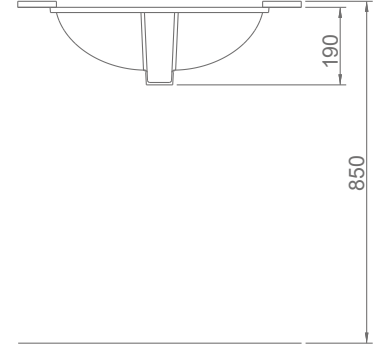

STAND-ALONE PRODUCTS

A002001
TEZGAH ALTI OVAL LAVABO (46 cm)
UNDERCOUNTER OVAL WASHBASIN (46 cm)

TEZGAH ALTI KULLANIMINA UYGUN.
CAN BE USED AS UNDERCOUNTER.

A053011
TEZGAH ALTI OVAL LAVABO (55 cm)
UNDERCOUNTER OVAL WASHBASIN (55 cm)