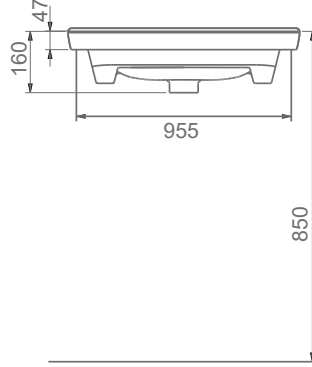

TEZGAH ÜSTÜ KULLANIMA VE DUVARA MONTAJA UYGUN.
CAN BE USED AS COUNTERTOP AND WITH WALL MOUNTING.