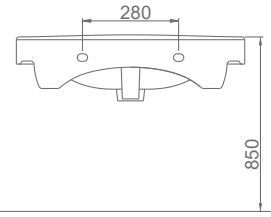

A063203
LUNA FLAT LAVABO (100cm)
LUNA WASHBASIN FLAT SHELF (100cm)

TEZGAH ÜSTÜ KULLANIMA VE DUVARA MONTAJA UYGUN.
CAN BE USED AS COUNTERTOP AND WITH WALL MOUNTING.

LUNA

A062101
LUNA TEZGAH LAVABO (65cm)
LUNA THICK BELTED RECTANGULAR WASHBASIN (65cm)