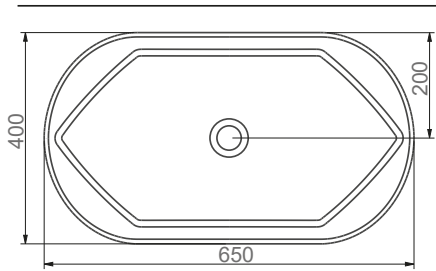

STELLA

TEZGAH ÜSTÜ KULLANIMA UYGUN.
CAN BE USED AS COUNTERTOP.