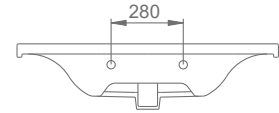

MOBİLYA KULLANIMINA VE DUVARA MONTAJA UYGUN. TEZGAH ÜZERİNE UYUMLU.
SUITABLE FOR USING WITH BATHROOM FURNITURES AND
WALL MOUNTING. CAN BE USED AS COUNTERTOP.