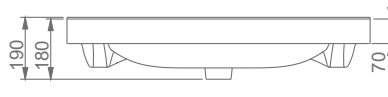

MOBİLYA KULLANIMINA VE DUVARA MONTAJA UYGUN. TEZGAH ÜZERİNE UYUMLU.
SUITABLE FOR USING WITH BATHROOM FURNITURES AND
WALL MOUNTING. CAN BE USED AS COUNTERTOP.