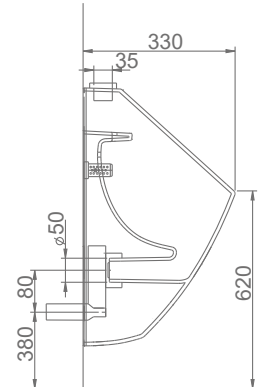

TEK PARÇA ÜRÜNLER STAND-ALONE PRODUCTS

A059001
ARKADAN YIKAMA GİRİŞLİ PISUVAR
REAR FLUSH INLET URINAL

A059011
ARKADAN YIKAMA GİRİŞLİ PISUVAR TURUNCU
REAR FLUSH INLET URINAL ORANGE

A059002
ÜSTTEN YIKAMA GİRİŞLİ PISUVAR
TOP FLUSH INLET URINAL

A059021
ÜSTTEN YIKAMA GİRİŞLİ PISUVAR SİYAH
TOP FLUSH INLET URINAL BLACK