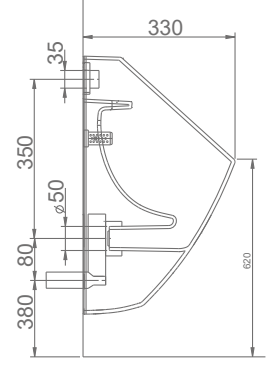

A059002
ÜSTTEN YIKAMA GİRİŞLİ PISUVAR
TOP FLUSH INLET URINAL

A059021
ÜSTTEN YIKAMA GİRİŞLİ PISUVAR SİYAH
TOP FLUSH INLET URINAL BLACK