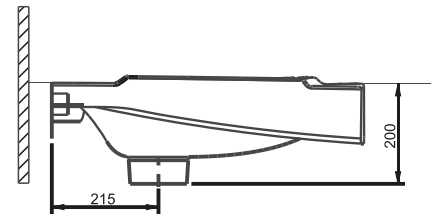

TEK PARÇA ÜRÜNLER

STAND-ALONE PRODUCTS

A056001
HELA TAŞI ARKADAN YIKAMA GİRİŞLİ
REAR FLUSH INLET SQUATTING PAN