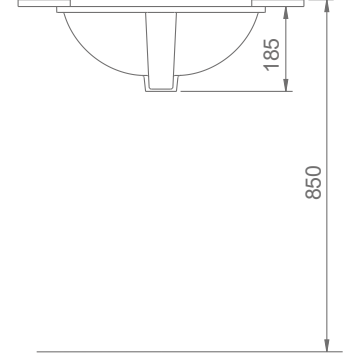

STAND-ALONE PRODUCTS

A002001
TEZGAH ALTI OVAL LAVABO (46 cm)
UNDERCOUNTER OVAL WASHBASIN (46 cm)

TEZGAH ALTI KULLANIMINA UYGUN.
CAN BE USED AS UNDERCOUNTER.

A053011
TEZGAH ALTI OVAL LAVABO (55 cm)
UNDERCOUNTER OVAL WASHBASIN (55 cm)