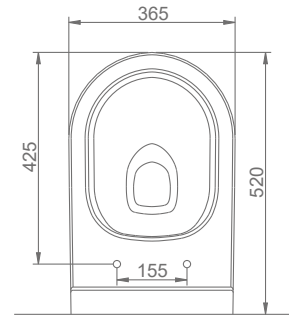

A031115 KIRMIZI KLOZET / WC PAN RED

A030041 YAVAŞ KAPANIR İNCE KAPAK KIRMIZI
SLOW CLOSE SLIM SEAT & COVER RED

A031114 WC PAN RED /
WITHOUT BIDET FUNCTION

A031116 KAHVE KLOZET / WC PAN BROWN

A030051 YAVAŞ KAPANIR İNCE KAPAK KAHVE
SLOW CLOSE SLIM SEAT & COVER BROWN

A031117 WC PAN BROWN /
WITHOUT BIDET FUNCTION