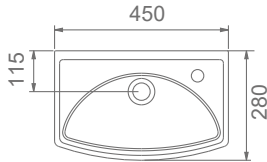

DUVARA MONTAJA UYGUN.
SUITABLE FOR WALL MOUNTING.