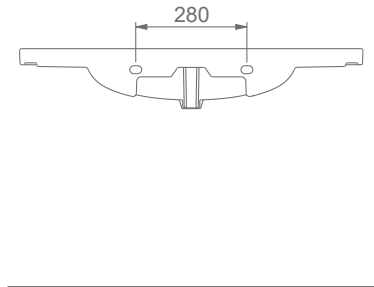

VOLCANO

A024020
VOLCANO LAVABO FFC (105cm)
VOLCANO WASHBASIN WITH SHELF (105 cm)

MOBİLYA KULLANIMINA VE DUVARA MONTAJA UYGUN.
SUITABLE FOR USING WITH BATHROOM FURNITURES AND WALL MOUNTING.

A024040
VOLCANO LAVABO FFC (120cm)
VOLCANO WASHBASIN WITH SHELF (120 cm)