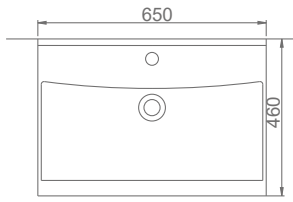

A063203
LUNA FLAT LAVABO (100cm)
LUNA WASHBASIN FLAT SHELF (100cm)

TEZGAH ÜSTÜ KULLANIMA VE DUVARA MONTAJA UYGUN.
CAN BE USED AS COUNTERTOP AND WITH WALL MOUNTING.

LUNA

A062101
LUNA TEZGAH LAVABO (65cm)
LUNA THICK BELTED RECTANGULAR WASHBASIN (65cm)