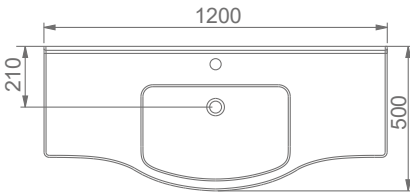

VOLCANO

A024020
VOLCANO LAVABO FFC (105cm)
VOLCANO WASHBASIN WITH SHELF (105 cm)

MOBİLYA KULLANIMINA VE DUVARA MONTAJA UYGUN.
SUITABLE FOR USING WITH BATHROOM FURNITURES AND WALL MOUNTING.

A024040
VOLCANO LAVABO FFC (120cm)
VOLCANO WASHBASIN WITH SHELF (120 cm)