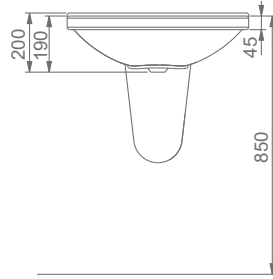

DUVARA MONTAJA UYGUN KOLON VE YARIM AYAK İLE UYUMLU.
SUITABLE FOR WALL MOUNTING AND USING WITH SEMI PEDESTAL AND FULL PEDESTAL.

A012001 TERRA LAVABO (60cm) / TERRA WASHBASIN (60cm)
A014001 TERRA-VOLCANO ORTAK TAM AYAK /
TERRA-VOLCANO FULL PEDESTAL