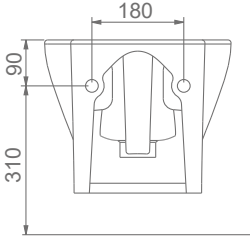

YAVAŞ KAPANIR KAPAK
SLOW CLOSE COVER