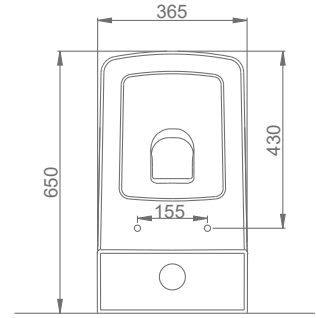

LUNA DUVARA TAM DAYALI KLOZET/LUNA BTW CLOSE-COUPLED WC

A061001 KLOZET / WC PAN

A035801 REZERVUAR/ CISTERN

AG35501 LUNA İÇ TAKIM / LUNA FLUSHING MECHANISM

A040001 YAVAŞ KAPANIR İNCE KAPAK / SLOW CLOSE SLIM SEAT & COVER

A061002 WC PAN / WITHOUT BIDET FUNCTION

LUNA ASMA KLOZET - LUNA WALL-HUNG WC PAN

A061040 KLOZET / WC PAN

A040001 YAVAŞ KAPANIR İNCE KAPAK / SLOW CLOSE SLIM SEAT & COVER

A061041 WC PAN / WITHOUT BIDET FUNCTION