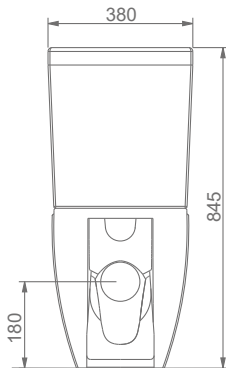

OCEAN PLUS

MOBİLYA KULLANIMINA VE DUVARA MONTAJA UYGUN.
SUITABLE FOR USING WITH BATHROOM FURNITURES AND WALL MOUNTING.

A031001 KLOZET / WC PAN
A035801 REZERVUAR / CISTERN
AG35501 OCEAN PLUS İÇ TAKIM /
OCEAN PLUS FLUSHING MECHANISM
A030011 OCEAN PLUS-STELLA YAVAŞ KAPANIR İNCE KAPAK /
OCEAN PLUS-STELLA SLOW CLOSE SLIM SEAT & COVER

A031011 KLOZET SİYAH/ WC PAN BLACK
A030021 YAVAŞ KAPANIR İNCE KAPAK SİYAH /
SLOW CLOSE SLIM SEAT BLACK & COVER
A035811 REZERVUAR SİYAH / CISTERN BLACK

A031002 WC PAN / WITHOUT BIDET FUNCTION
A031012 WC PAN BLACK / WITHOUT BIDET FUNCTION