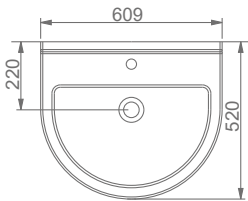

DUVARA MONTAJA UYGUN KOLON VE YARIM AYAK İLE UYUMLU.
SUITABLE FOR WALL MOUNTING AND USING WITH SEMI PEDESTAL AND FULL PEDESTAL.

A012001 TERRA LAVABO (60cm) / TERRA WASHBASIN (60cm)
A014001 TERRA-VOLCANO ORTAK TAM AYAK /
TERRA-VOLCANO FULL PEDESTAL