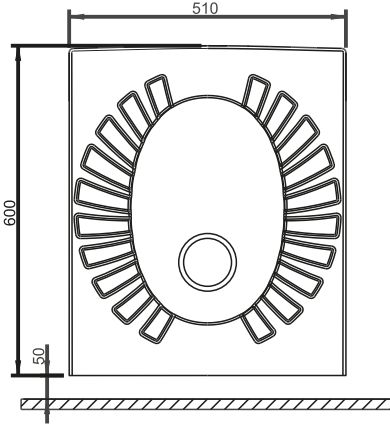

A056001
HELA TAŞI ARKADAN YIKAMA GİRİŞLİ
REAR FLUSH INLET SQUATTING PAN