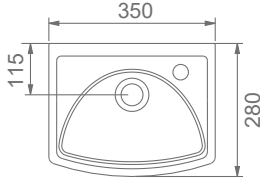

TEK PARÇA ÜRÜNLER STAND-ALONE PRODUCTS

A002035
28x35CM LAVABO (Batarya Deliksiz)
28x35 cm WASHBASIN (Without Tap Hole)

A002036
28x35CM LAVABO (Batarya Delikli)
28x35 cm WASHBASIN (With Tap Hole)

DUVARA MONTAJA UYGUN.
SUITABLE FOR WALL MOUNTING.