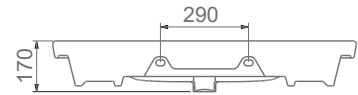

A142030
SATURN ETAJERLİ TEZGAH LAVABO (100cm)
SATURN WASHBASIN EDGED SHELF (100cm)

TEZGAH ÜSTÜ KULLANIMA VE DUVARA MONTAJA UYGUN.
CAN BE USED AS COUNTERTOP AND WITH WALL MOUNTING.