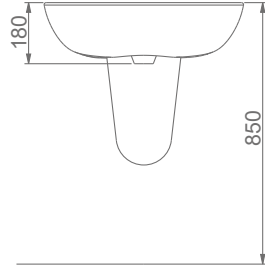

VOLCANO

YARATICI CREATIVE

VOLCANO

A023001 VOLCANO LAVABO (58cm) / VOLCANO WASHBASIN (58cm)
A014101 TERRA-VOLCANO ORTAK YARIM AYAK / TERRA-VOLCANO SEMI PEDESTAL

DUVARA MONTAJA UYGUN KOLON VE YARIM AYAK İLE UYUMLU.
SUITABLE FOR WALL MOUNTING AND USING WITH SEMI PEDESTAL AND FULL PEDESTAL.