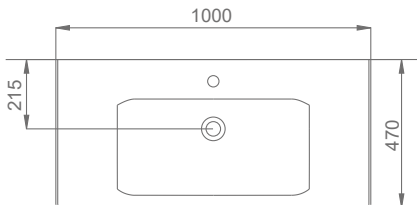

TEZGAH ÜSTÜ KULLANIMA VE DUVARA MONTAJA UYGUN.
CAN BE USED AS COUNTERTOP AND WITH WALL MOUNTING.