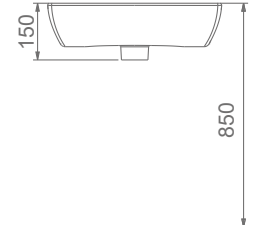

DUVARA MONTAJA UYGUN.
SUITABLE FOR WALL MOUNTING.