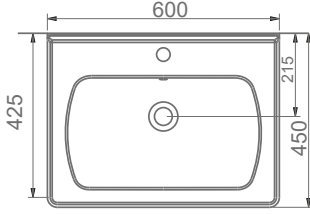

TEZGAH ÜSTÜ KULLANIMA VE DUVARA MONTAJA UYGUN.
CAN BE USED AS COUNTERTOP AND WITH WALL MOUNTING.