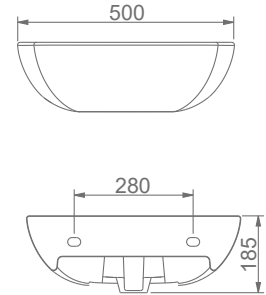

A053001
LAVABO (50cm)
WASHBASIN (50cm)

DUVARA MONTAJA UYGUN KOLON VE YARIM AYAK İLE UYUMLU.
SUITABLE FOR WALL MOUNTING AND USING WITH
SEMI PEDESTAL AND FULL PEDESTAL.