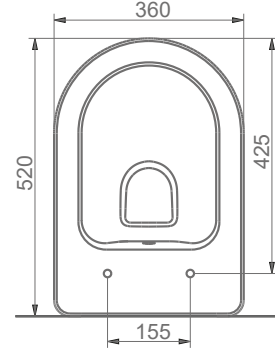

1. **A127020**
   STELLA ASMA BİDE
   STELLA WALL-HUNG BIDET