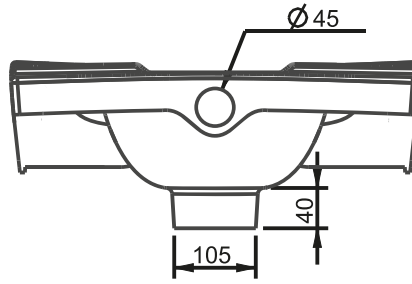

A056001
HELA TAŞI ARKADAN YIKAMA GİRİŞLİ
REAR FLUSH INLET SQUATTING PAN