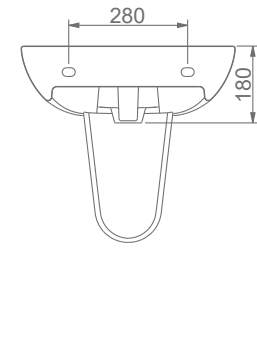

DUVARA MONTAJA UYGUN KOLON VE YARIM AYAK İLE UYUMLU.
SUITABLE FOR WALL MOUNTING AND USING WITH
SEMI PEDESTAL AND FULL PEDESTAL.