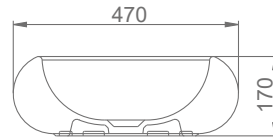

TEZGAH ÜZERİNE UYUMLU.
CAN BE USED AS COUNTERTOP.