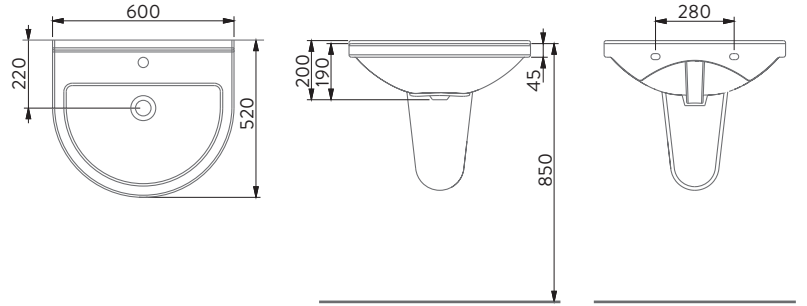

A012001H

TERRA LAVABO | 60cm

TERRA WASHBASIN | 60cm

A014101H

TERRA - VOLCANO ORTAK YARIM AYAK

TERRA - VOLCANO SEMI PEDESTAL

DUVARA
MONTAJA UYGUN
WALL MOUNTED

AYAKLA
KULLANILABİLİR
PEDESTAL AVAILABLE

A012001H

TERRA LAVABO | 60cm

TERRA WASHBASIN | 60cm

A014001H

TERRA - VOLCANO ORTAK TAM AYAK

TERRA - VOLCANO FULL PEDESTAL