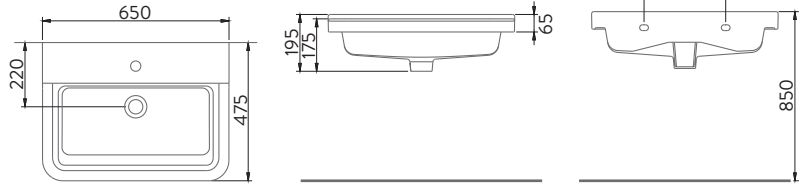

PETITE YAVAŞ KAPANIR İNCE KLOZET KAPAĞI
PETITE SLOW CLOSE SLIM SEAT&COVER

NEW

PETITE

OCEAN PLUS

A033001H

OCEAN PLUS LAVABO | 65cm
OCEAN PLUS WASHBASIN | 65cm

MOBİLYAYA
UYGUN
FURNITURE
COMPATIBLE

DUVARA
MONTAJA UYGUN
WALL MOUNTED