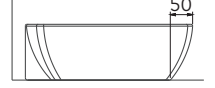

A002161H

BEYAZ | WHITE
DIES BATARYA DELİKLİ TEZGAH ÜSTÜ
PARLAK LAVABO | 50cm
DIES COUNTERTOP OVAL WASHBASIN
GLOSSY WITH
TAP HOLE | 50cm

A002181H

MAT BEYAZ | MATT WHITE
DIES BATARYA DELİKLİ TEZGAH ÜSTÜ
PARLAK LAVABO | 50cm
DIES COUNTERTOP OVAL WASHBASIN
GLOSSY WITH
TAP HOLE | 50cm

A002166H

ANTRASİT | ANTHRACITE
DIES BATARYA DELİKLİ TEZGAH
ÜSTÜ MAT LAVABO | 50cm
DIES COUNTERTOP OVAL
WASHBASIN MATT WITH
TAP HOLE | 50cm

A002167H

METALİK KAHVE | METALIC BROWN
DIES BATARYA DELİKLİ TEZGAH
ÜSTÜ MAT LAVABO | 50cm
DIES COUNTERTOP OVAL
WASHBASIN MATT WITH
TAP HOLE | 50cm

A002162H

SİYAH | BLACK
DIES BATARYA DELİKLİ TEZGAH
ÜSTÜ PARLAK LAVABO | 50cm
DIES COUNTERTOP OVAL
WASHBASIN GLOSSY WITH
TAP HOLE | 50cm

A002163H

TURUNCU | ORANGE
DIES BATARYA DELİKLİ TEZGAH
ÜSTÜ PARLAK LAVABO | 50cm
DIES COUNTERTOP OVAL
WASHBASIN GLOSSY WITH
TAP HOLE | 50cm

A002164H

KIRMIZI | RED
DIES BATARYA DELİKLİ TEZGAH
ÜSTÜ PARLAK LAVABO | 50cm
DIES COUNTERTOP OVAL
WASHBASIN GLOSSY WITH
TAP HOLE | 50cm

A002165H

YEŞİL | GREEN
DIES BATARYA DELİKLİ TEZGAH
ÜSTÜ MAT LAVABO | 50cm
DIES COUNTERTOP OVAL
WASHBASIN MATT WITH
TAP HOLE | 50cm