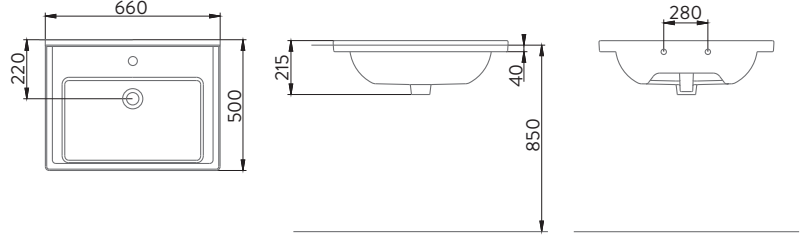

A043101H

SILVA KARE ETAJERLİ TEZGAH LAVABO | 65cm
SILVA WASHBASIN WITH EDGED SHELF | 65cm

A043102H

SILVA KARE ETAJERLİ TEZGAH LAVABO | 80cm
SILVA WASHBASIN WITH EDGED SHELF | 80cm

A043103H

SILVA KARE ETAJERLİ TEZGAH LAVABO | 100cm
SILVA WASHBASIN WITH EDGED SHELF | 100cm