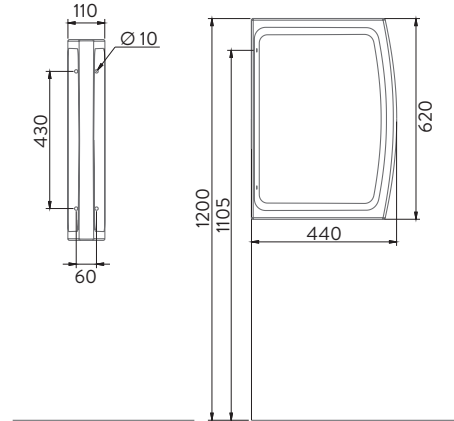

TEK PARA ÜRÜNLER

STAND ALONE PRODUCTS

A058001H

PİSUVAR ARA BÖLME
SEPERATOR

A058002H

PİSUVAR ARA BÖLME TURUNCU
SEPERATOR ORANGE

A058003H

PİSUVAR ARA BÖLME SİYAH
SEPERATOR BLACK