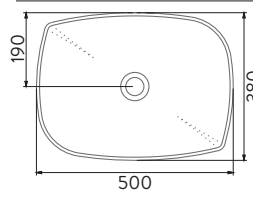

AURA DIES

TEZGAH ÜSTÜ
KULLANIM
COUNTERTOP
USAGE

A002151H

BEYAZ | WHITE
DIES TEZGAH ÜSTÜ PARLAK LAVABO | 50cm
DIES COUNTERTOP OVAL WASHBASIN
GLOSSY | 50cm

A002171H

MAT BEYAZ | MATT WHITE
DIES TEZGAH ÜSTÜ PARLAK LAVABO | 50cm
DIES COUNTERTOP OVAL WASHBASIN
GLOSSY | 50cm

A002156H

ANTRASİT | ANTHRACITE
DIES TEZGAH ÜSTÜ MAT
LAVABO | 50cm
DIES COUNTERTOP OVAL
WASHBASIN MATT | 50cm

A002157H

METALİK KAHVE | METALIC BROWN
DIES TEZGAH ÜSTÜ MAT
LAVABO | 50cm
DIES COUNTERTOP OVAL
WASHBASIN MATT | 50cm

A002152H

SİYAH | BLACK
DIES TEZGAH ÜSTÜ PARLAK
LAVABO | 50cm
DIES COUNTERTOP OVAL
WASHBASIN GLOSSY | 50cm

A002153H

TURUNCU | ORANGE
DIES TEZGAH ÜSTÜ PARLAK
LAVABO | 50cm
DIES COUNTERTOP OVAL
WASHBASIN GLOSSY | 50cm

A002154H

KIRMIZI | RED
DIES TEZGAH ÜSTÜ PARLAK
LAVABO | 50cm
DIES COUNTERTOP OVAL
WASHBASIN GLOSSY | 50cm

A002155H

YEŞİL | GREEN
DIES TEZGAH ÜSTÜ MAT
LAVABO | 50cm
DIES COUNTERTOP OVAL
WASHBASIN MATT | 50cm