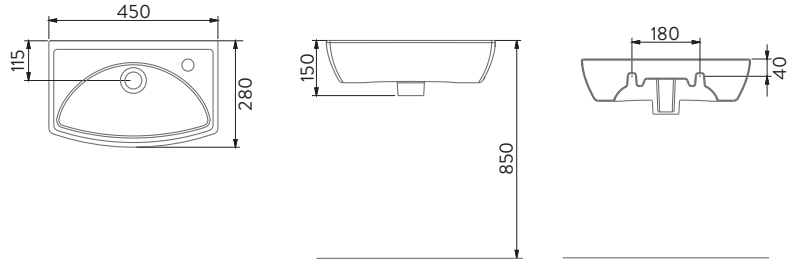

A002036H

28x35cm LAVABO | BATARYA DELİKLİ
28x35cm WASHBASIN | WITH TAP HOLE

A002045H

28x45cm LAVABO | BATARYA DELİKSİZ
28x45cm WASHBASIN | WITHOUT TAP HOLE

A002145H

28x45cm LAVABO | BATARYA DELİKLİ
28x45cm WASHBASIN | WITH TAP HOLE