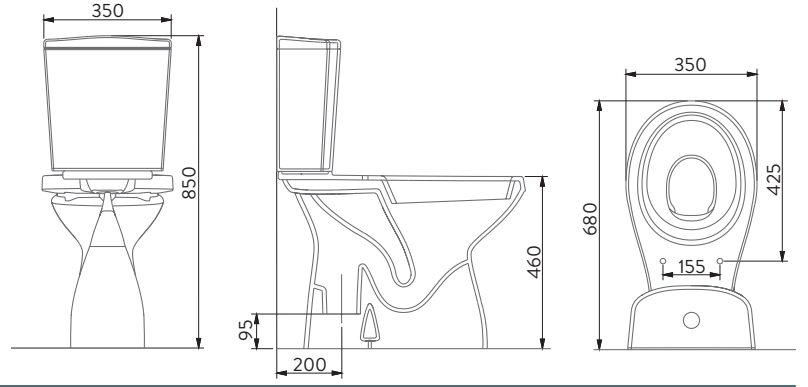

İÇ TAKIM | FLUSHING MECHANISM

AG50004

YAVAŞ KAPANIR İNCE KAPAK
SLOW CLOSE SLIM SEAT & COVER

AG50002

KLOZET KAPAĞI | STANDART SEAT & COVER

A051091H

WC PAN | WITHOUT BIDET FUNCTION

A052067H