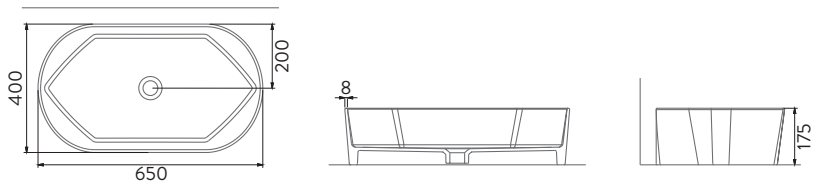

TEZGAH ÜSTÜ
KULLANIM
COUNTERTOP
USAGE