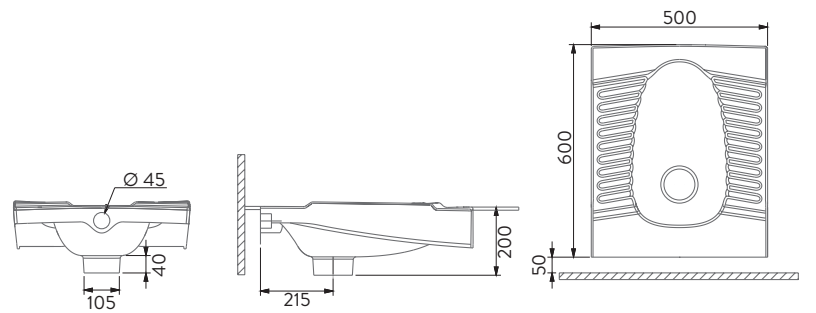

A056001

HELTA TAŞI ARKADAN YIKAMA GİRİŞLİ
REAR FLUSH INLET SQUATTING PAN