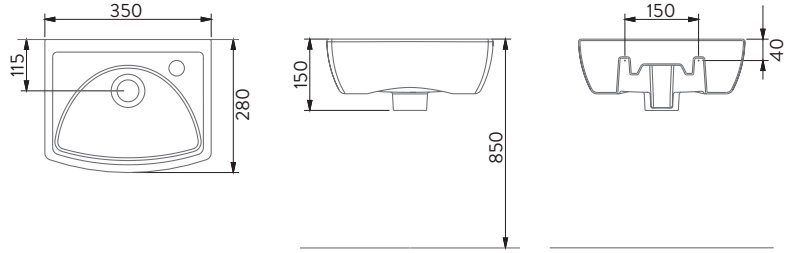

A002035H

28x35cm LAVABO | BATARYA DELİKSİZ
28x35cm WASHBASIN | WITHOUT TAP HOLE

A002036H

28x35cm LAVABO | BATARYA DELİKLİ
28x35cm WASHBASIN | WITH TAP HOLE