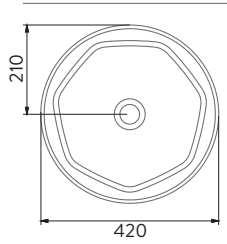

STELLA

A124001H

STELLA TEZGAH ÜSTÜ YUVARLAK BATARYA DELİKLİ LAVABO | 42cm
STELLA ROUND COUNTERTOP WASHBASIN WITH TAP HOLE | 42cm

A124011H

STELLA TEZGAH ÜSTÜ YUVARLAK LAVABO | 42cm
STELLA COUNTERTOP ROUND WASHBASIN | 42cm