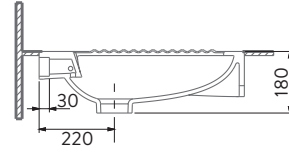

A006201H

DELTA ARKADAN GİRİŞLİ HELA TAŞI

DELTA REAR FLUSH INLET SQUATTING PAN

GELENEKSEL VİTRİFİYENİN EN HİJYENİK HALİ: DELTA RIM-OUT HELA TAŞI

THE MOST HYGIENIC VERSION OF TRADITIONAL SANITARY WARE: DELTA RIM-OUT SQUATTING TOILET