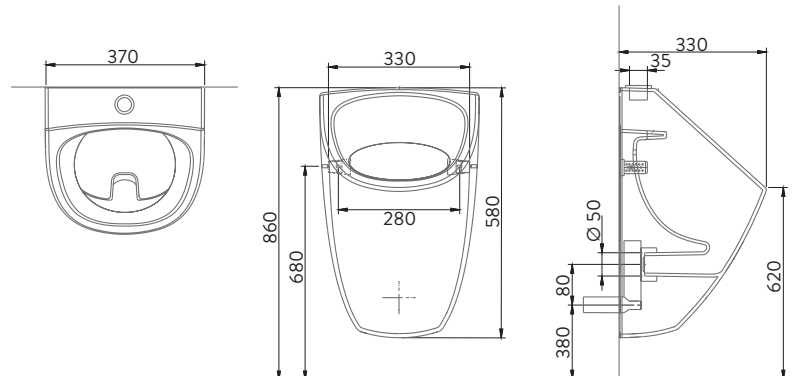

A059002H

ÜSTTEN YIKAMA GİRİŞLİ
PİSUVAR
TOP FLUSH INLET URINAL

A059021H

ARKADAN YIKAMA GİRİŞLİ
PİSUVAR SİYAH
TOP FLUSH INLET URINAL BLACK