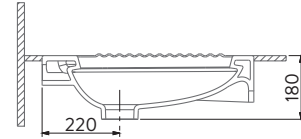

A006201H

DELTA ARKADAN GİRİŞLİ HELA TAŞI

DELTA REAR FLUSH INLET SQUATTING PAN

GELENEKSEL VİTRİFİYENİN EN HİJYENİK HALİ: DELTA RIM-OUT HELA TAŞI

THE MOST HYGIENIC VERSION OF TRADITIONAL SANITARY WARE: DELTA RIM-OUT SQUATTING TOILET