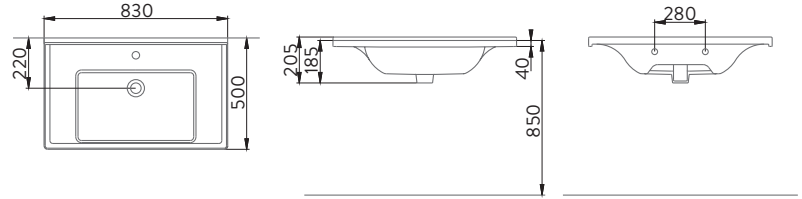

A043101H

SILVA KARE ETAJERLİ TEZGAH LAVABO | 65cm
SILVA WASHBASIN WITH EDGED SHELF | 65cm

A043102H

SILVA KARE ETAJERLİ TEZGAH LAVABO | 80cm
SILVA WASHBASIN WITH EDGED SHELF | 80cm

A043103H

SILVA KARE ETAJERLİ TEZGAH LAVABO | 100cm
SILVA WASHBASIN WITH EDGED SHELF | 100cm