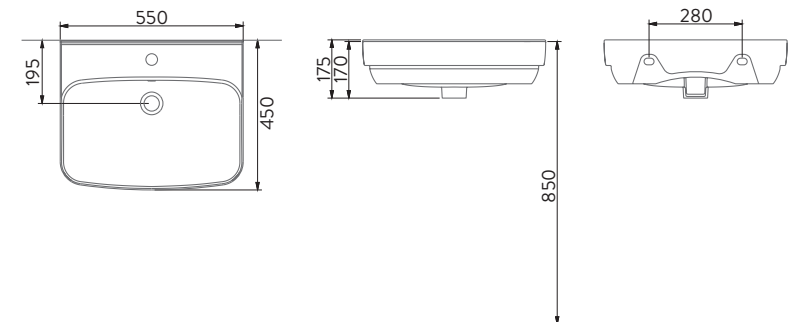

TEZGAH ÜSTÜ
KULLANIM
COUNTERTOP
USAGE

AYAKLA
KULLANILABİLİR
PEDESTAL AVAİBLR

DUVARA
MONTAJA UYGUN
WALL MOUNTED

YARI GÖMME
LAVABOLU
SEMI-RECESSED
BASIN