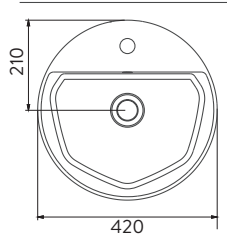

A124001H

STELLA TEZGAH ÜSTÜ YUVARLAK BATARYA DELİKLİ LAVABO | 42cm
STELLA ROUND COUNTERTOP WASHBASIN WITH TAP HOLE | 42cm