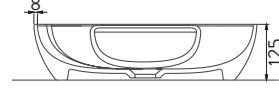

A002161H

BEYAZ | WHITE
DIES BATARYA DELİKLİ TEZGAH ÜSTÜ
PARLAK LAVABO | 50cm
DIES COUNTERTOP OVAL WASHBASIN
GLOSSY WITH
TAP HOLE | 50cm

A002181H

MAT BEYAZ | MATT WHITE
DIES BATARYA DELİKLİ TEZGAH ÜSTÜ
PARLAK LAVABO | 50cm
DIES COUNTERTOP OVAL WASHBASIN
GLOSSY WITH
TAP HOLE | 50cm

A002166H

ANTRASİT | ANTHRACITE
DIES BATARYA DELİKLİ TEZGAH
ÜSTÜ MAT LAVABO | 50cm
DIES COUNTERTOP OVAL
WASHBASIN MATT WITH
TAP HOLE | 50cm

A002167H

METALİK KAHVE | METALIC BROWN
DIES BATARYA DELİKLİ TEZGAH
ÜSTÜ MAT LAVABO | 50cm
DIES COUNTERTOP OVAL
WASHBASIN MATT WITH
TAP HOLE | 50cm

A002162H

SİYAH | BLACK
DIES BATARYA DELİKLİ TEZGAH
ÜSTÜ PARLAK LAVABO | 50cm
DIES COUNTERTOP OVAL
WASHBASIN GLOSSY WITH
TAP HOLE | 50cm

A002163H

TURUNCU | ORANGE
DIES BATARYA DELİKLİ TEZGAH
ÜSTÜ PARLAK LAVABO | 50cm
DIES COUNTERTOP OVAL
WASHBASIN GLOSSY WITH
TAP HOLE | 50cm

A002164H

KIRMIZI | RED
DIES BATARYA DELİKLİ TEZGAH
ÜSTÜ PARLAK LAVABO | 50cm
DIES COUNTERTOP OVAL
WASHBASIN GLOSSY WITH
TAP HOLE | 50cm

A002165H

YEŞİL | GREEN
DIES BATARYA DELİKLİ TEZGAH
ÜSTÜ MAT LAVABO | 50cm
DIES COUNTERTOP OVAL
WASHBASIN MATT WITH
TAP HOLE | 50cm