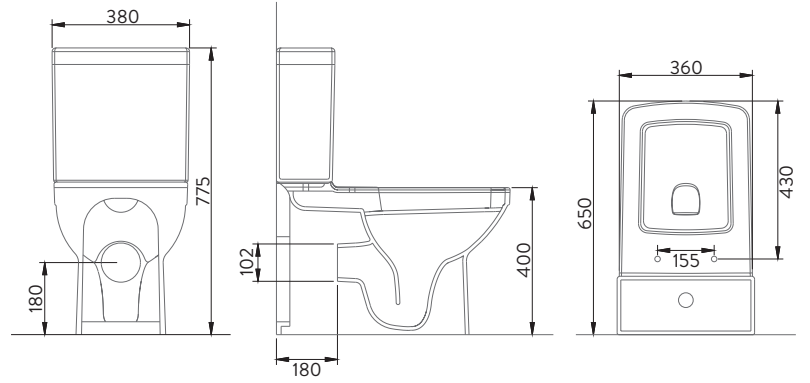

SILVA DUVARA TAM DAYALI KLOZET SILVA BTW CLOSE-COUPLED WC

A041001H

KLOZET | WC PAN

A015801H

REZERVUAR | CISTERN

A040001

YAVAŞ KAPANIR İNCE KAPAK
SLOW CLOSE SLIM SEAT & COVER

AG15501

SILVA İÇ TAKIM
SILVA FLUSHING MECHANISM

A041002H

WC PAN
WITHOUT BIDET FUNCTION

A040901

LUNA - SILVA YAVAŞ KAPANIR İNCE KLOZET KAPAĞI | BAĞIMSIZ
LUNA - SILVA SLOW CLOSE SLIM SEAT & COVER | SPARE PART