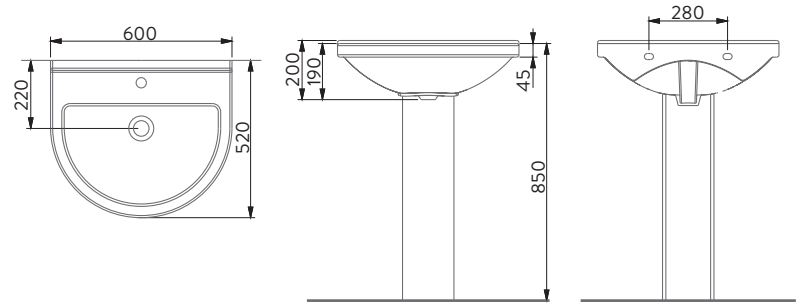

A012001H

TERRA LAVABO | 60cm

TERRA WASHBASIN | 60cm

A014001H

TERRA - VOLCANO ORTAK TAM AYAK

TERRA - VOLCANO FULL PEDESTAL