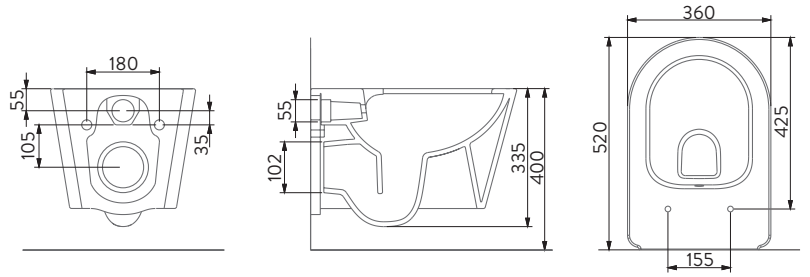

A127020H

STELLA ASMA BİDE / STELLA WALL-HUNG BIDET

H95600319

ASMA BİDE MONTAJ SETİ / WALL-HUNG BIDET MOUNTING KIT

*MONTAJ SETİ İLE KULLANILMALIDIR. / SHOULD BE USED WITH MOUNTING KIT