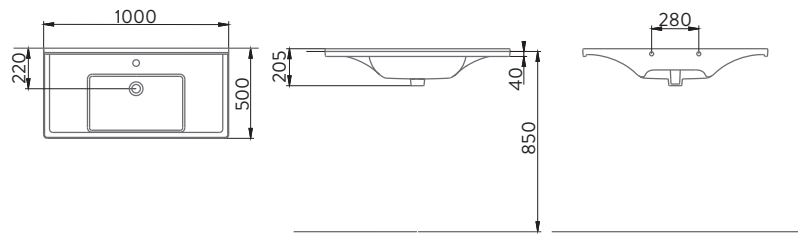

A043101H

SILVA KARE ETAJERLİ TEZGAH LAVABO | 65cm
SILVA WASHBASIN WITH EDGED SHELF | 65cm

A043102H

SILVA KARE ETAJERLİ TEZGAH LAVABO | 80cm
SILVA WASHBASIN WITH EDGED SHELF | 80cm

A043103H

SILVA KARE ETAJERLİ TEZGAH LAVABO | 100cm
SILVA WASHBASIN WITH EDGED SHELF | 100cm