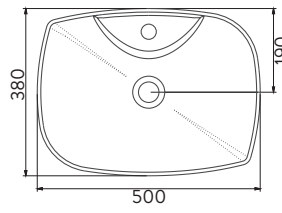

A002161H

BEYAZ | WHITE
DIES BATARYA DELİKLİ TEZGAH ÜSTÜ
PARLAK LAVABO | 50cm
DIES COUNTERTOP OVAL WASHBASIN
GLOSSY WITH
TAP HOLE | 50cm

A002181H

MAT BEYAZ | MATT WHITE
DIES BATARYA DELİKLİ TEZGAH ÜSTÜ
PARLAK LAVABO | 50cm
DIES COUNTERTOP OVAL WASHBASIN
GLOSSY WITH
TAP HOLE | 50cm

A002166H

ANTRASİT | ANTHRACITE
DIES BATARYA DELİKLİ TEZGAH
ÜSTÜ MAT LAVABO | 50cm
DIES COUNTERTOP OVAL
WASHBASIN MATT WITH
TAP HOLE | 50cm

A002167H

METALİK KAHVE | METALIC BROWN
DIES BATARYA DELİKLİ TEZGAH
ÜSTÜ MAT LAVABO | 50cm
DIES COUNTERTOP OVAL
WASHBASIN MATT WITH
TAP HOLE | 50cm

A002162H

SİYAH | BLACK
DIES BATARYA DELİKLİ TEZGAH
ÜSTÜ PARLAK LAVABO | 50cm
DIES COUNTERTOP OVAL
WASHBASIN GLOSSY WITH
TAP HOLE | 50cm

A002163H

TURUNCU | ORANGE
DIES BATARYA DELİKLİ TEZGAH
ÜSTÜ PARLAK LAVABO | 50cm
DIES COUNTERTOP OVAL
WASHBASIN GLOSSY WITH
TAP HOLE | 50cm

A002164H

KIRMIZI | RED
DIES BATARYA DELİKLİ TEZGAH
ÜSTÜ PARLAK LAVABO | 50cm
DIES COUNTERTOP OVAL
WASHBASIN GLOSSY WITH
TAP HOLE | 50cm

A002165H

YEŞİL | GREEN
DIES BATARYA DELİKLİ TEZGAH
ÜSTÜ MAT LAVABO | 50cm
DIES COUNTERTOP OVAL
WASHBASIN MATT WITH
TAP HOLE | 50cm