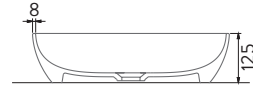

AURA DIES

TEZGAH ÜSTÜ
KULLANIM
COUNTERTOP
USAGE

A002151H

BEYAZ | WHITE
DIES TEZGAH ÜSTÜ PARLAK LAVABO | 50cm
DIES COUNTERTOP OVAL WASHBASIN
GLOSSY | 50cm

A002171H

MAT BEYAZ | MATT WHITE
DIES TEZGAH ÜSTÜ PARLAK LAVABO | 50cm
DIES COUNTERTOP OVAL WASHBASIN
GLOSSY | 50cm

A002156H

ANTRASİT | ANTHRACITE
DIES TEZGAH ÜSTÜ MAT
LAVABO | 50cm
DIES COUNTERTOP OVAL
WASHBASIN MATT | 50cm

A002157H

METALİK KAHVE | METALIC BROWN
DIES TEZGAH ÜSTÜ MAT
LAVABO | 50cm
DIES COUNTERTOP OVAL
WASHBASIN MATT | 50cm

A002152H

SİYAH | BLACK
DIES TEZGAH ÜSTÜ PARLAK
LAVABO | 50cm
DIES COUNTERTOP OVAL
WASHBASIN GLOSSY | 50cm

A002153H

TURUNCU | ORANGE
DIES TEZGAH ÜSTÜ PARLAK
LAVABO | 50cm
DIES COUNTERTOP OVAL
WASHBASIN GLOSSY | 50cm

A002154H

KIRMIZI | RED
DIES TEZGAH ÜSTÜ PARLAK
LAVABO | 50cm
DIES COUNTERTOP OVAL
WASHBASIN GLOSSY | 50cm

A002155H

YEŞİL | GREEN
DIES TEZGAH ÜSTÜ MAT
LAVABO | 50cm
DIES COUNTERTOP OVAL
WASHBASIN MATT | 50cm