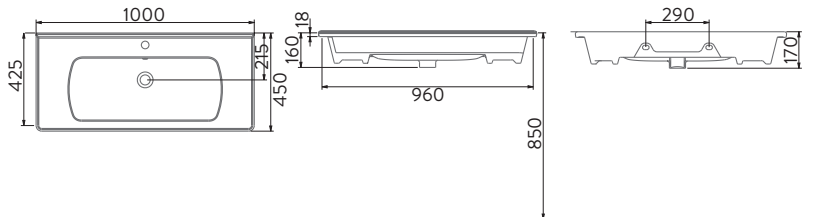

A143030H **BEYAZ** | WHITE

SATURN FLAT TEZGAH LAVABO | 100cm
SATURN WASHBASIN FLAT SHELF | 100cm

A143031H **MAT BEYAZ** | MATT WHITE

SATURN FLAT TEZGAH LAVABO | 100cm
SATURN WASHBASIN FLAT SHELF | 100cm