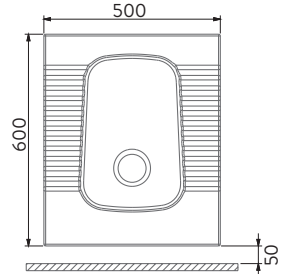

A006201H

DELTA ARKADAN GİRİŞLİ HELA TAŞI

DELTA REAR FLUSH INLET SQUATTING PAN

GELENEKSEL VİTRİFİYENİN EN HİJYENİK HALİ: DELTA RIM-OUT HELA TAŞI

THE MOST HYGIENIC VERSION OF TRADITIONAL SANITARY WARE: DELTA RIM-OUT SQUATTING TOILET