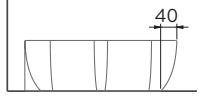

AURA LUCIDA