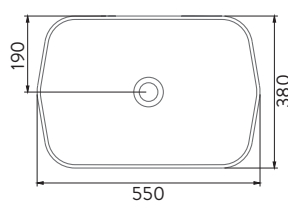

AURA LUCIDA