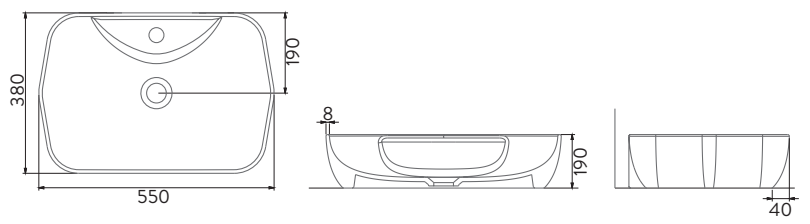

AURA LUCIDA

TEZGAH ÜSTÜ
KULLANIM
COUNTERTOP
USAGE

A002561H

BEYAZ | WHITE
LUCIDA BATARYA DELİKLİ TEZGAH ÜSTÜ
PARLAK LAVABO | 55cm
LUCIDA COUNTERTOP OVAL WASHBASIN
GLOSSY WITH
TAP HOLE | 55cm

A002581H

MAT BEYAZ | MATT WHITE
LUCIDA BATARYA DELİKLİ TEZGAH ÜSTÜ
PARLAK LAVABO | 55cm
LUCIDA COUNTERTOP OVAL WASHBASIN
GLOSSY WITH
TAP HOLE | 55cm

A002566H

ANTRASİT | ANTHRACITE
LUCIDA BATARYA DELİKLİ TEZGAH
ÜSTÜ MAT LAVABO | 55cm
LUCIDA COUNTERTOP OVAL
WASHBASIN MATT WITH
TAP HOLE | 55cm

A002567H

METALİK KAHVE | METALIC BROWN
LUCIDA BATARYA DELİKLİ TEZGAH
ÜSTÜ MAT LAVABO | 55cm
LUCIDA COUNTERTOP OVAL
WASHBASIN MATT WITH
TAP HOLE | 55cm

A002562H

SİYAH | BLACK
LUCIDA BATARYA DELİKLİ TEZGAH
ÜSTÜ PARLAK LAVABO | 55cm
LUCIDA COUNTERTOP OVAL
WASHBASIN GLOSSY WITH
TAP HOLE | 55cm

A002563H

TURUNCU | ORANGE
LUCIDA BATARYA DELİKLİ TEZGAH
ÜSTÜ PARLAK LAVABO | 55cm
LUCIDA COUNTERTOP OVAL
WASHBASIN GLOSSY WITH
TAP HOLE | 55cm

A002564H

KIRMIZI | RED
LUCIDA BATARYA DELİKLİ TEZGAH
ÜSTÜ PARLAK LAVABO | 55cm
LUCIDA COUNTERTOP OVAL
WASHBASIN GLOSSY WITH
TAP HOLE | 55cm

A002565H

YEŞİL | GREEN
LUCIDA BATARYA DELİKLİ TEZGAH
ÜSTÜ MAT LAVABO | 55cm
LUCIDA COUNTERTOP OVAL
WASHBASIN MATT WITH
TAP HOLE | 55cm