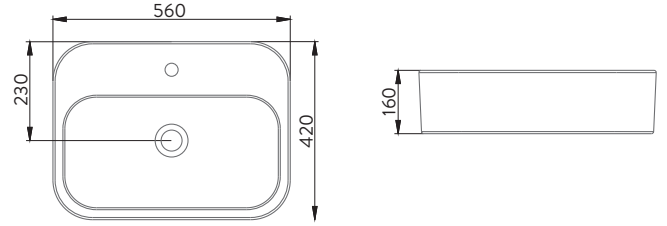

A074003H

**AQUA TEZGAH ÜSTÜ
DİKDÖRTGEN LAVABO | 56cm**
AQUA COUNTERTOP
RECTANGULAR WASHBASIN | 56cm

A074023H

**AQUA TEZGAH ÜSTÜ DİKDÖRTGEN
LAVABO TURUNCU | 56cm**
AQUA COUNTERTOP RECTANGULAR
WASHBASIN ORANGE | 56cm