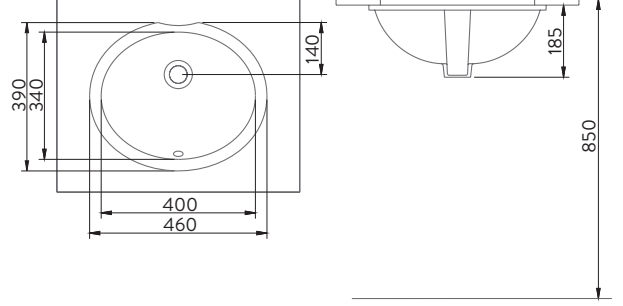

A002001H

TEZGAH ALTI OVAL LAVABO | 46cm
UNDER COUNTER OVAL WASHBASIN | 46cm