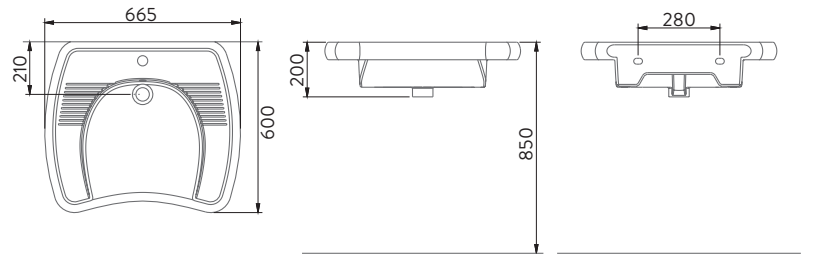

A052067H

BEDENSEL ENGELLİ LAVABO
DISABLED WASHBASIN