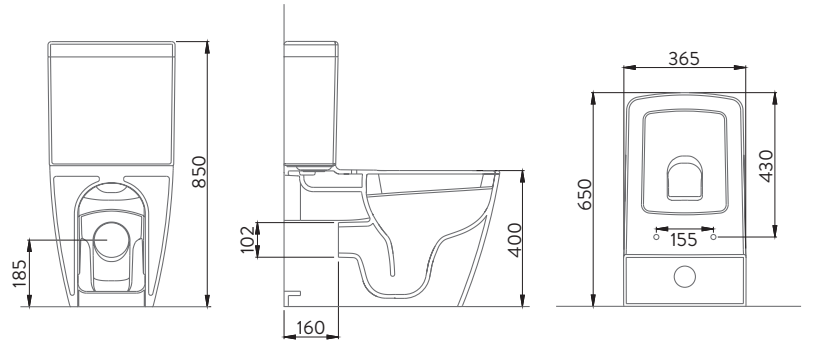

LUNA DUVARA TAM DAYALI KLOZET

LUNA BTW CLOSE-COUPLED WC

A061001H

KLOZET | WC PAN

A035801H

REZERVUAR | CISTERN

AG35501

LUNA İÇ TAKIM | LUNA FLUSHING MECHANISM

A040001

YAVAŞ KAPANIR İNCE KAPAK | SLOW CLOSE SLIM SEAT & COVER

A061002H

WC PAN | WITHOUT BIDET FUNCTION

KOLAY - TAK ÇIKAR
EASY RELEASE

YAVAŞ KAPANIR KAPAK
SLOW CLOSE COVER

2,5-4,5lt
SU TÜKETİMİ
WATER CONSUMPTION

SU TASARRUFU
WATER SAVING