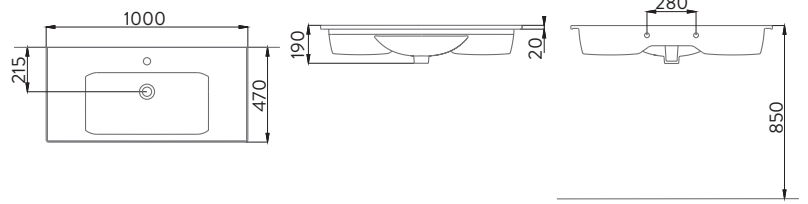

A063203H

LUNA FLAT LAVABO | 100cm

LUNA FLAT WASHBASIN | 100cm

MOBİLYAYA
UYGUN
FURNITURE
COMPATIBLE

DUVARA
MONTAJA UYGUN
WALL MOUNTED

LUNA DUVARA TAM DAYALI KLOZET

LUNA BTW CLOSE-COUPLED WC

A061001H

KLOZET | WC PAN

A035801H

REZERVUAR | CISTERN

AG35501

LUNA İÇ TAKIM | LUNA FLUSHING MECHANISM

A040001

YAVAŞ KAPANIR İNCE KAPAK | SLOW CLOSE SLIM SEAT & COVER

A061002H

WC PAN | WITHOUT BIDET FUNCTION

KOLAY - TAK ÇIKAR
EASY RELEASE

YAVAŞ KAPANIR KAPAK
SLOW CLOSE COVER

2,5-4,5lt
SU TÜKETİMİ
WATER CONSUMPTION

SU TASARRUFU
WATER SAVING