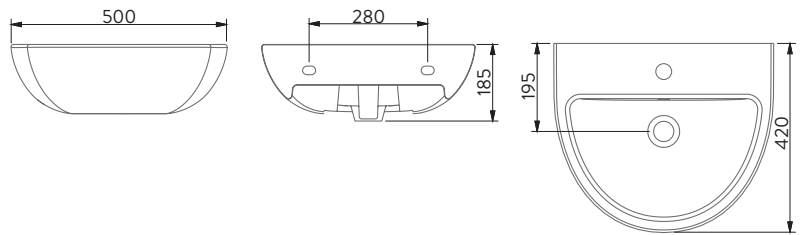

TEZGAH ALTI OVAL LAVABO | 55cm
UNDER COUNTER OVAL WASHBASIN | 55cm

DUVARA
MONTAJA UYGUN
WALL MOUNTED

AYAKLA
KULLANILABİLİR
PEDESTAL AVAİLE

A053001H

LAVABO | 50cm
WASHBASIN | 50cm

TEK PARÇA ÜRÜNLER

STAND ALONE PRODUCTS