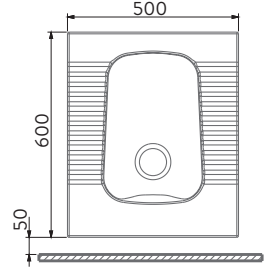

A006201H

DELTA ARKADAN GİRİŞLİ HELA TAŞI

DELTA REAR FLUSH INLET SQUATTING PAN