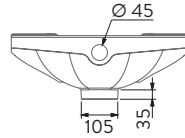

A006201H

DELTA ARKADAN GİRİŞLİ HELA TAŞI

DELTA REAR FLUSH INLET SQUATTING PAN

GELENEKSEL VİTRİFİYENİN EN HİJYENİK HALİ: DELTA RIM-OUT HELA TAŞI

THE MOST HYGIENIC VERSION OF TRADITIONAL SANITARY WARE: DELTA RIM-OUT SQUATTING TOILET