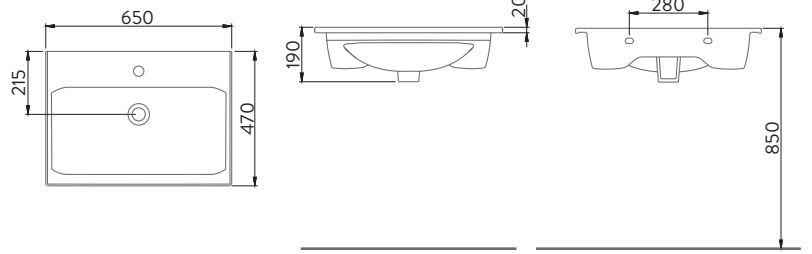

A063202H

LUNA FLAT LAVABO | 80cm
LUNA FLAT WASHBASIN | 80cm

MOBİLYAYA
UYGUN
FURNITURE
COMPATIBLE

DUVARA
MONTAJA UYGUN
WALL MOUNTED