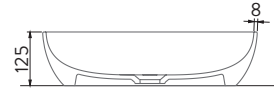

AURA ALTO

TEZGAH ÜSTÜ
KULLANIM
COUNTERTOP
USAGE

A002051H

BEYAZ | WHITE

ALTO TEZGAH ÜSTÜ PARLAK LAVABO | 50cm
ALTO COUNTERTOP OVAL WASHBASIN
GLOSSY | 50cm

A002071H

MAT BEYAZ | MATT WHITE

ALTO TEZGAH ÜSTÜ PARLAK LAVABO | 50cm
ALTO COUNTERTOP OVAL WASHBASIN
GLOSSY | 50cm

A002056H

ANTRASİT | ANTHRACITE
ALTO TEZGAH ÜSTÜ MAT
LAVABO | 50cm

ALTO COUNTERTOP OVAL
WASHBASIN MATT | 50cm

A002057H

METALİK KAHVE | METALIC BROWN
ALTO TEZGAH ÜSTÜ MAT
LAVABO | 50cm

ALTO COUNTERTOP OVAL
WASHBASIN MATT | 50cm

A002052H

SİYAH | BLACK
ALTO TEZGAH ÜSTÜ
PARLAK LAVABO | 50cm

ALTO COUNTERTOP OVAL
WASHBASIN GLOSSY | 50cm

A002053H

TURUNCU | ORANGE
ALTO TEZGAH ÜSTÜ
PARLAK LAVABO | 50cm

ALTO COUNTERTOP OVAL
WASHBASIN GLOSSY | 50cm

A002054H

KIRMIZI | RED
ALTO TEZGAH ÜSTÜ
PARLAK LAVABO | 50cm

ALTO COUNTERTOP OVAL
WASHBASIN GLOSSY | 50cm

A002055H

YEŞİL | GREEN
ALTO TEZGAH ÜSTÜ MAT
LAVABO | 50cm

ALTO COUNTERTOP OVAL
WASHBASIN MATT | 50cm