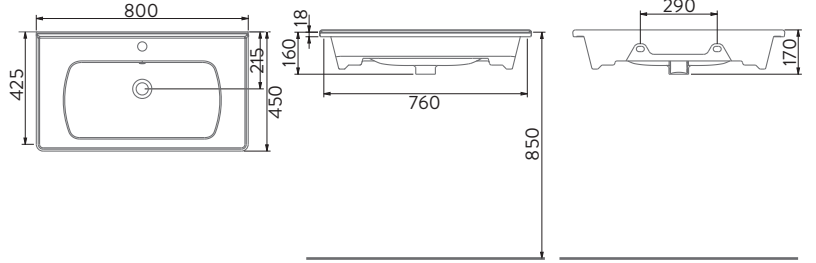

A143020H **BEYAZ** | WHITE

SATURN FLAT TEZGAH LAVABO | 80cm
SATURN WASHBASIN FLAT SHELF | 80cm

A143021H **MAT BEYAZ** | MATT WHITE

SATURN FLAT TEZGAH LAVABO | 80cm
SATURN WASHBASIN FLAT SHELF | 80cm