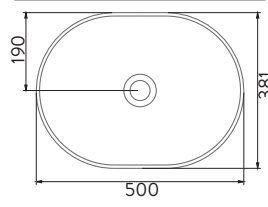

AURA ALTO

TEZGAH ÜSTÜ
KULLANIM
COUNTERTOP
USAGE

A002051H

BEYAZ | WHITE

ALTO TEZGAH ÜSTÜ PARLAK LAVABO | 50cm
ALTO COUNTERTOP OVAL WASHBASIN
GLOSSY | 50cm

A002071H

MAT BEYAZ | MATT WHITE

ALTO TEZGAH ÜSTÜ PARLAK LAVABO | 50cm
ALTO COUNTERTOP OVAL WASHBASIN
GLOSSY | 50cm

A002056H

ANTRASİT | ANTHRACITE
ALTO TEZGAH ÜSTÜ MAT
LAVABO | 50cm

ALTO COUNTERTOP OVAL
WASHBASIN MATT | 50cm

A002057H

METALİK KAHVE | METALIC BROWN
ALTO TEZGAH ÜSTÜ MAT
LAVABO | 50cm

ALTO COUNTERTOP OVAL
WASHBASIN MATT | 50cm

A002052H

SİYAH | BLACK
ALTO TEZGAH ÜSTÜ
PARLAK LAVABO | 50cm

ALTO COUNTERTOP OVAL
WASHBASIN GLOSSY | 50cm

A002053H

TURUNCU | ORANGE
ALTO TEZGAH ÜSTÜ
PARLAK LAVABO | 50cm

ALTO COUNTERTOP OVAL
WASHBASIN GLOSSY | 50cm

A002054H

KIRMIZI | RED
ALTO TEZGAH ÜSTÜ
PARLAK LAVABO | 50cm

ALTO COUNTERTOP OVAL
WASHBASIN GLOSSY | 50cm

A002055H

YEŞİL | GREEN
ALTO TEZGAH ÜSTÜ MAT
LAVABO | 50cm

ALTO COUNTERTOP OVAL
WASHBASIN MATT | 50cm