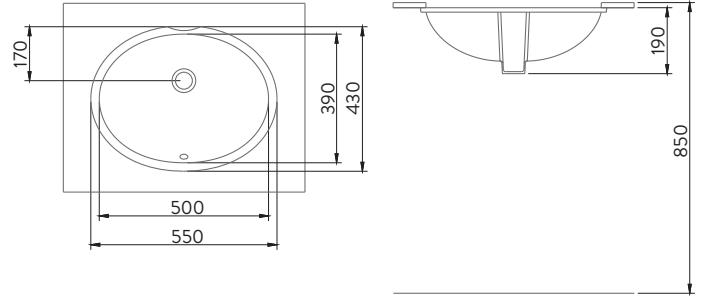

TEZGAH ALTI OVAL LAVABO | 55cm
UNDER COUNTER OVAL WASHBASIN | 55cm

DUVARA
MONTAJA UYGUN
WALL MOUNTED

AYAKLA
KULLANILABİLİR
PEDESTAL AVAİLE

A053001H

LAVABO | 50cm
WASHBASIN | 50cm

TEK PARÇA ÜRÜNLER

STAND ALONE PRODUCTS