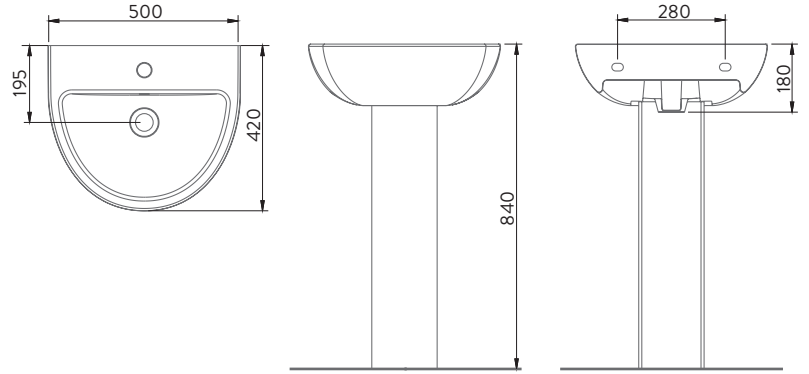

DUVARA
MONTAJA UYGUN
WALL MOUNTED

AYAKLA
KULLANILABİLİR
PEDESTAL AVAILBLE

A055

LAVABO | 50cm | TERRA - VOLCANO ORTAK TAM AYAK
WASHBASIN | 50cm | TERRA - VOLCANO FULL PEDESTAL

DUVARA
MONTAJA UYGUN
WALL MOUNTED

AYAKLA
KULLANILABİLİR
PEDESTAL AVAILBLE

A056

LAVABO | 50cm | TERRA - VOLCANO ORTAK YARIM AYAK
WASHBASIN | 50cm | TERRA - VOLCANO SEMI PEDESTAL