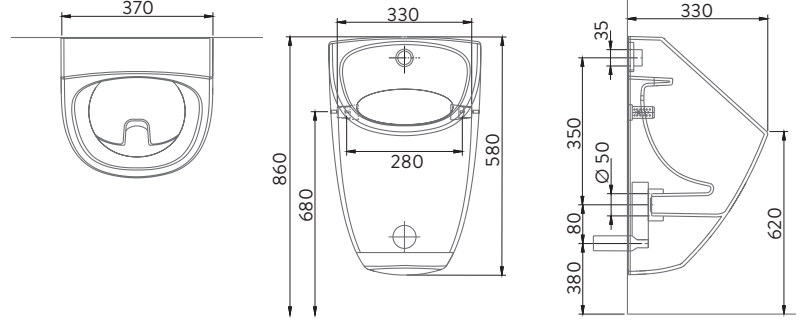

A059001H

ARKADAN YIKAMA GİRİŞLİ
PİSUVAR
REAR FLUSH INLET URINAL

A059011H

ARKADAN YIKAMA GİRİŞLİ PİSUVAR
TURUNCU
REAR FLUSH INLET URINAL ORANGE