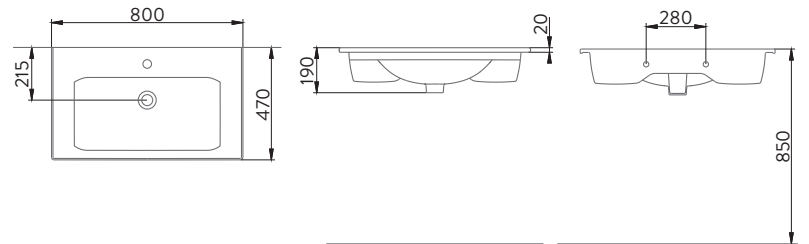

DUVARA
MONTAJA UYGUN
WALL MOUNTED

A063202H

LUNA FLAT LAVABO | 80cm
LUNA FLAT WASHBASIN | 80cm

MOBİLYAYA
UYGUN
FURNITURE
COMPATIBLE

DUVARA
MONTAJA UYGUN
WALL MOUNTED

A063203H

LUNA FLAT LAVABO | 100cm

LUNA FLAT WASHBASIN | 100cm