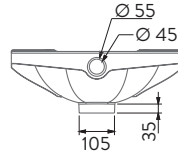

A006201H

DELTA ARKADAN GİRİŞLİ HELA TAŞI

DELTA REAR FLUSH INLET SQUATTING PAN

GELENEKSEL VİTRİFİYENİN EN HİJYENİK HALİ: DELTA RIM-OUT HELA TAŞI

THE MOST HYGIENIC VERSION OF TRADITIONAL SANITARY WARE: DELTA RIM-OUT SQUATTING TOILET