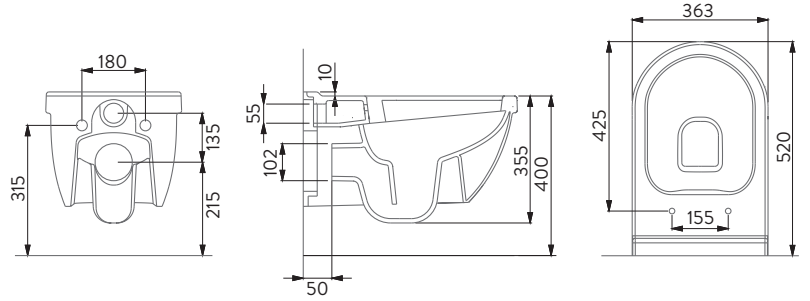

NEON

NEON ASMA KLOZET
NEON WALL-HUNG WC PAN

A151001H

KLOZET | WC PAN

A030011

YAVAŞ KAPANIR İNCE KAPAK | SLOW CLOSE SLIM SEAT & COVER

A151002H

WC PAN | WITHOUT BIDET FUNCTION