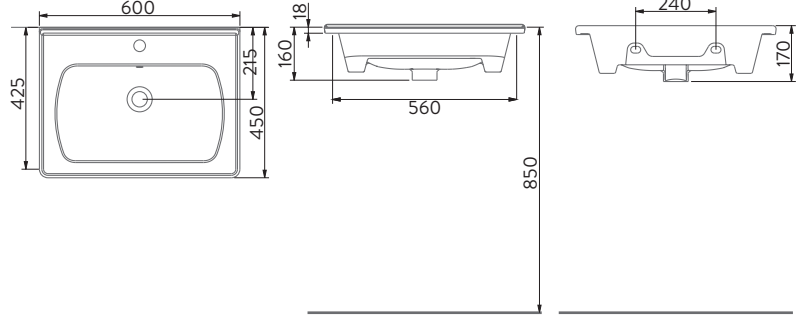

NEW

SATURN

A143010H **BEYAZ** | WHITE

SATURN FLAT TEZGAH LAVABO | 60cm
SATURN WASHBASIN FLAT SHELF | 60cm

A143011H **MAT BEYAZ** | MATT WHITE

SATURN FLAT TEZGAH LAVABO | 60cm
SATURN WASHBASIN FLAT SHELF | 60cm