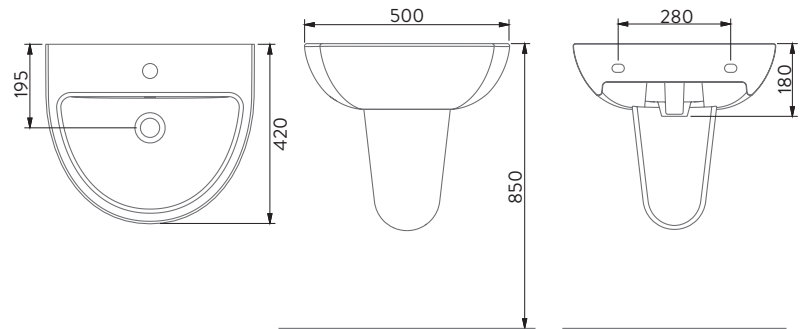

TEK PARÇA ÜRÜNLER

STAND ALONE PRODUCTS

DUVARA
MONTAJA UYGUN
WALL MOUNTED

AYAKLA
KULLANILABİLİR
PEDESTAL AVAILBLE

A055

LAVABO | 50cm | TERRA - VOLCANO ORTAK TAM AYAK
WASHBASIN | 50cm | TERRA - VOLCANO FULL PEDESTAL

DUVARA
MONTAJA UYGUN
WALL MOUNTED

AYAKLA
KULLANILABİLİR
PEDESTAL AVAILBLE

A056

LAVABO | 50cm | TERRA - VOLCANO ORTAK YARIM AYAK
WASHBASIN | 50cm | TERRA - VOLCANO SEMI PEDESTAL