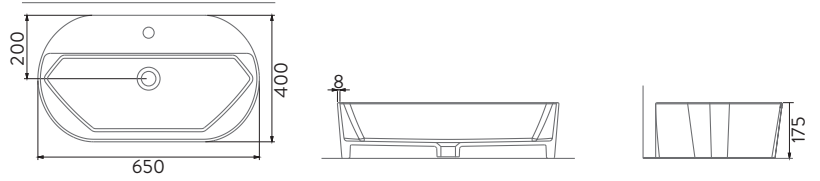

TEZGAH ÜSTÜ
KULLANIM
COUNTERTOP
USAGE