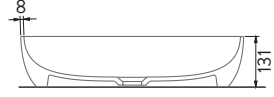

AURA LUCIDA