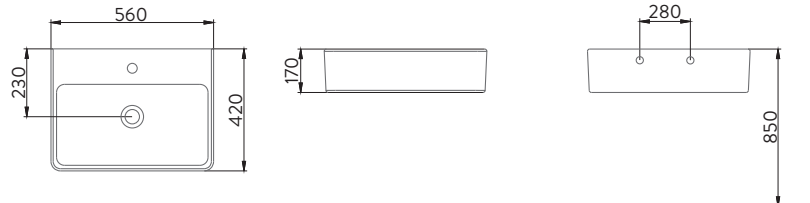

A074004H

**AQUA TEZGAH ÜSTÜ OVAL
DİKDÖRTGEN LAVABO | 56cm**
AQUA COUNTERTOP OVAL
RECTANGULAR WASHBASIN | 56cm

A074014H

**AQUA TEZGAH ÜSTÜ OVAL DİKDÖRTGEN
LAVABO TURUNCU | 56cm**
AQUA COUNTERTOP OVAL RECTANGULAR
WASHBASIN ORANGE | 56cm

A074003H

**AQUA TEZGAH ÜSTÜ
DİKDÖRTGEN LAVABO | 56cm**
AQUA COUNTERTOP
RECTANGULAR WASHBASIN | 56cm

A074023H

**AQUA TEZGAH ÜSTÜ DİKDÖRTGEN
LAVABO TURUNCU | 56cm**
AQUA COUNTERTOP RECTANGULAR
WASHBASIN ORANGE | 56cm