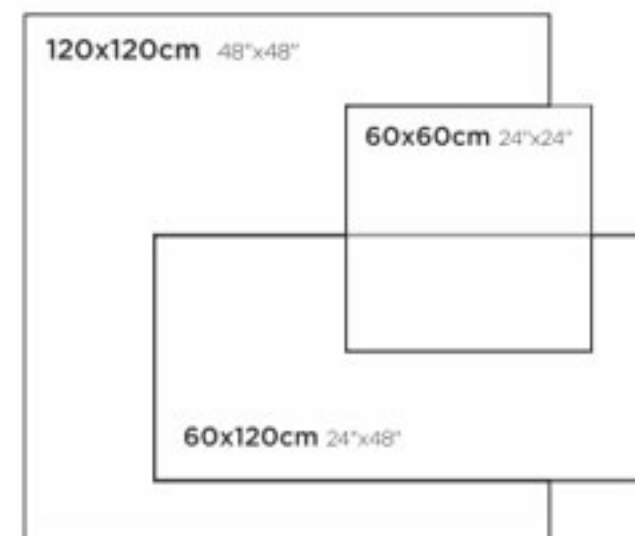

CEMENT

Porcelain Karo / Porcelain Tile "UGL"

120x120 • 60x120 • 60x60

Modern renk tonları ve yalın tasarımıyla sadeliğin modern yorumu: **Cement** Serisi...
Endüstriyel beton görünümünün yansıdığı Cement Serisi, modası geçmeyecek etkileyici ve şık mekanlar sunuyor.

A contemporary interpretation of simplicity with its modern color shades and modest design: The **Cement** Series...
Reflecting industrial cement look, the Cement Series offers impressive and elegant places ahead of its time.