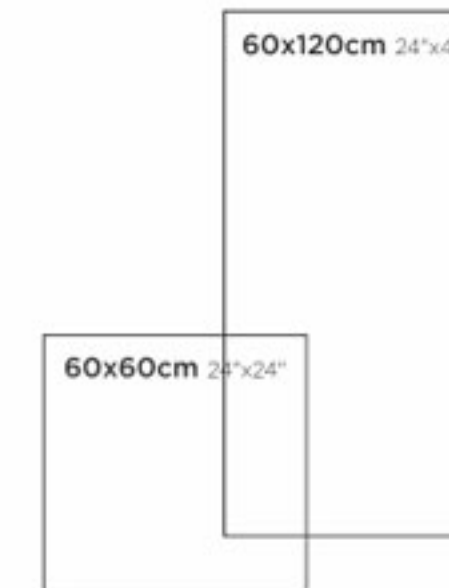

Porselen Karo / Porcelain Tile "UGL"

NEOSTONE

60x120 • 60x60

Betonun modern yorumu: **Neostone** Serisi... Sade yüzey dokusu, işlem görmemiş ham beton görünümü ile Neostone, betonun dayanıklı yapısını modern yaşam ile buluşturuyor.

Contemporary interpretation of concrete: The **Neostone** Series... With its simple surface texture and unprocessed raw concrete look, the Neostone combines durable structure of concrete with modern life.