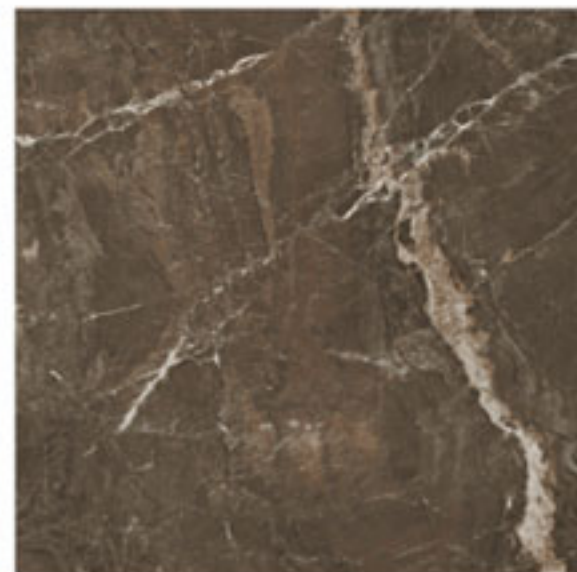

Zeus Kahve / Brown
075502 50x50cm / 20"x20"