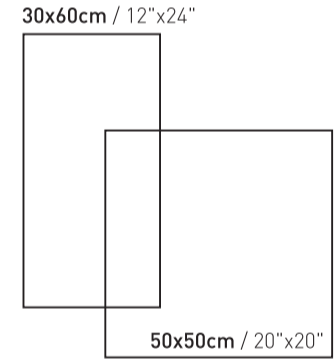

ZEUS

30x60 • 50x50

Mermerin doğal güzelliğini, modern tasarım çizgisiyle buluşturan **Zeus** serisi, kahve, krem, koyu gri ve silver renk paletiyle banyolara, sade ve benzersiz bir atmosfer kazandırıyor.

Zeus series which brings natural beauty of the marble with the modern design style gains simple and unprecedented atmosphere to the bathrooms with its color palette consisting of brown, cream, dark grey and silver.

50x50 Yer Karosu / Floor Tile