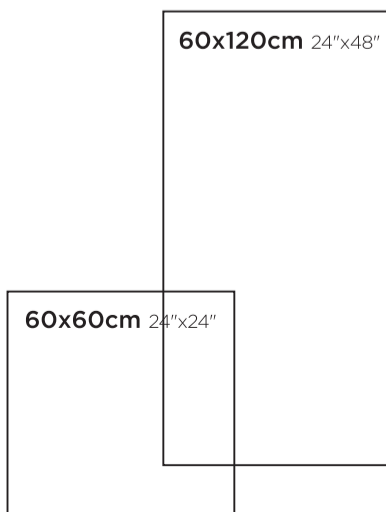

Porselen Karo / Porcelain Tile "UGL"

NEOSTONE

60x120 • 60x60

Betonun modern yorumu: **Neostone** Serisi... Sade yüzey dokusu, işlem görmemiş ham beton görünümü ile Neostone, betonun dayanıklı yapısını modern yaşam ile buluşturuyor.

Contemporary interpretation of concrete: The **Neostone** Series... With its simple surface texture and unprocessed raw concrete look, the Neostone combines durable structure of concrete with modern life.