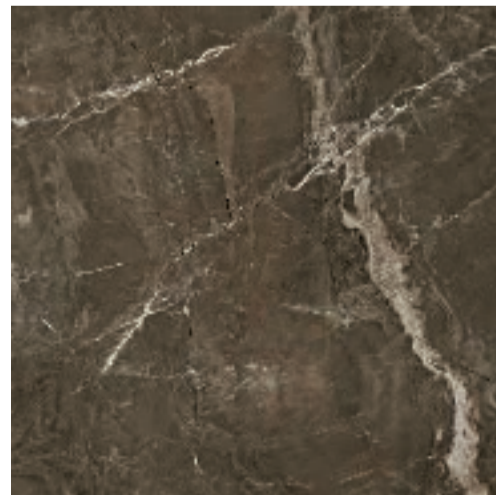

Zeus Kahve / Brown
075502 50x50cm / 20"x20"