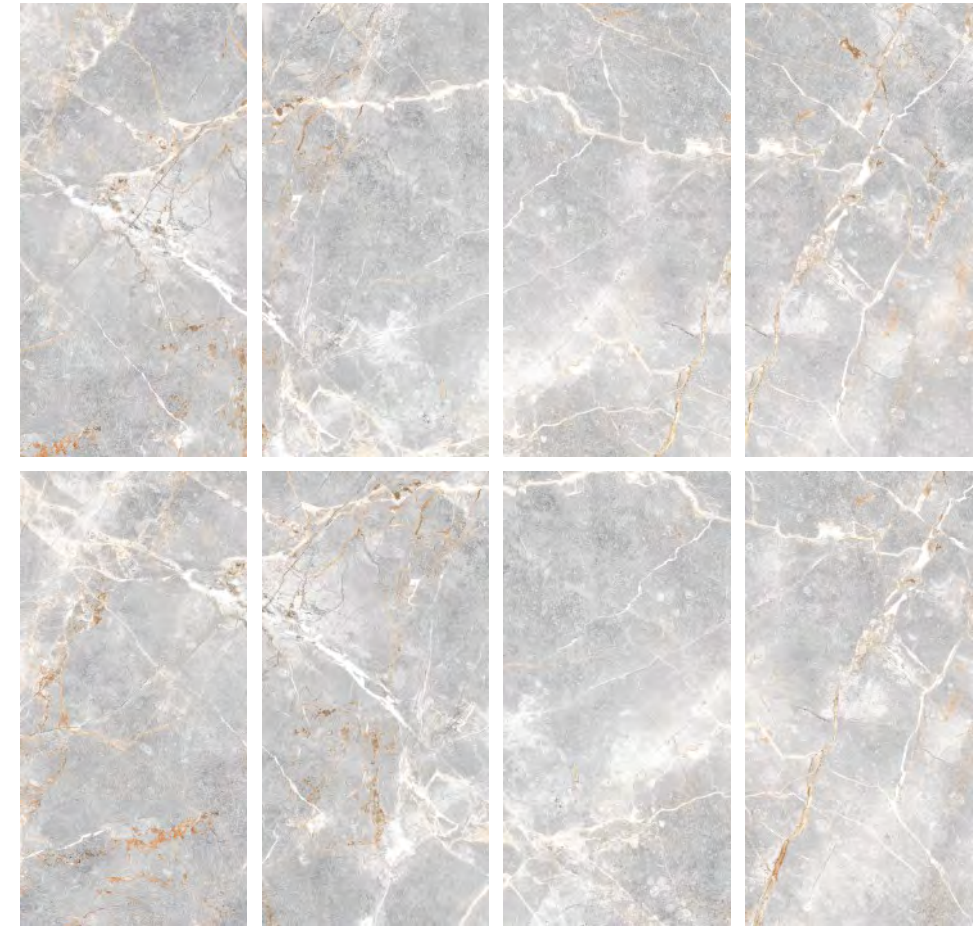

827901 **Harmony Açık Gri / Light Grey** 60x120cm / 24"x 48"