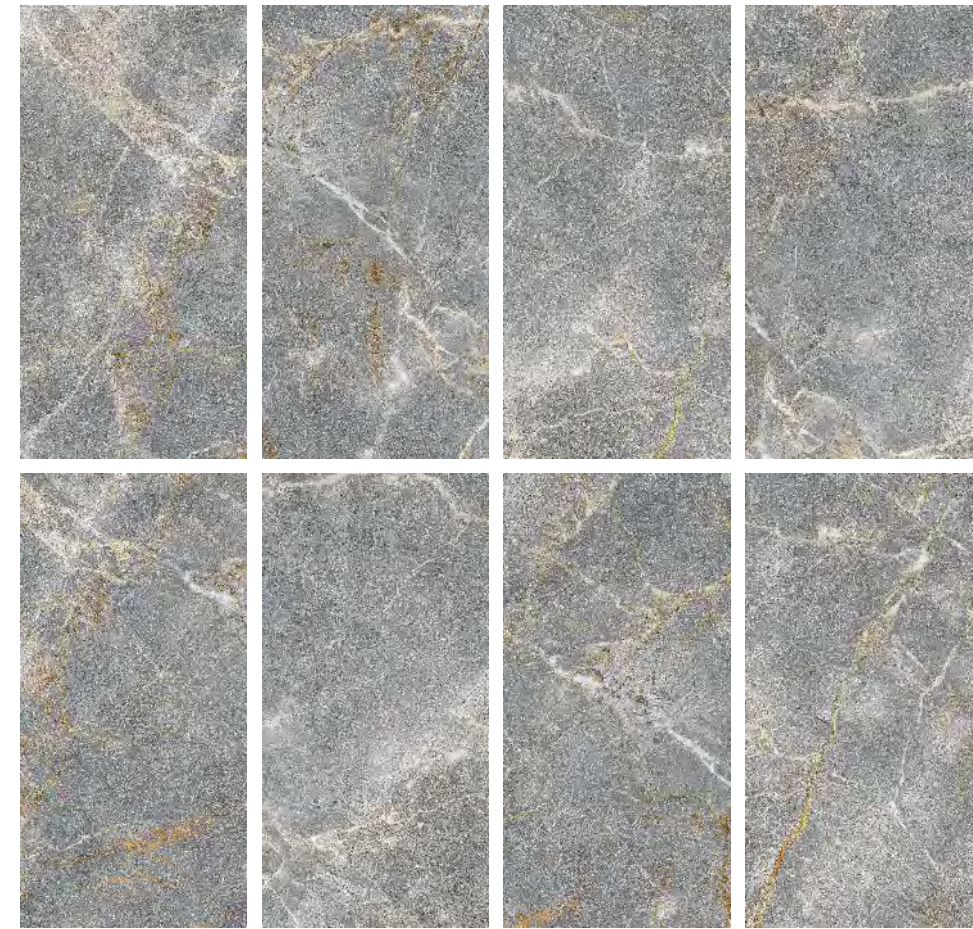

827902 **Harmony Koyu Gri / Dark Grey** 60x120cm / 24"x 48"