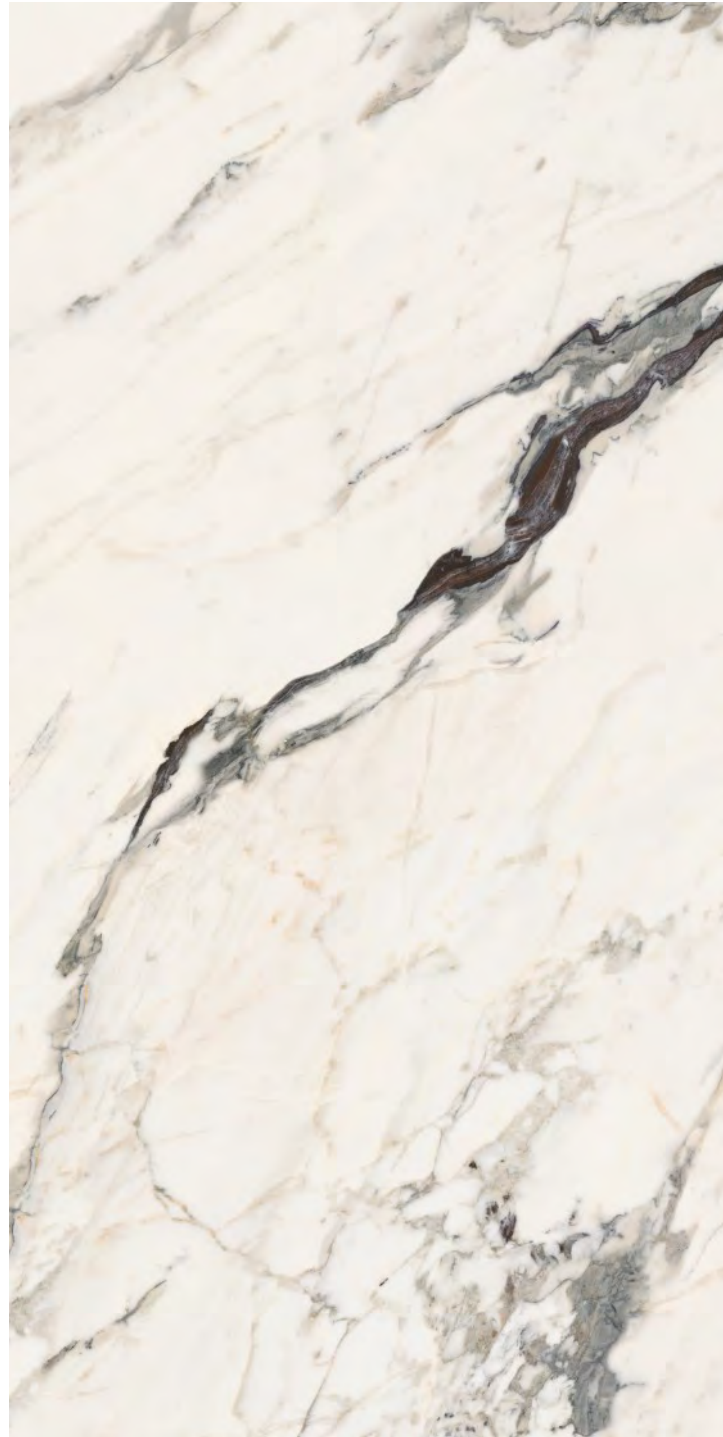

Reflecting the flamboyant Italian marble Breccia Capraia, Rosella brings the brightness and elegance of marble to your rooms.

Sırlı Porselen Karo / Glazed Porcelain Tile

ROSELLA

60x120

846211 **Rosella** 60x120cm / 24"x 48"